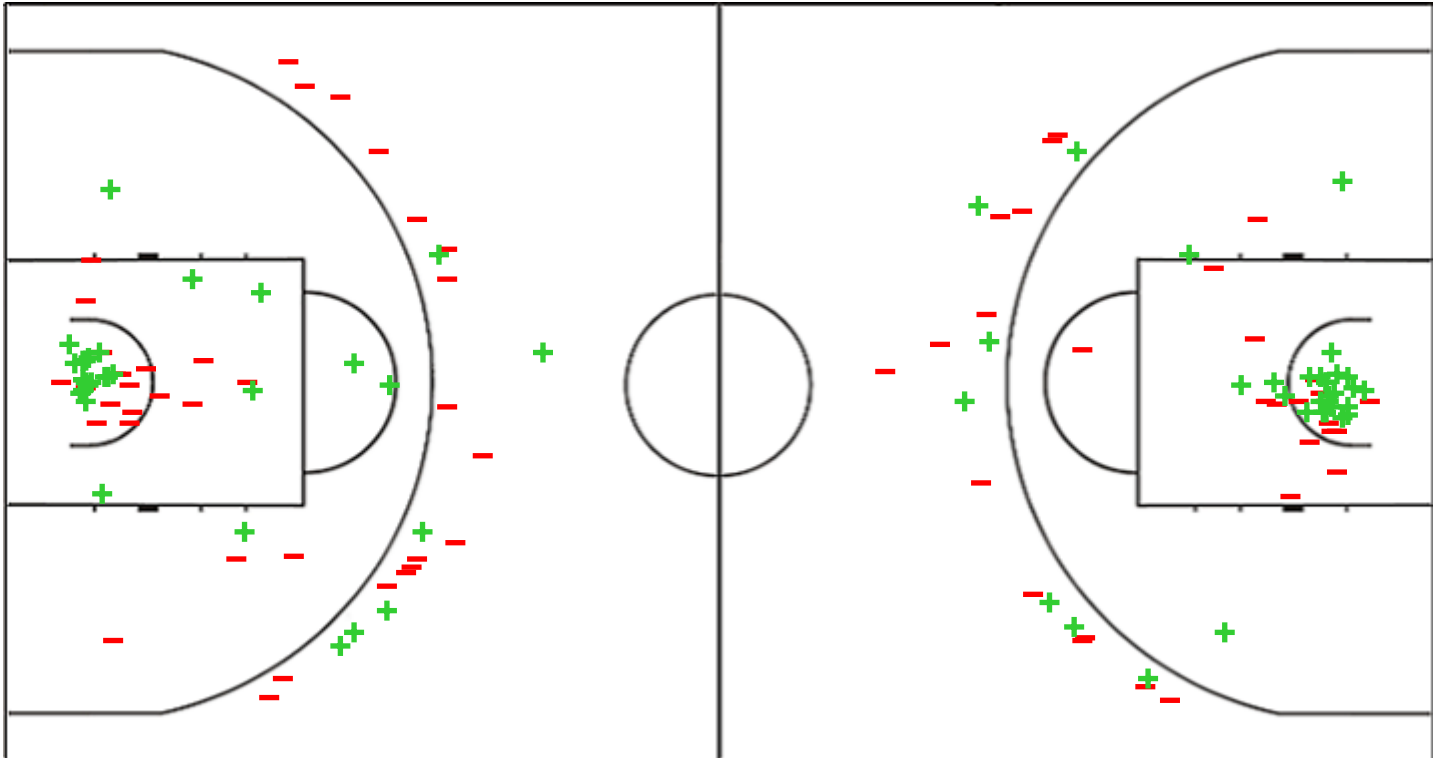

Shot Chart
BLAN 76 vs 93 FENER

(20-31, 23-14, 15-24, 18-24)

Scoring by 5 min intervals:

	Q1		Q2		Q3		Q4	
BLAN	8	20	30	43	47	58	68	76
FENER	18	31	37	45	53	69	72	93

BLAN - Basket Landes
FENER - Fenerbahçe Spor Kulübü Derneği