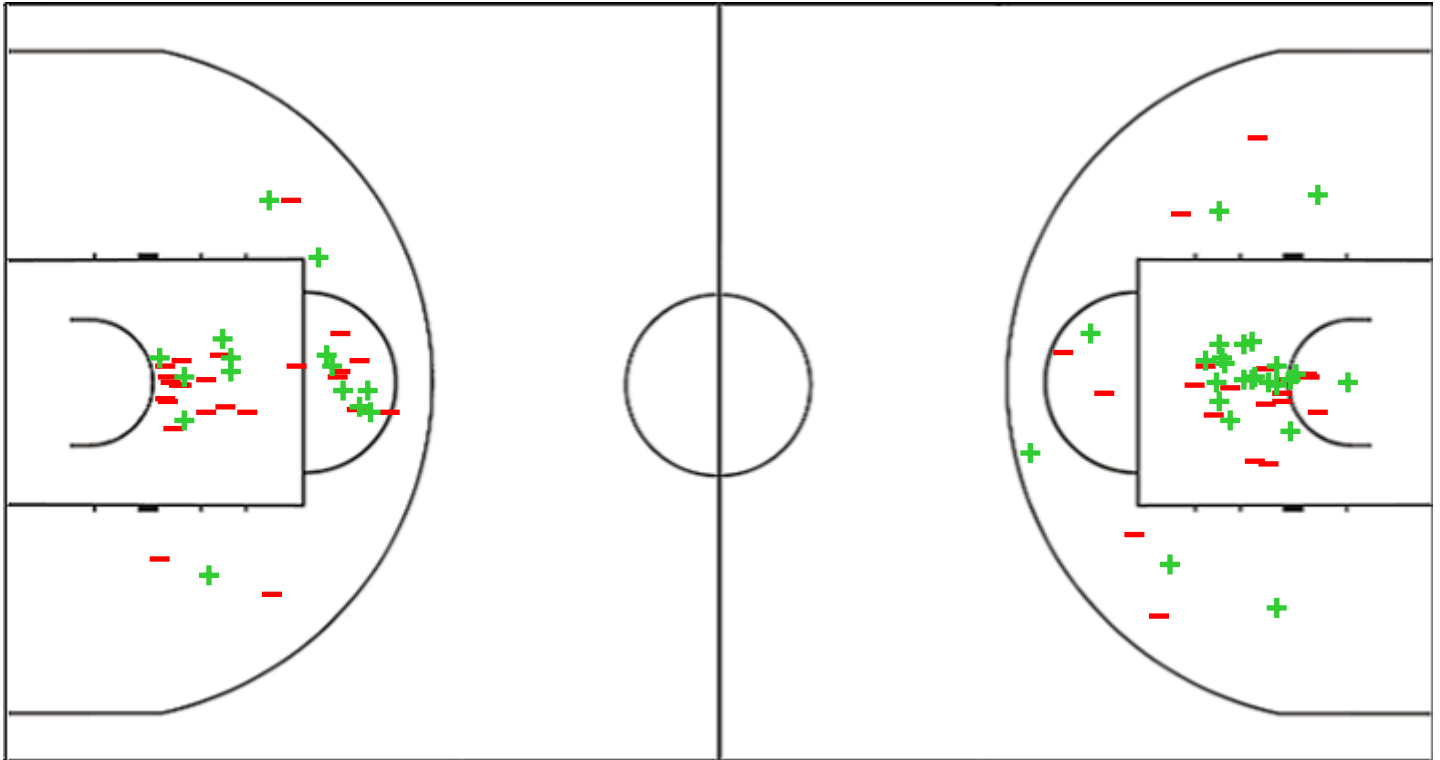

Shot Chart

TTT 45 vs 80 BLMA

(14-28, 8-22, 17-12, 6-18)

Scoring by 5 min intervals:

	Q1		Q2		Q3		Q4	
TTT	7	14	16	22	31	39	43	45
BLMA	10	28	39	50	57	62	71	80

TTT - TTT Riga

BLMA - Basket Lattes Montpellier

TTT	M / A	%
Fied Goals	18 / 55	33
2 Points	15 / 40	38
3 Points	3 / 15	20
Free Throws	6 / 7	86

%	M / A	BLMA
52	32 / 62	Fied Goals
56	25 / 45	2 Points
41	7 / 17	3 Points
82	9 / 11	Free Throws

Shot Chart

TTT 45 vs 80 BLMA

(14-28, 8-22, 17-12, 6-18)

Scoring by 5 min intervals:

	Q1		Q2		Q3		Q4	
TTT	7	14	16	22	31	39	43	45
BLMA	10	28	39	50	57	62	71	80