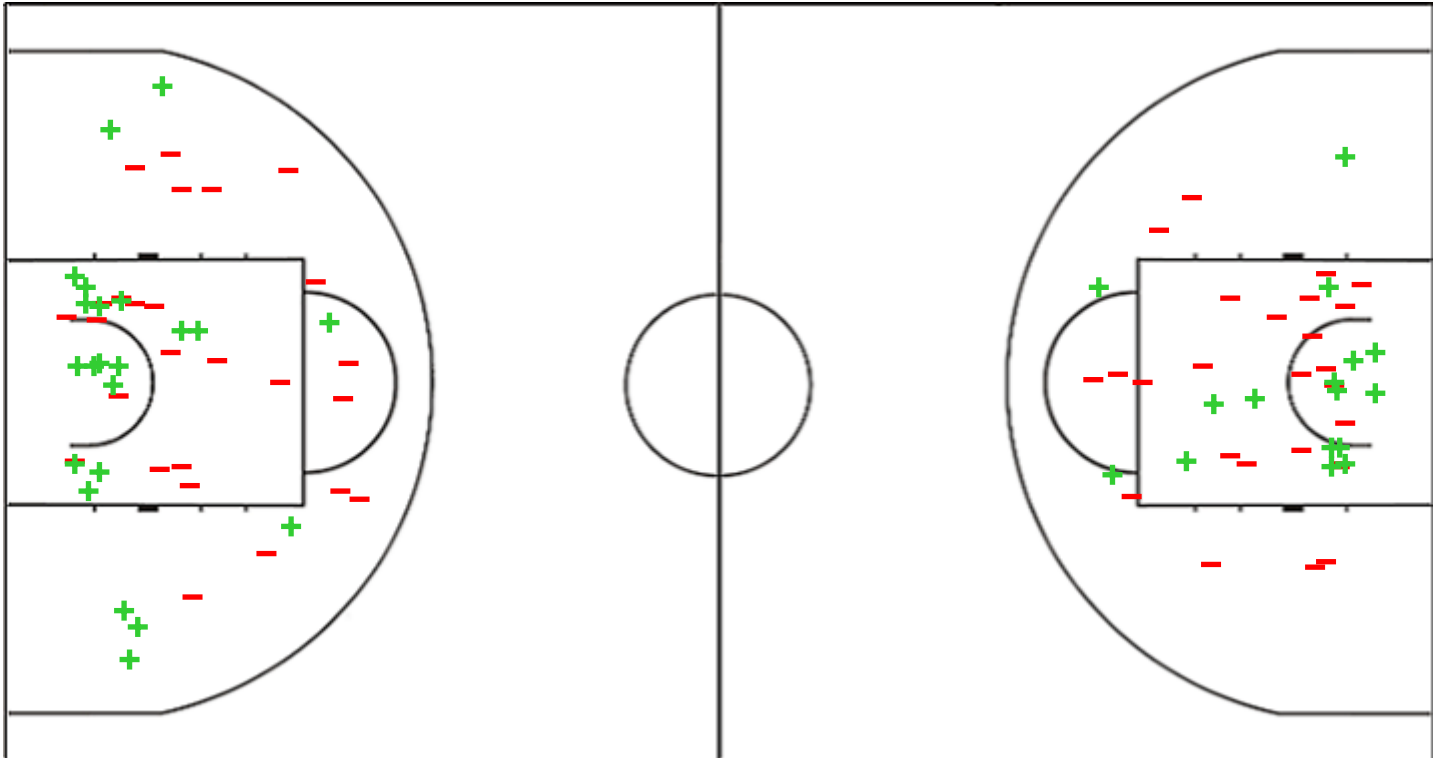

Shot Chart
SCH 75 vs 61 VBW

(15-15, 30-12, 20-17, 10-17)

Scoring by 5 min intervals:

	Q1		Q2		Q3		Q4	
SCH	5	15	31	45	57	65	72	75
VBW	10	15	22	27	33	44	52	61

SCH - Beretta Famila Schio
VBW - VBW Arka Gdynia

SCH	M / A	%
Fied Goals	28 / 63	44
2 Points	22 / 48	46
3 Points	6 / 15	40
Free Throws	13 / 16	81

%	M / A	VBW
40	25 / 62	Fied Goals
38	16 / 42	2 Points
45	9 / 20	3 Points
100	2 / 2	Free Throws

Shot Chart

SCH 75 vs 61 VBW