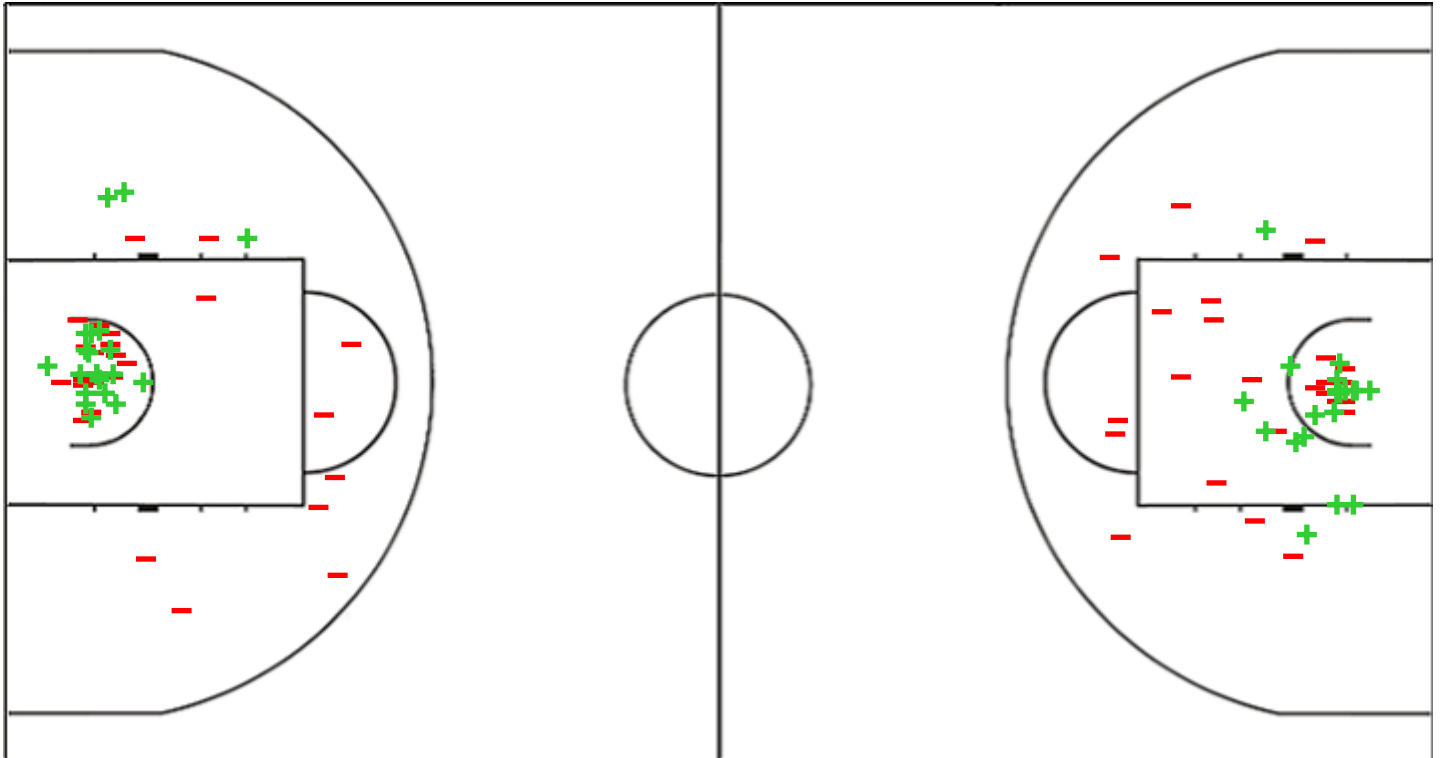

Shot Chart
BLAN 71 vs 62 GALA

(14-14, 24-15, 14-11, 19-22)

Scoring by 5 min intervals:

	Q1		Q2		Q3		Q4	
BLAN	10	14	23	38	45	52	65	71
GALA	8	14	21	29	36	40	47	62

BLAN - Basket Landes
GALA - Galatasaray Spor Kulübü