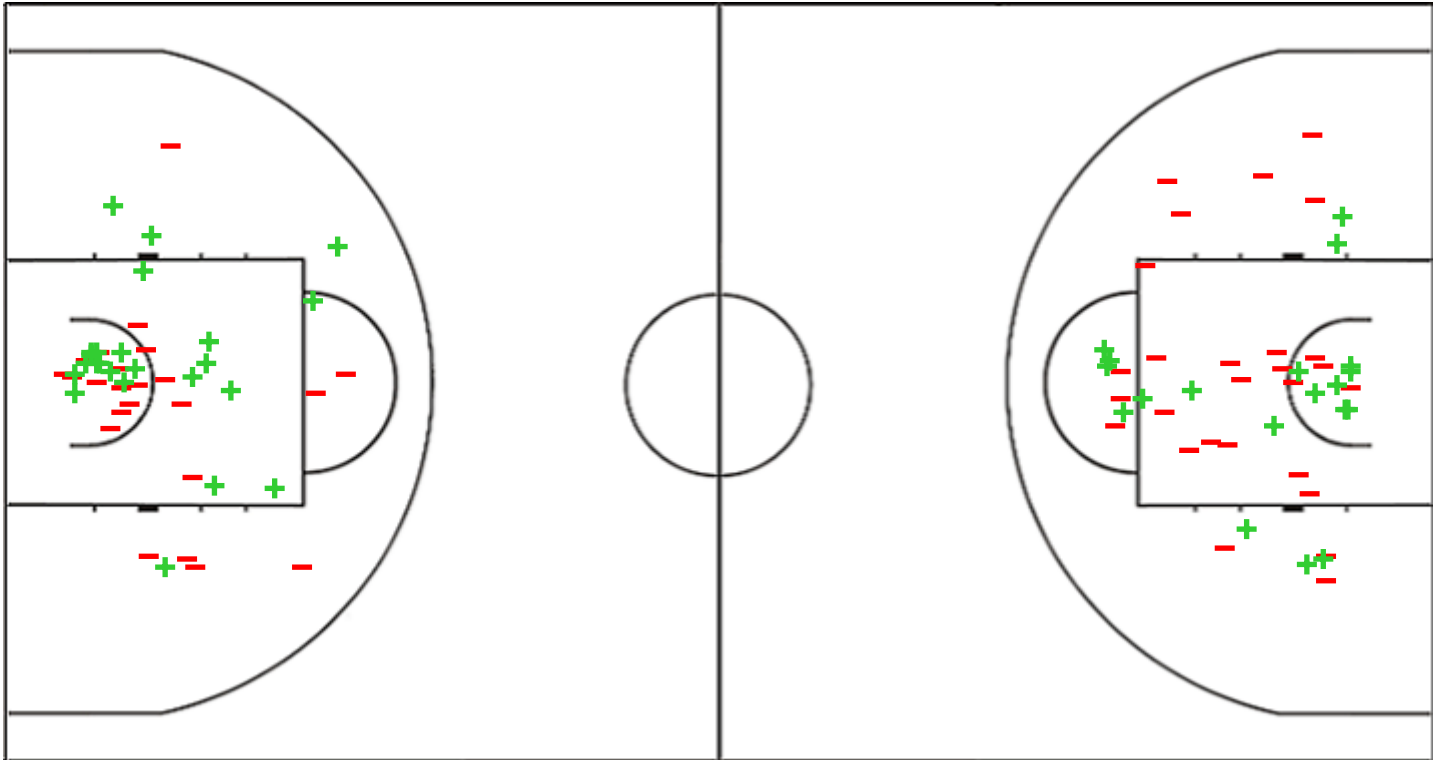

Shot Chart

BLAN 61 vs 52 SOP

(26-10, 8-21, 21-15, 6-6)

Scoring by 5 min intervals:

	Q1		Q2		Q3		Q4	
BLAN	12	26	29	34	47	55	57	61
SOP	8	10	21	31	39	46	50	52

BLAN - Basket Landes

SOP - Sopron Basket

BLAN	M / A	%
Fied Goals	26 / 66	39
2 Points	24 / 48	50
3 Points	2 / 18	11
Free Throws	7 / 10	70

%	M / A	SOP
33	20 / 61	Fied Goals
41	19 / 46	2 Points
7	1 / 15	3 Points
69	11 / 16	Free Throws

Shot Chart

BLAN 61 vs 52 SOP

(26-10, 8-21, 21-15, 6-6)

Scoring by 5 min intervals:

	Q1		Q2		Q3		Q4	
BLAN	12	26	29	34	47	55	57	61
SOP	8	10	21	31	39	46	50	52