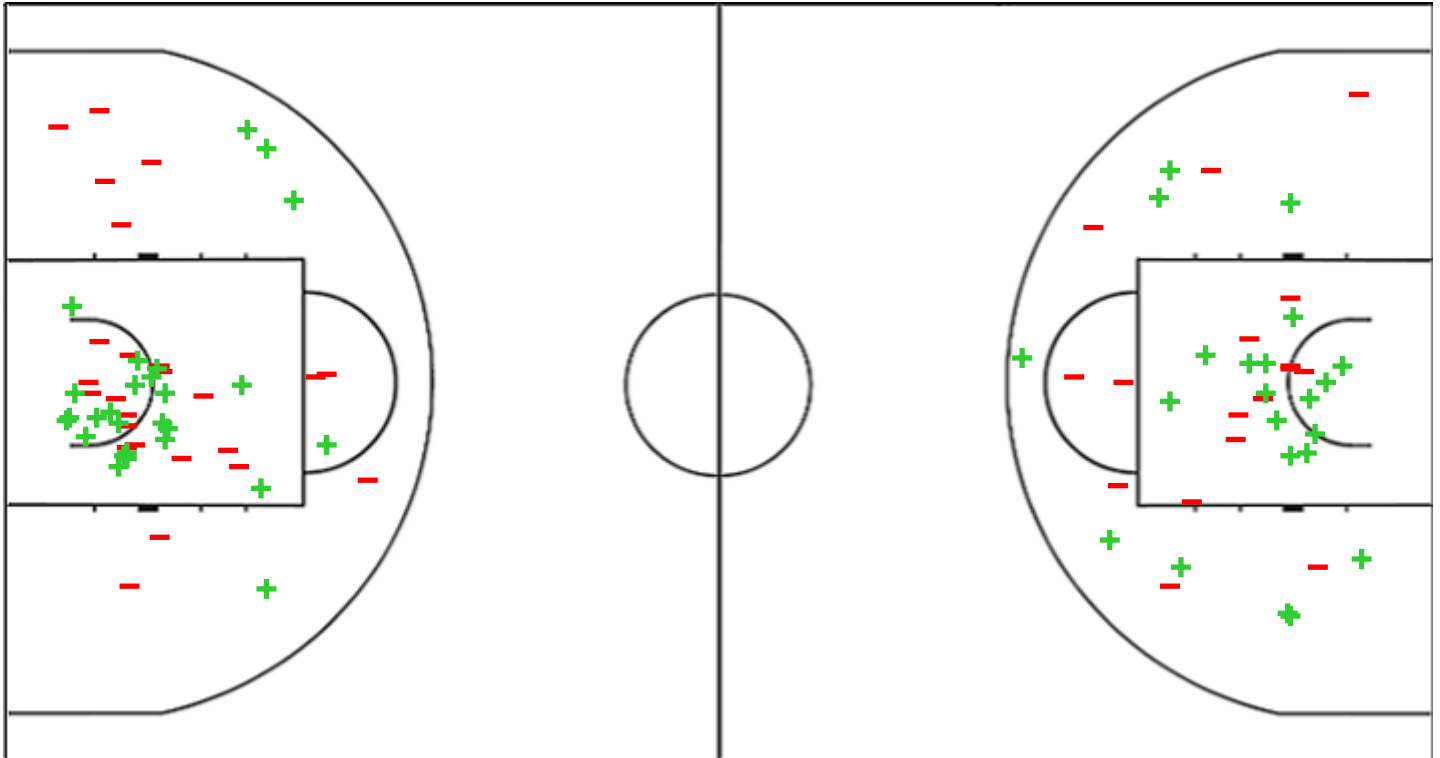

Shot Chart
GALA 67 vs 80 SCH

(14-21, 16-22, 24-21, 13-16)

Scoring by 5 min intervals:

| | Q1 | | Q2 | | Q3 | | Q4 | |
|-------------|----|----|----|----|----|----|----|----|
| GALA | 8 | 14 | 22 | 30 | 44 | 54 | 60 | 67 |
| SCH | 9 | 21 | 35 | 43 | 53 | 64 | 70 | 80 |

GALA - Galatasaray Spor Kulübü
SCH - Beretta Famila Schio

| GALA | M / A | % |
|--------------------|---------|----|
| Fied Goals | 29 / 64 | 45 |
| 2 Points | 27 / 52 | 52 |
| 3 Points | 2 / 12 | 17 |
| Free Throws | 7 / 10 | 70 |