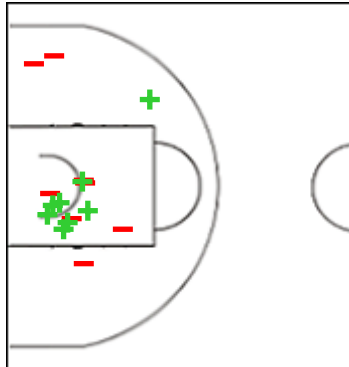

15 KRAJISNIK Tina

	M / A	%
Fied Goals	8 / 17	47
2 Points	8 / 16	50
3 Points	0 / 1	0
Free Throws	1 / 3	33