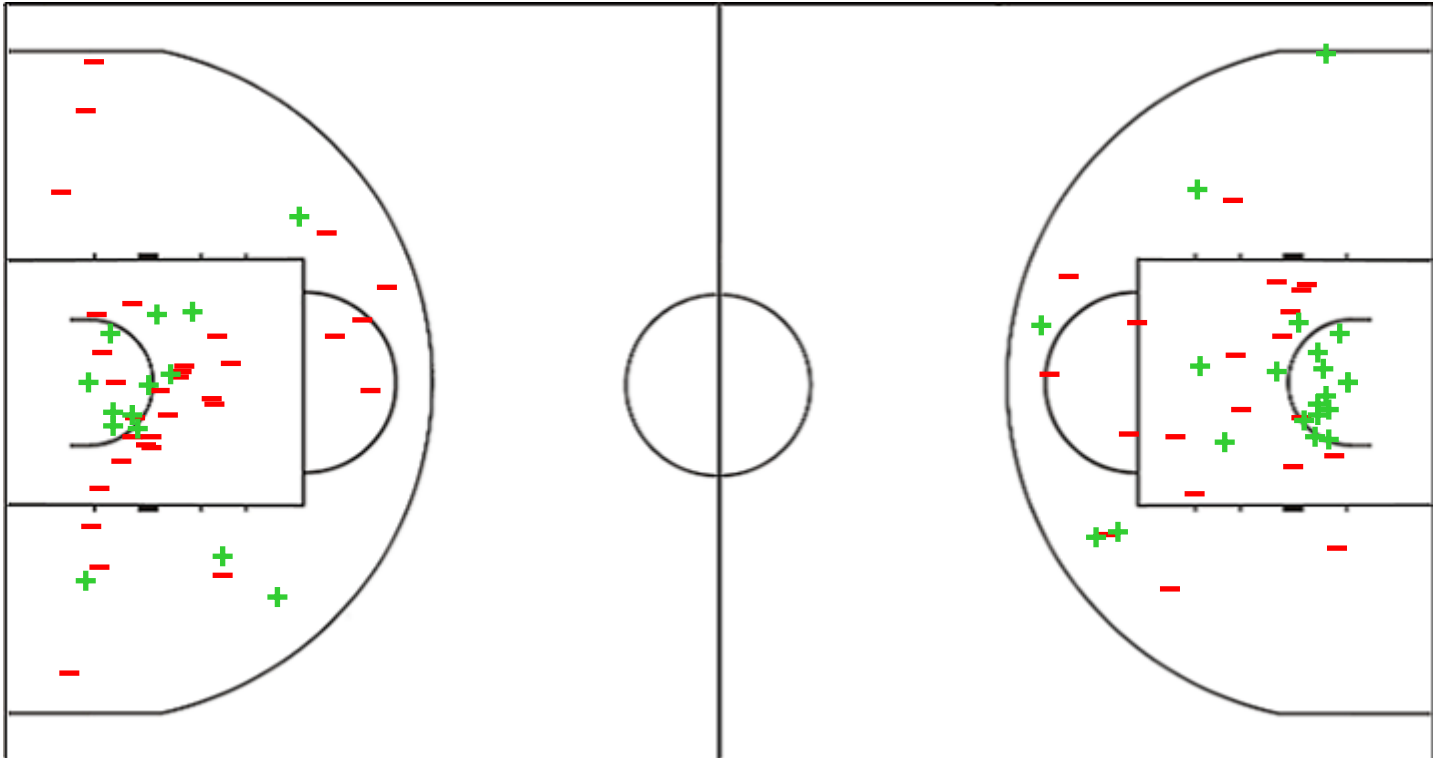

Shot Chart
BLMA 65 vs 78 AVEN

(23-24, 20-20, 11-21, 11-13)

Scoring by 5 min intervals:

	Q1		Q2		Q3		Q4	
BLMA	7	23	33	43	51	54	59	65
AVEN	13	24	33	44	56	65	69	78

BLMA - Basket Lattes Montpellier
AVEN - Club Baloncesto Avenida

BLMA	M / A	%
Fied Goals	24 / 69	35
2 Points	14 / 46	30
3 Points	10 / 23	43
Free Throws	7 / 10	70

%	M / A	AVEN
47	28 / 60	Fied Goals
51	21 / 41	2 Points
37	7 / 19	3 Points
83	15 / 18	Free Throws

Shot Chart