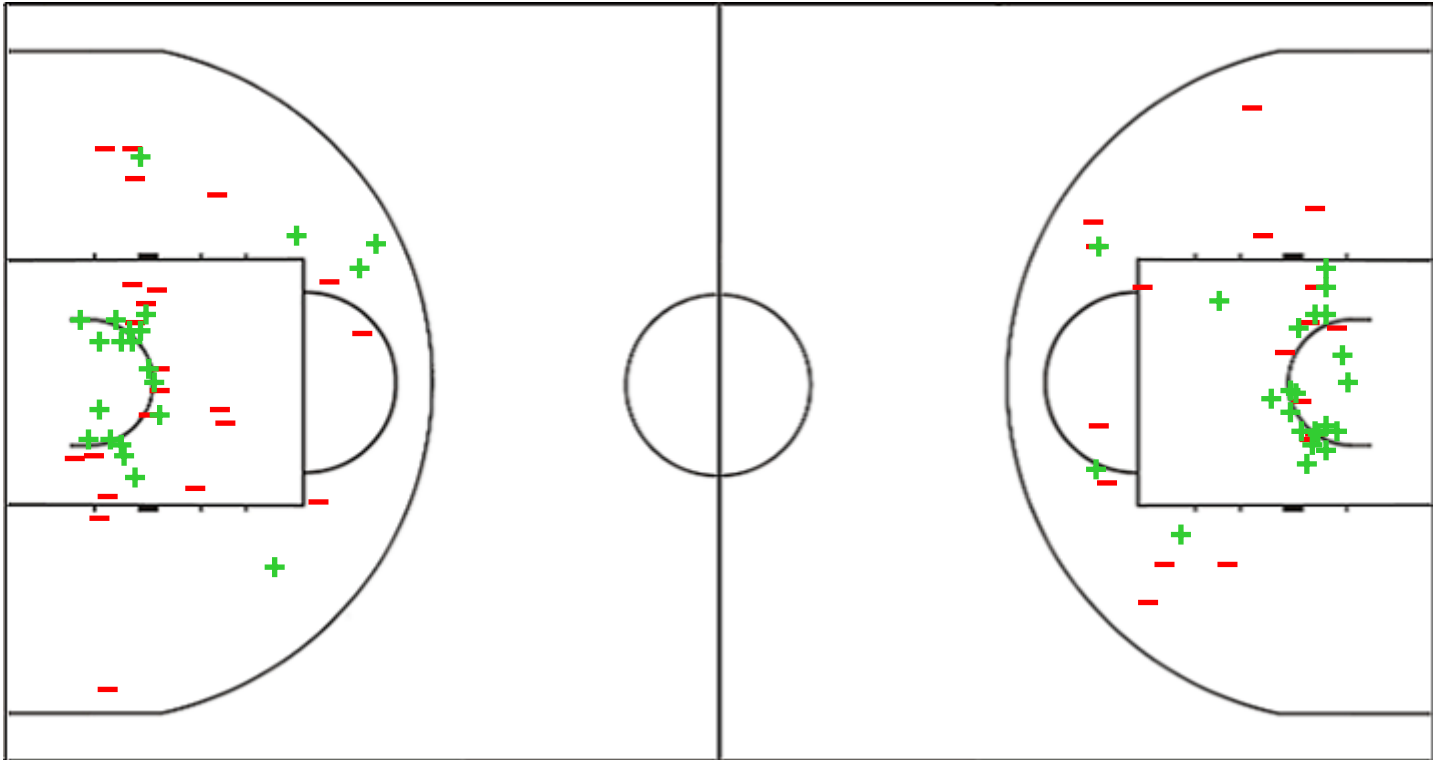

Shot Chart

BLMA 65 vs 72 SOP

(12-19, 19-19, 12-18, 22-16)

Scoring by 5 min intervals:

	Q1		Q2		Q3		Q4	
BLMA	8	12	20	31	35	43	56	65
SOP	12	19	26	38	44	56	63	72

BLMA - Basket Lattes Montpellier

SOP - Sopron Basket

BLMA	M / A	%
Fied Goals	27 / 62	44
2 Points	22 / 44	50
3 Points	5 / 18	28
Free Throws	6 / 7	86

%	M / A	SOP
47	27 / 57	Fied Goals
56	23 / 41	2 Points
25	4 / 16	3 Points
88	14 / 16	Free Throws

Shot Chart

BLMA 65 vs 72 SOP