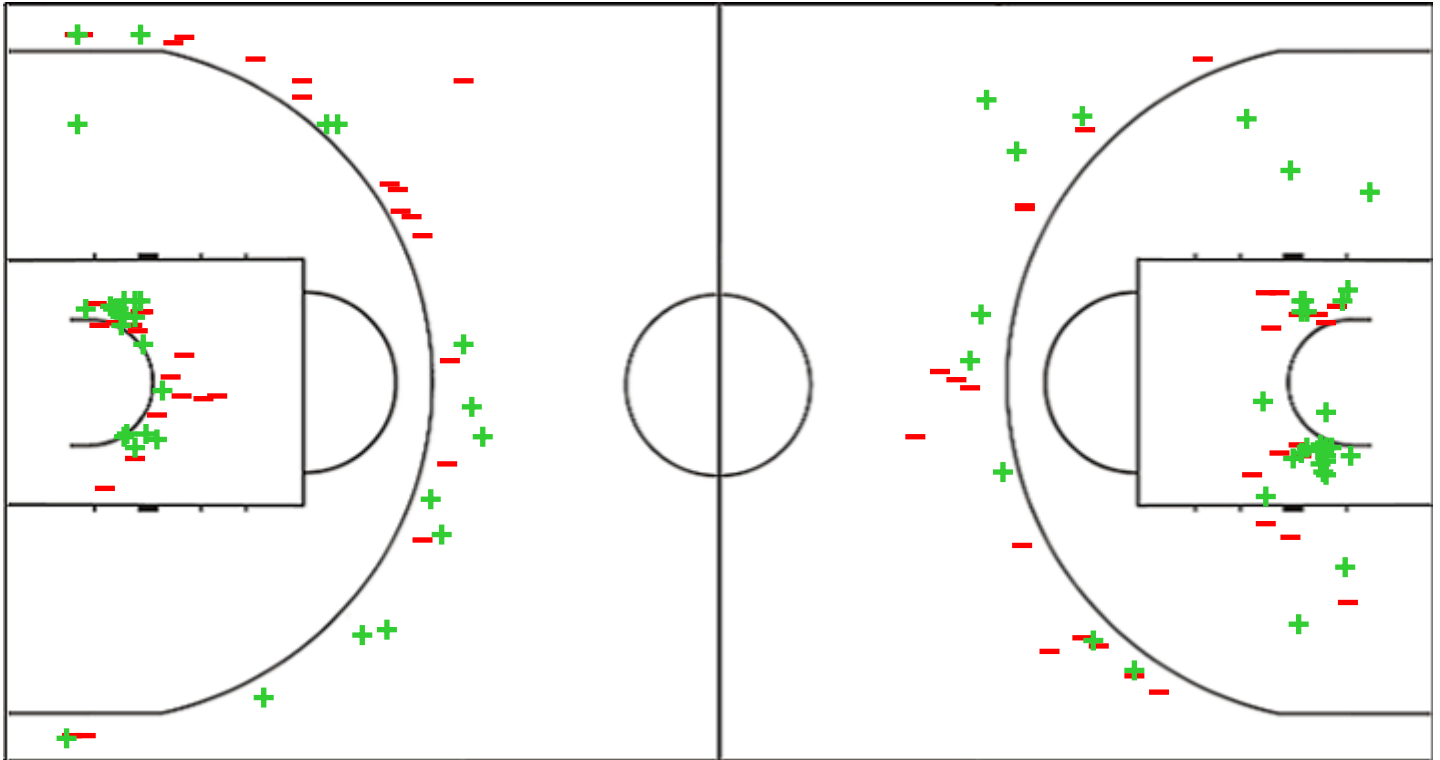

Shot Chart
PPM 88 vs 91 ZZL

(17-24, 28-21, 23-15, 20-31)

Scoring by 5 min intervals:

	Q1		Q2		Q3		Q4	
PPM	4	17	25	45	56	68	80	88
ZZL	11	24	37	45	58	60	75	91

PPM - Parma-Parimatch
ZZL - Zorg en Zekerheid Leiden