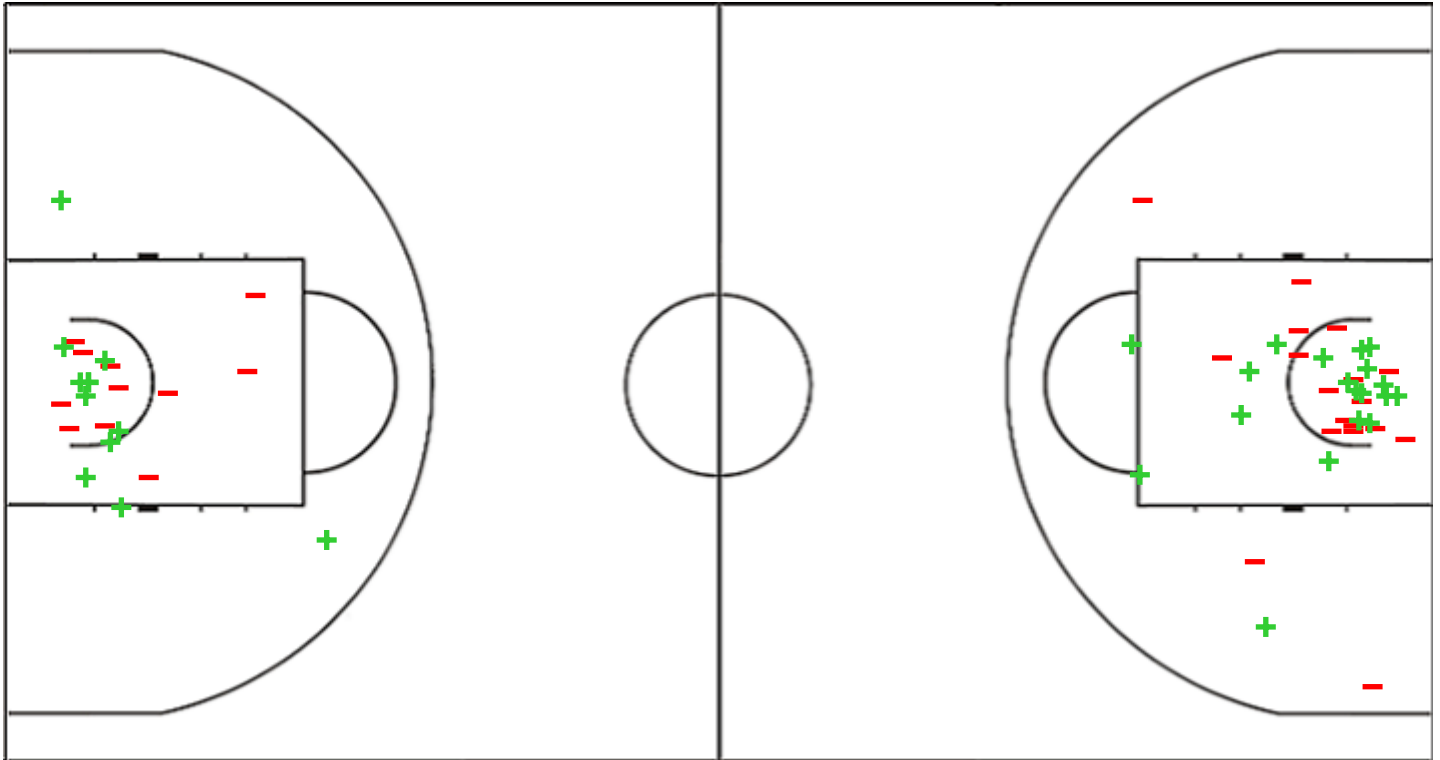

Shot Chart
SLB 64 vs 72 SCP

(22-11, 8-24, 18-13, 16-24)

Scoring by 5 min intervals:

	Q1		Q2		Q3		Q4	
SLB	12	22	27	30	36	48	58	64
SCP	7	11	25	35	41	48	59	72

SLB - Sport Lisboa e Benfica
SCP - Sporting Clube de Portugal

SLB	M / A	%
Fied Goals	22 / 60	37
2 Points	12 / 23	52
3 Points	10 / 37	27
Free Throws	10 / 17	59

%	M / A	SCP
42	27 / 65	Fied Goals
51	19 / 37	2 Points
29	8 / 28	3 Points
50	10 / 20	Free Throws

Shot Chart
SLB 64 vs 72 SCP