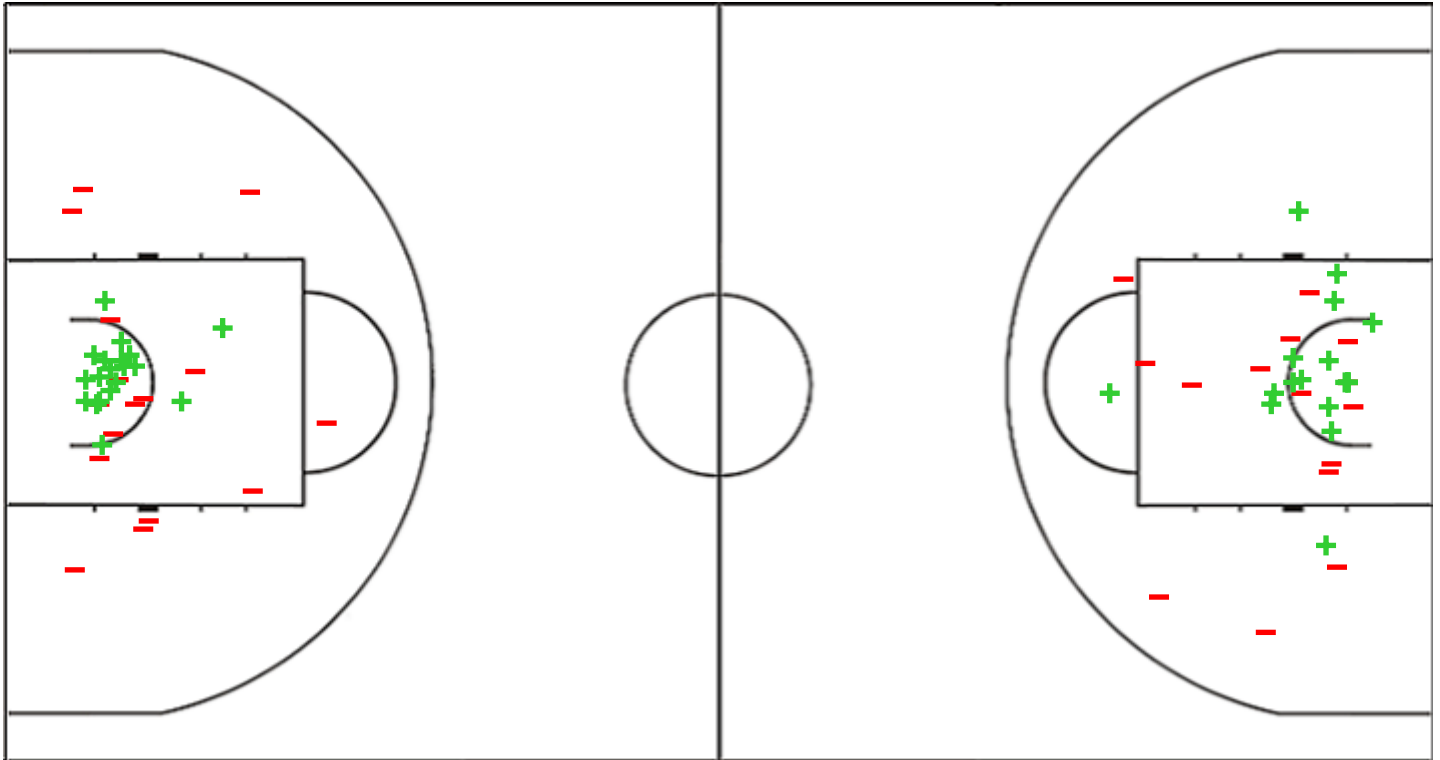

Shot Chart
SCP 89 vs 72 SLB

(21-19, 22-19, 26-9, 20-25)

Scoring by 5 min intervals:

	Q1		Q2		Q3		Q4	
SCP	7	21	29	43	57	69	76	89
SLB	6	19	29	38	44	47	59	72

SCP - Sporting Clube de Portugal
SLB - Sport Lisboa e Benfica

SCP	M / A	%
Fied Goals	33 / 67	49
2 Points	19 / 35	54
3 Points	14 / 32	44
Free Throws	9 / 16	56

%	M / A	SLB
38	25 / 66	Fied Goals
53	18 / 34	2 Points
22	7 / 32	3 Points
75	15 / 20	Free Throws

Shot Chart
SCP 89 vs 72 SLB