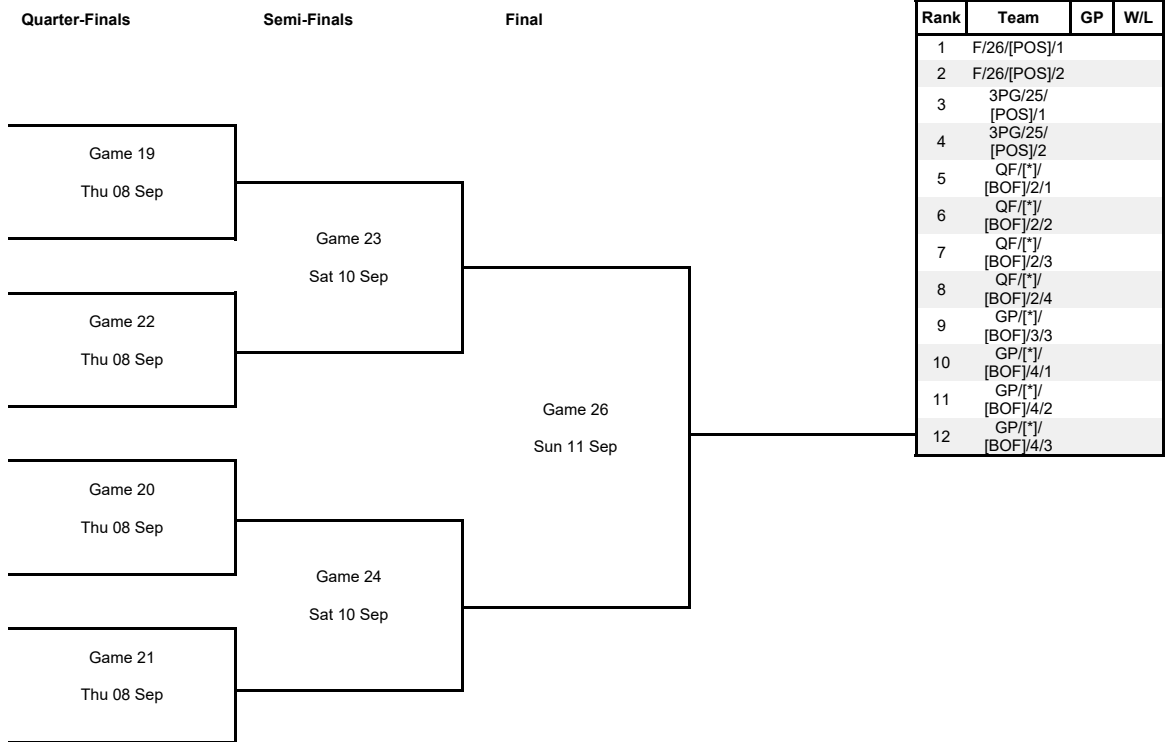

TOURNAMENT SUMMARY

Group Phase - Group A

Phase	Game No	Teams	Date	Start Time	Location	Attendance	Final	Q1	Q2	Q3	Q4
Group Phase	1	BRA vs CAN	Fri 02 Sep	20:10	Ginásio de Esportes Geraldo Magalhães	0	72-63	17-15	15-9	18-22	22-17
	2	URU vs COL	Fri 02 Sep	13:40	Ginásio de Esportes Geraldo Magalhães	0	64-70	25-18	15-15	16-17	8-20
	3	COL vs BRA	Sat 03 Sep	20:10	Ginásio de Esportes Geraldo Magalhães	0	60-100	22-25	12-23	6-27	20-25
	4	CAN vs URU	Sat 03 Sep	17:40	Ginásio de Esportes Geraldo Magalhães	0	84-78	17-19	25-18	12-24	30-17

Group A						Games			Points		Diff.	Bonus / Penalty	Class. Points
Rank		BRA	CAN	COL	URU	Played	Won	Lost	For	Agn			
1	BRA		72-63	100-60	05 Sep	2	2	0	172	123	+49		4
2	CAN	63-72		05 Sep	84-78	2	1	1	147	150	-3		3
3	COL	60-100	05 Sep		70-64	2	1	1	130	164	-34		3
4	URU	05 Sep	78-84	64-70		2	0	2	142	154	-12		2

Group Phase - Group B

Phase	Game No	Teams	Date	Start Time	Location	Attendance	Final	Q1	Q2	Q3	Q4
Group Phase	1	ISV vs ARG	Sat 03 Sep	13:40	Ginásio de Esportes Geraldo Magalhães	0	62-95	24-29	8-23	13-21	17-22
	2	PUR vs DOM	Sat 03 Sep	11:10	Ginásio de Esportes Geraldo Magalhães	0	88-82	23-12	23-23	23-21	19-26

Group B						Games			Points		Diff.	Bonus / Penalty	Class. Points
Rank		ARG	PUR	DOM	ISV	Played	Won	Lost	For	Agn			
1	ARG		04 Sep	06 Sep	95-62	1	1	0	95	62	+33		2
2	PUR	04 Sep		88-82	06 Sep	1	1	0	88	82	+6		2
3	DOM	06 Sep	82-88		04 Sep	1	0	1	82	88	-6		1
4	ISV	62-95	06 Sep	04 Sep		1	0	1	62	95	-33		1

Group Phase - Group C

Phase	Game No	Teams	Date	Start Time	Location	Attendance	Final	Q1	Q2	Q3	Q4
Group Phase	1	MEX vs USA	Fri 02 Sep	17:40	Ginásio de Esportes Geraldo Magalhães	0	73-67	15-14	21-21	20-13	17-19
	2	VEN vs PAN	Fri 02 Sep	22:40	Ginásio de Esportes Geraldo Magalhães	0	72-58	19-16	17-13	20-23	16-6

Group C						Games			Points		Diff.	Bonus / Penalty	Class. Points
Rank		VEN	MEX	USA	PAN	Played	Won	Lost	For	Agn			
1	VEN		05 Sep	04 Sep	72-58	1	1	0	72	58	+14		2
2	MEX	05 Sep		73-67	04 Sep	1	1	0	73	67	+6		2
3	USA	04 Sep	67-73		05 Sep	1	0	1	67	73	-6		1
4	PAN	58-72	04 Sep	05 Sep		1	0	1	58	72	-14		1

Legend :							
Class.	Classification	Diff.	Difference	DSQ	Disqualified	GP	Games played
OTx	Overtime	Qx	Quarter Time	W/L	Win/Loss		

TOURNAMENT SUMMARY