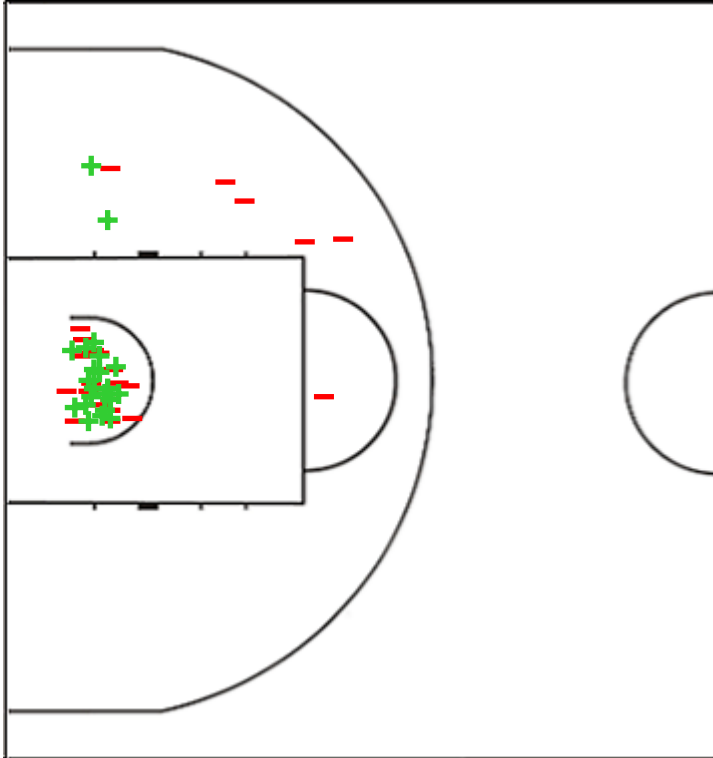

Shot Chart

LBN 95 vs 80 PHI

(22-27, 24-12, 33-19, 16-22)

Scoring by 5 min intervals:

	Q1		Q2		Q3		Q4	
LBN	13	22	33	46	63	79	82	95
PHI	14	27	30	39	51	58	71	80

LBN - Lebanon

PHI - Philippines

LBN	M / A	%
Fied Goals	32 / 66	48
2 Points	23 / 48	48
3 Points	9 / 18	50
Free Throws	22 / 25	88

%	M / A	PHI
43	30 / 69	Fied Goals
53	20 / 38	2 Points
32	10 / 31	3 Points
77	10 / 13	Free Throws

GLOBAL PARTNERS

Shot Chart

LBN 95 vs 80 PHI

(22-27, 24-12, 33-19, 16-22)

Scoring by 5 min intervals:

	Q1		Q2		Q3		Q4	
LBN	13	22	33	46	63	79	82	95
PHI	14	27	30	39	51	58	71	80