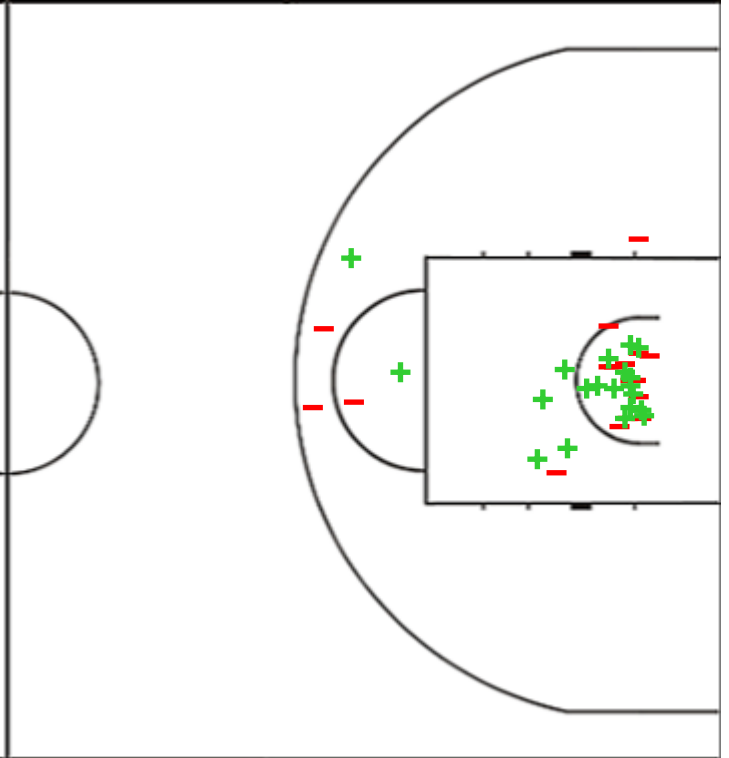

Shot Chart

LBN 95 vs 80 PHI

(22-27, 24-12, 33-19, 16-22)

Scoring by 5 min intervals:

	Q1		Q2		Q3		Q4	
LBN	13	22	33	46	63	79	82	95
PHI	14	27	30	39	51	58	71	80

LBN - Lebanon

PHI - Philippines

LBN	M / A	%
Fied Goals	32 / 66	48
2 Points	23 / 48	48
3 Points	9 / 18	50
Free Throws	22 / 25	88

%	M / A	PHI
43	30 / 69	Fied Goals
53	20 / 38	2 Points
32	10 / 31	3 Points
77	10 / 13	Free Throws

GLOBAL PARTNERS

Shot Chart

LBN 95 vs 80 PHI

(22-27, 24-12, 33-19, 16-22)

Scoring by 5 min intervals:

	Q1		Q2		Q3		Q4	
LBN	13	22	33	46	63	79	82	95
PHI	14	27	30	39	51	58	71	80