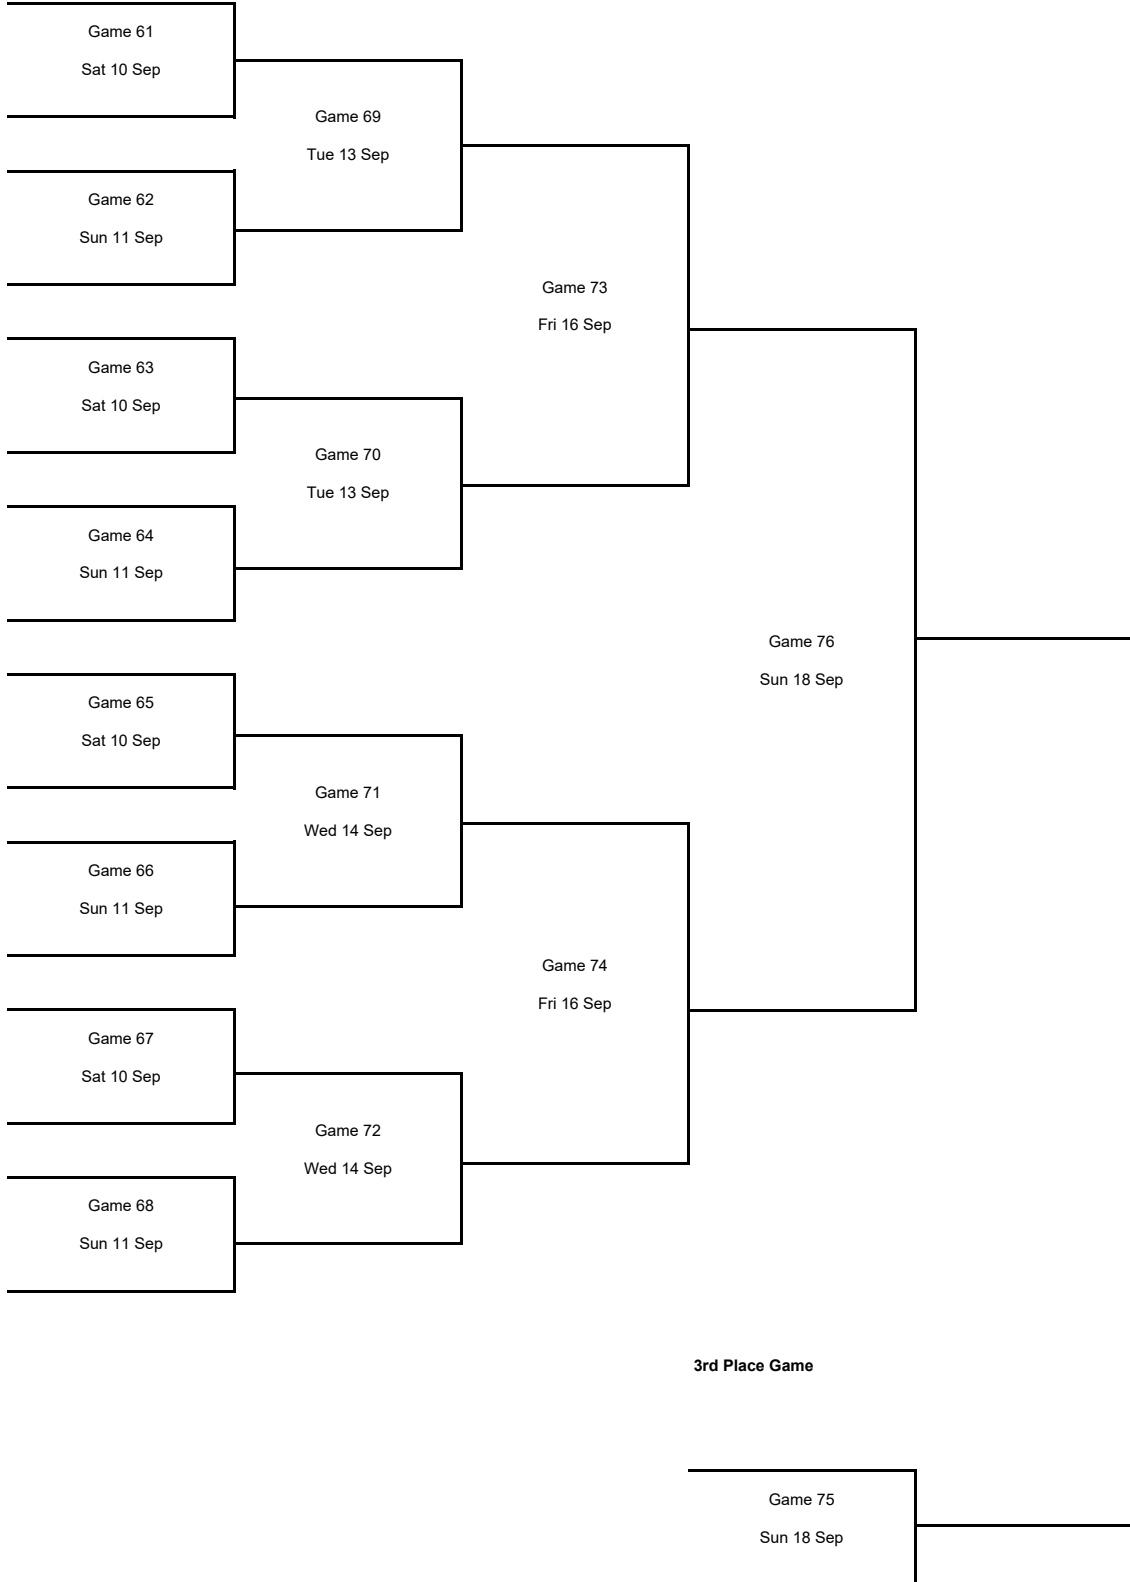

TOURNAMENT SUMMARY

Round of 16   Quarter-Finals   Semi-Finals   Final

Rank	Team	GP	W/L
1	F/76/[POS]1		
2	F/76/[POS]2		
3	3PG/75/ [POS]1		
4	3PG/75/ [POS]2		

GLOBAL PARTNERS