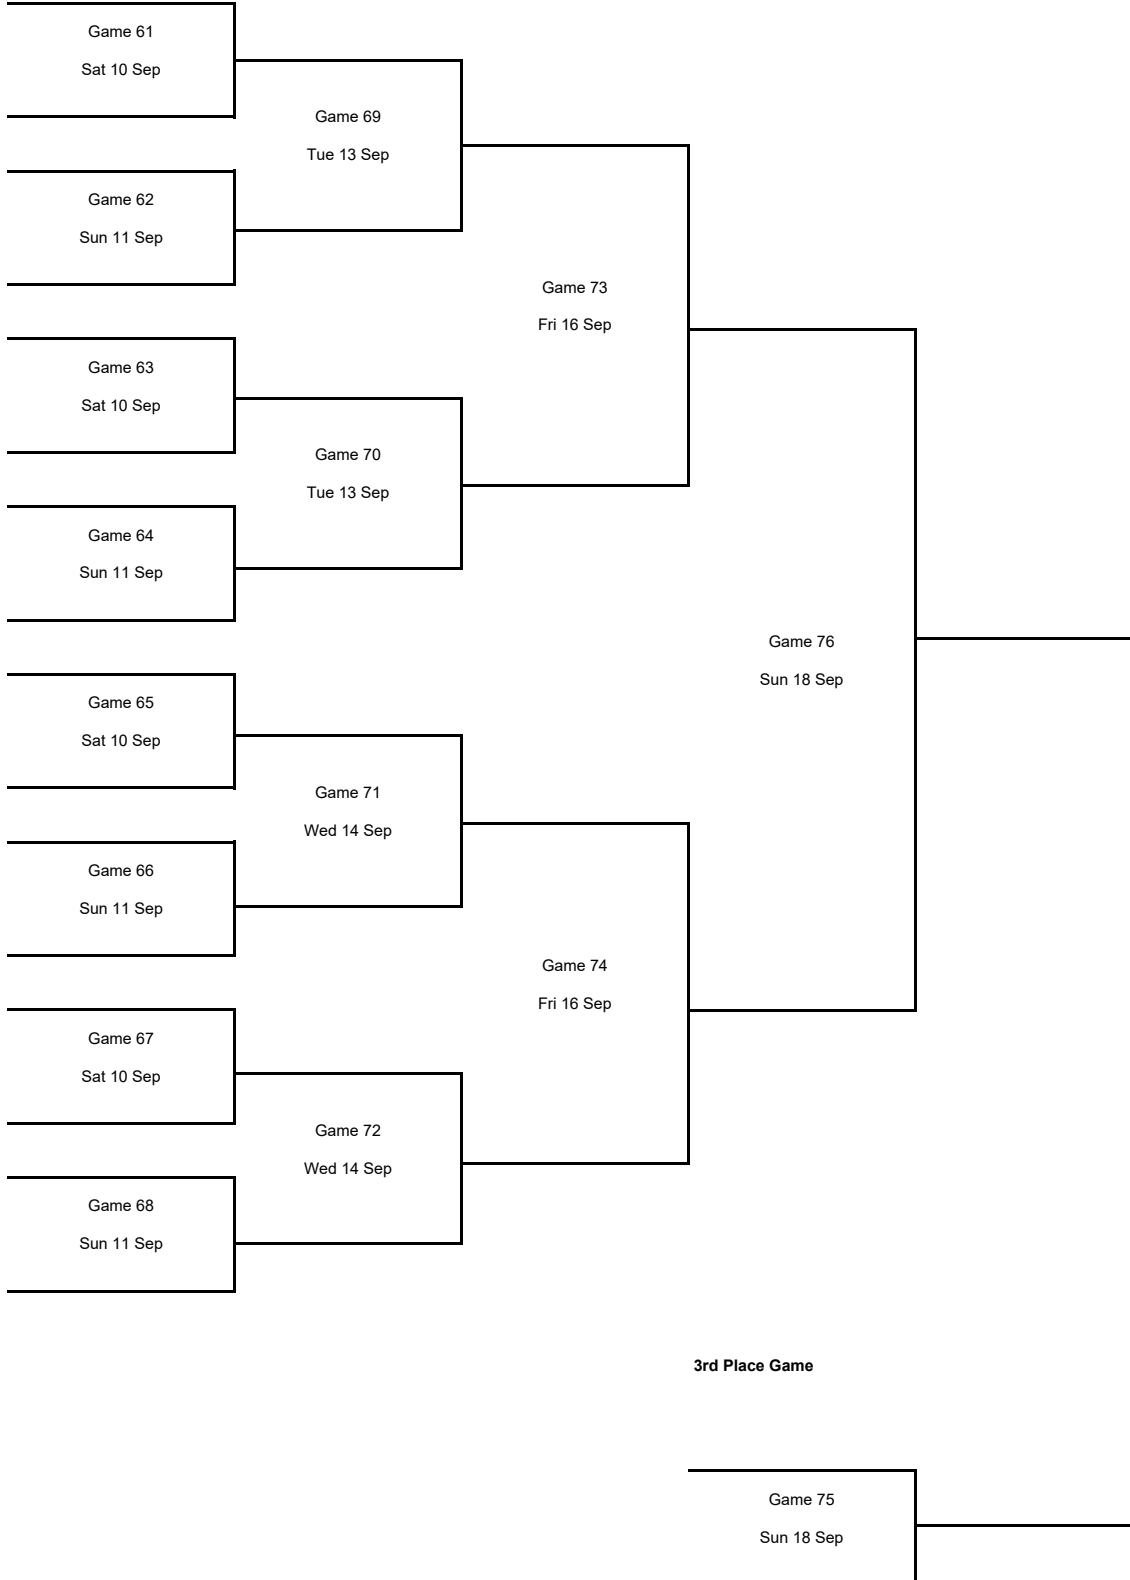

TOURNAMENT SUMMARY

Round of 16   Quarter-Finals   Semi-Finals   Final

Rank	Team	GP	W/L
1	F/76/[POS]1		
2	F/76/[POS]2		
3	3PG/75/ [POS]1		
4	3PG/75/ [POS]2		

GLOBAL PARTNERS