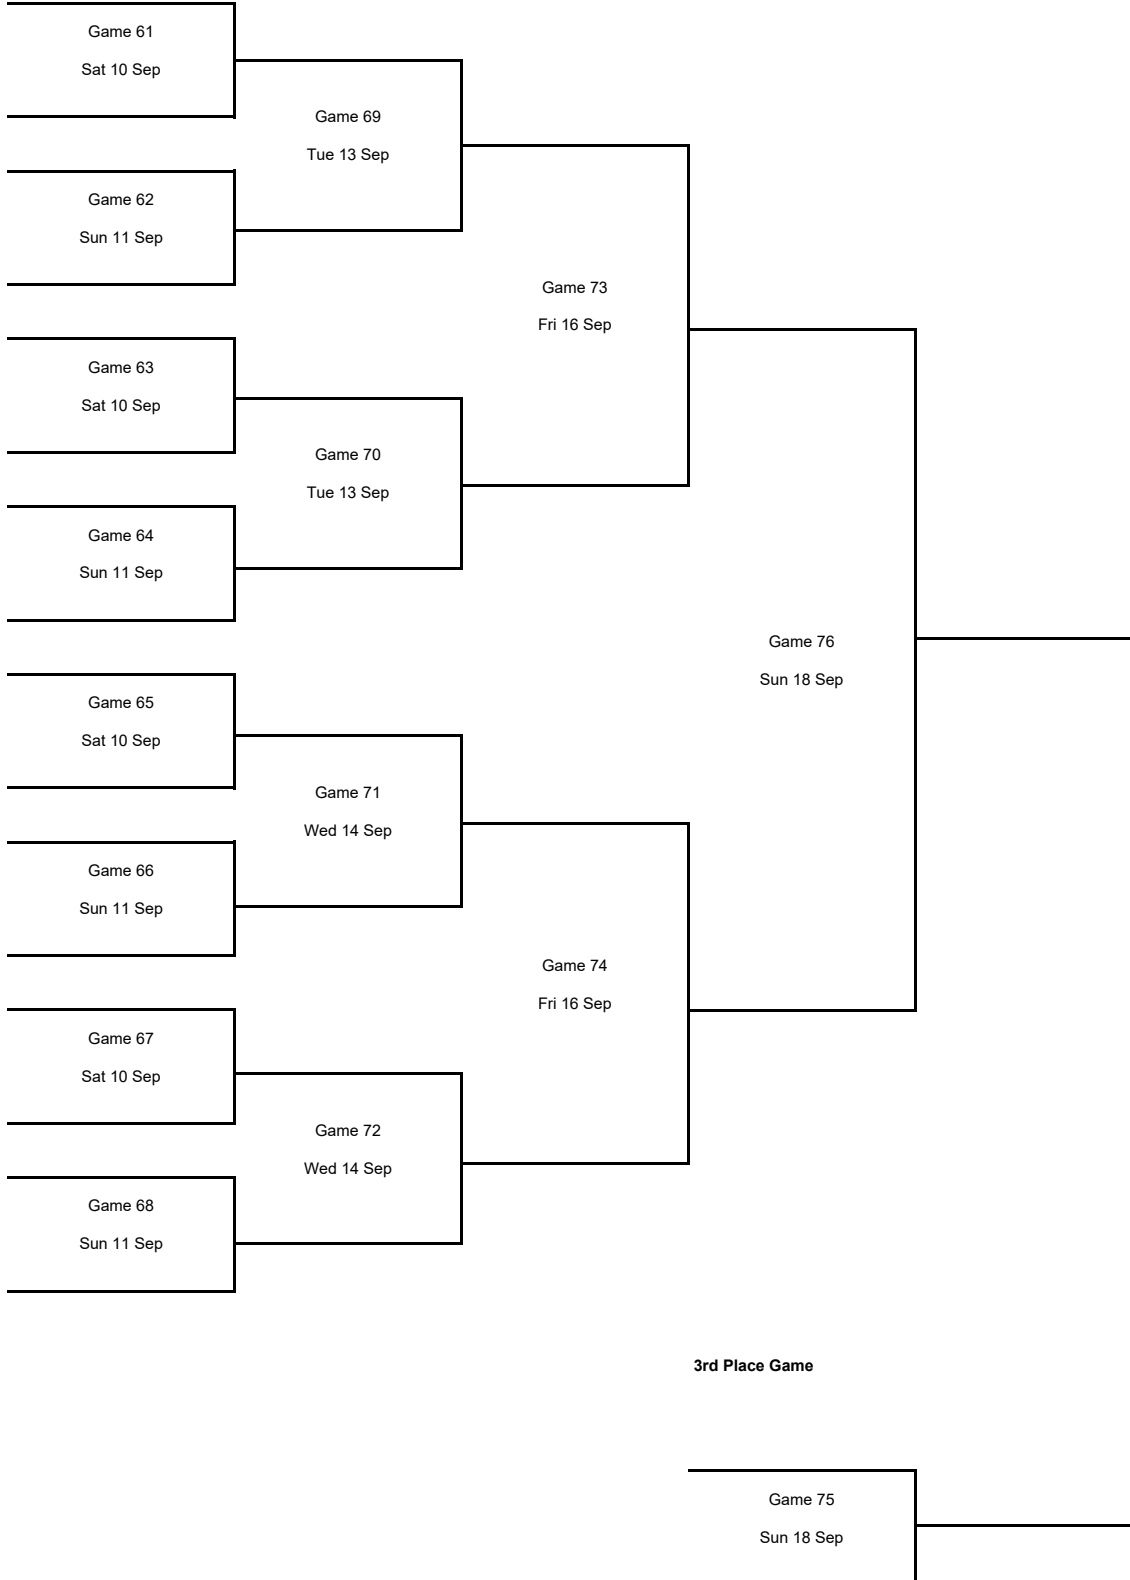

TOURNAMENT SUMMARY

Round of 16   Quarter-Finals   Semi-Finals   Final

Rank	Team	GP	W/L
1	F/76/[POS]/1		
2	F/76/[POS]/2		
3	3PG/75/ [POS]/1		
4	3PG/75/ [POS]/2		

GLOBAL PARTNERS