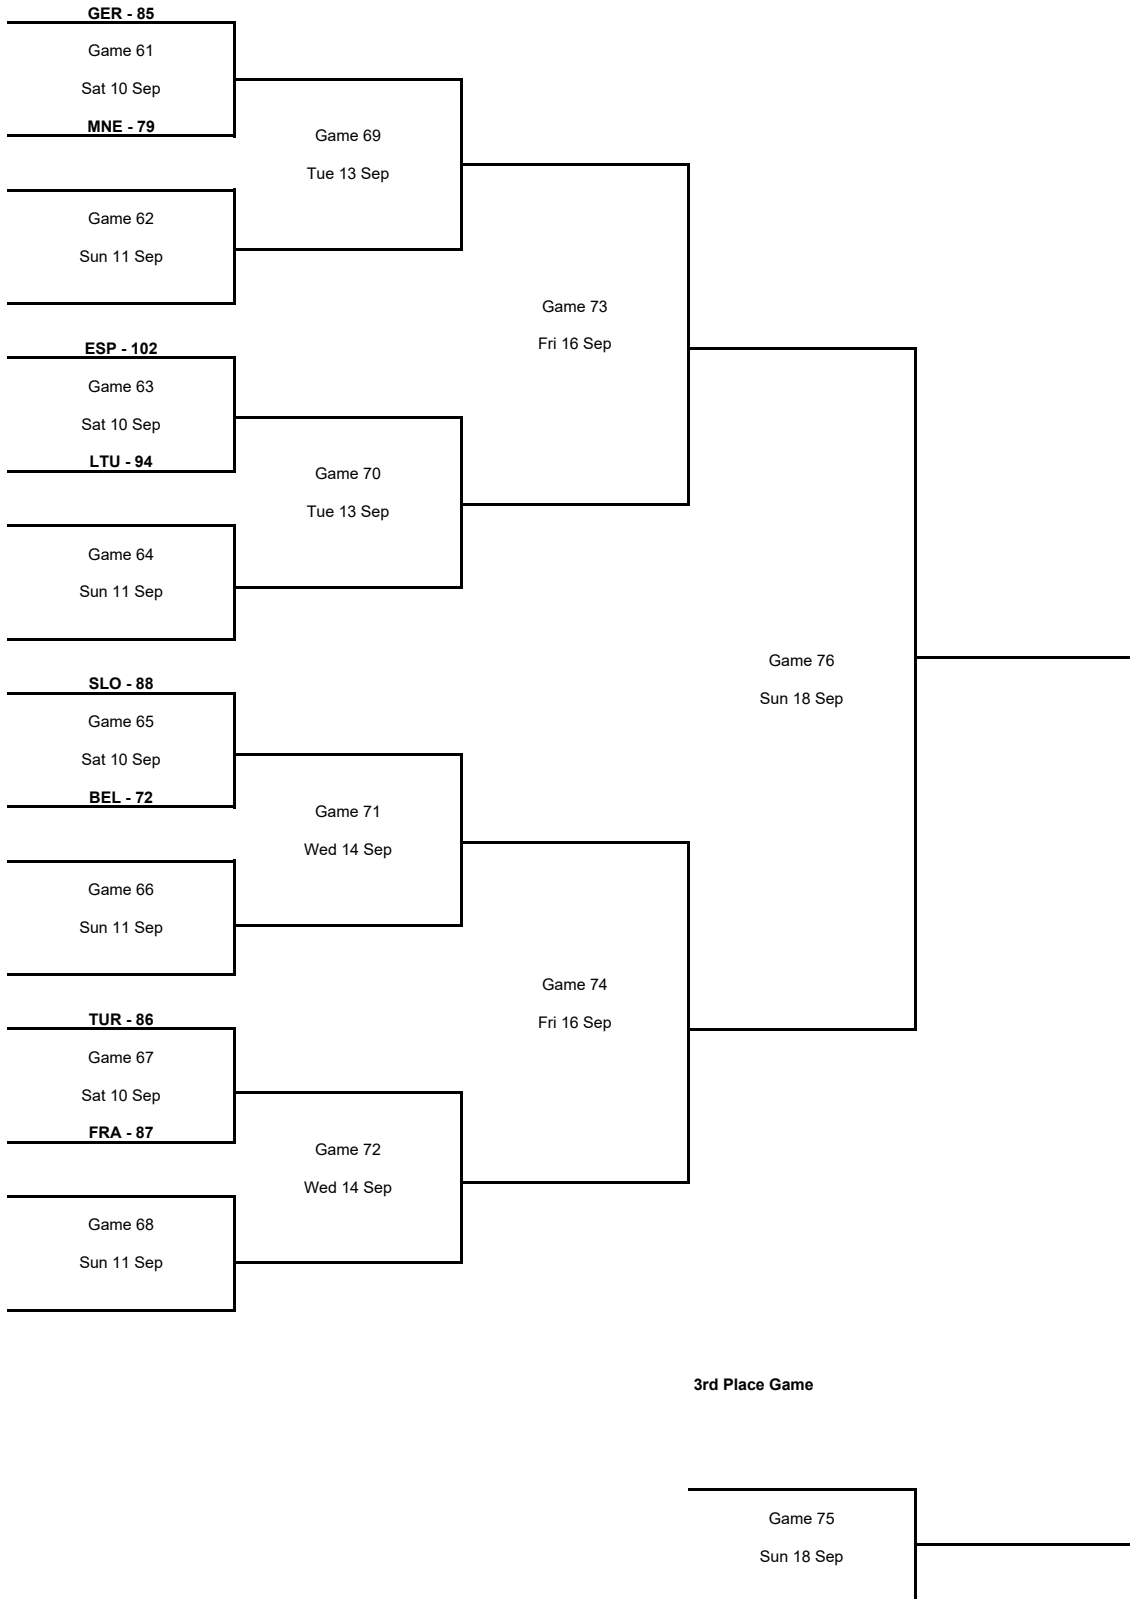

TOURNAMENT SUMMARY

Round of 16   Quarter-Finals   Semi-Finals   Final

Rank	Team	GP	W/L
1	F/76/[POS]1		
2	F/76/[POS]2		
3	3PG/75/ [POS]1		
4	3PG/75/ [POS]2		

GLOBAL PARTNERS