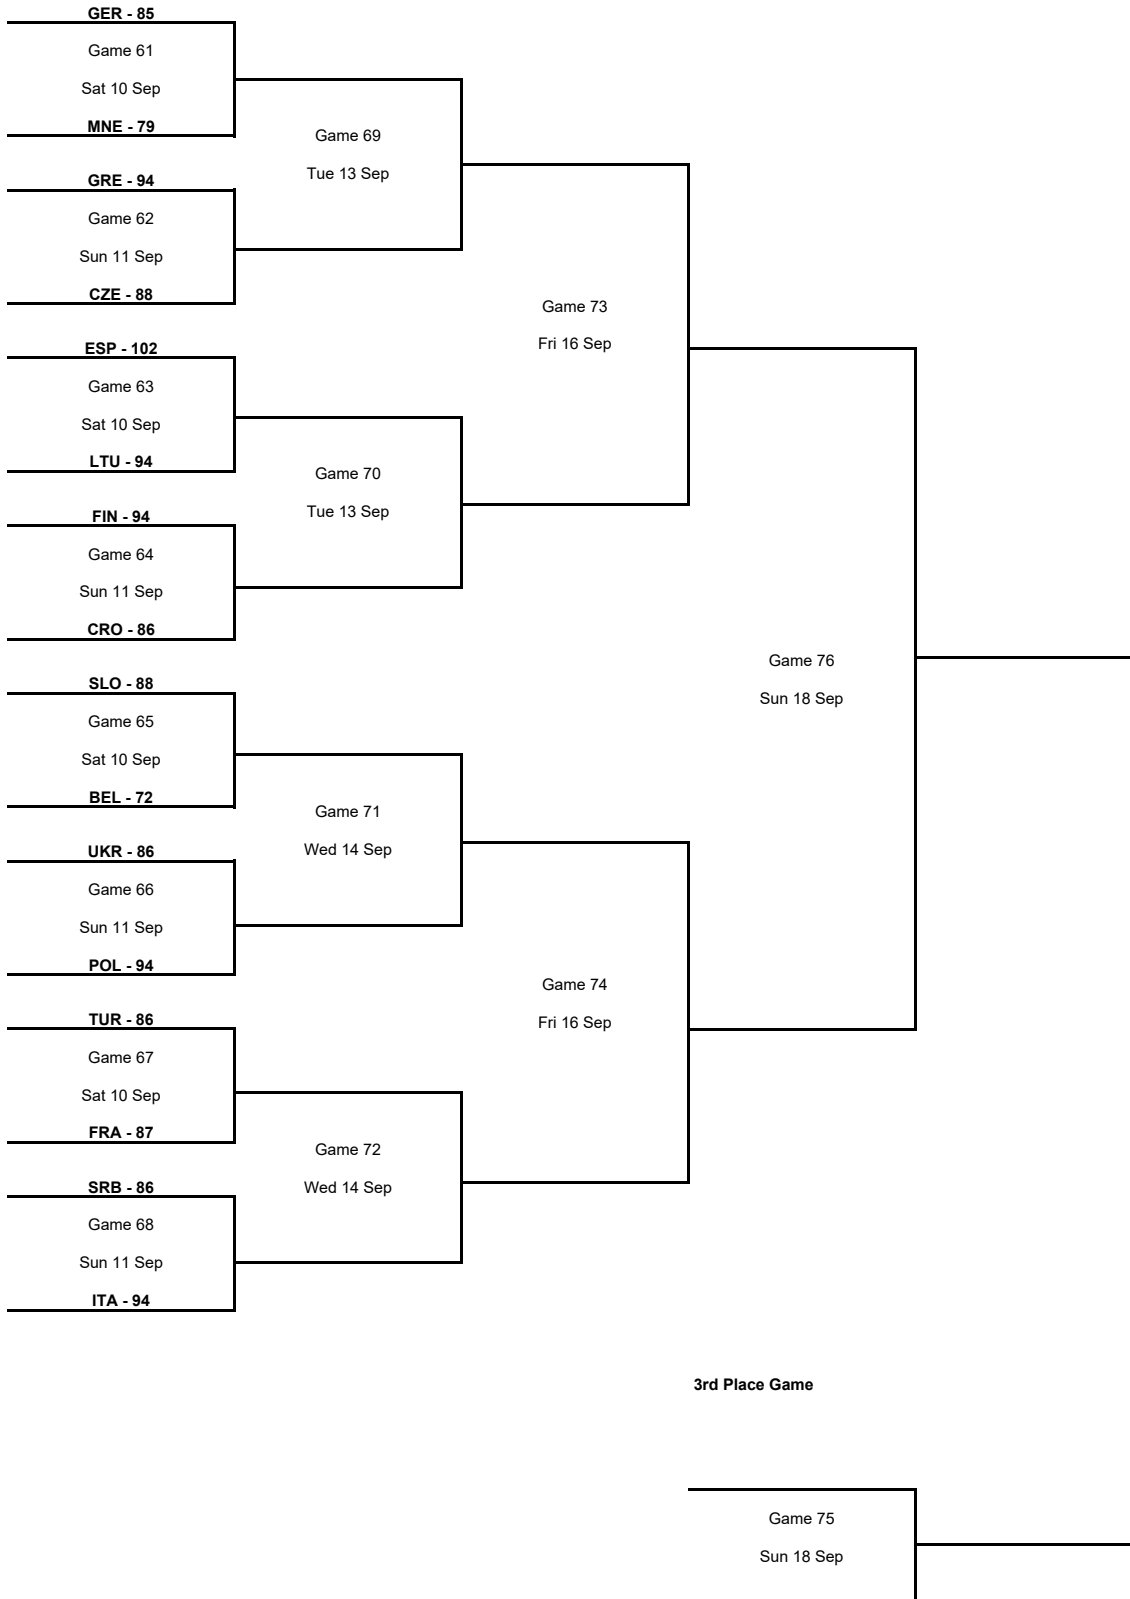

TOURNAMENT SUMMARY

Round of 16   Quarter-Finals   Semi-Finals   Final

Rank	Team	GP	W/L
1	F/76/[POS]/1		
2	F/76/[POS]/2		
3	3PG/75/ [POS]/1		
4	3PG/75/ [POS]/2		

GLOBAL PARTNERS