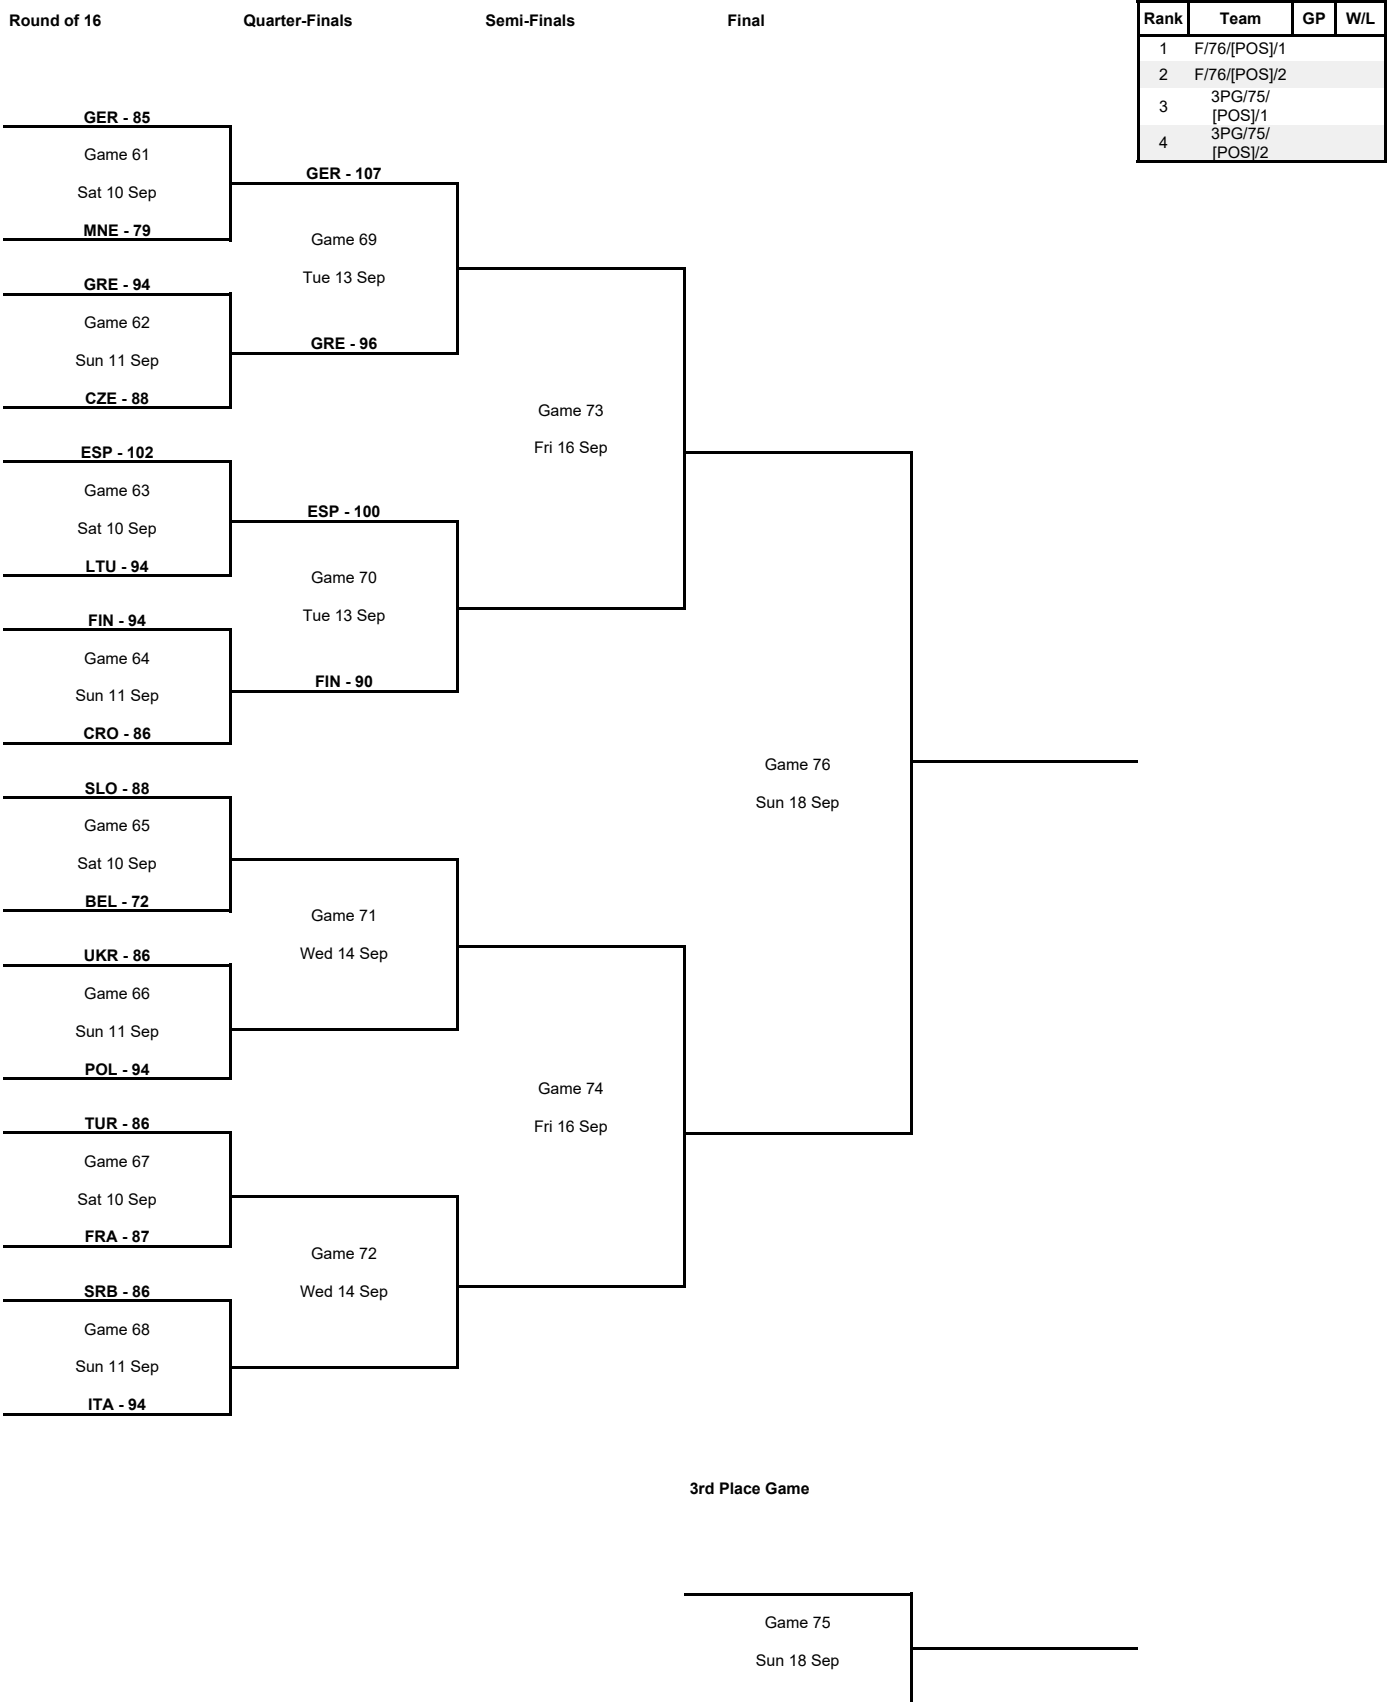

TOURNAMENT SUMMARY

Legend :	Classification	Diff.	Difference	DSQ	Disqualified	GP	Games played
OTx	Overtime	Qx	Quarter Time	W/L	Win/Loss		

GLOBAL PARTNERS