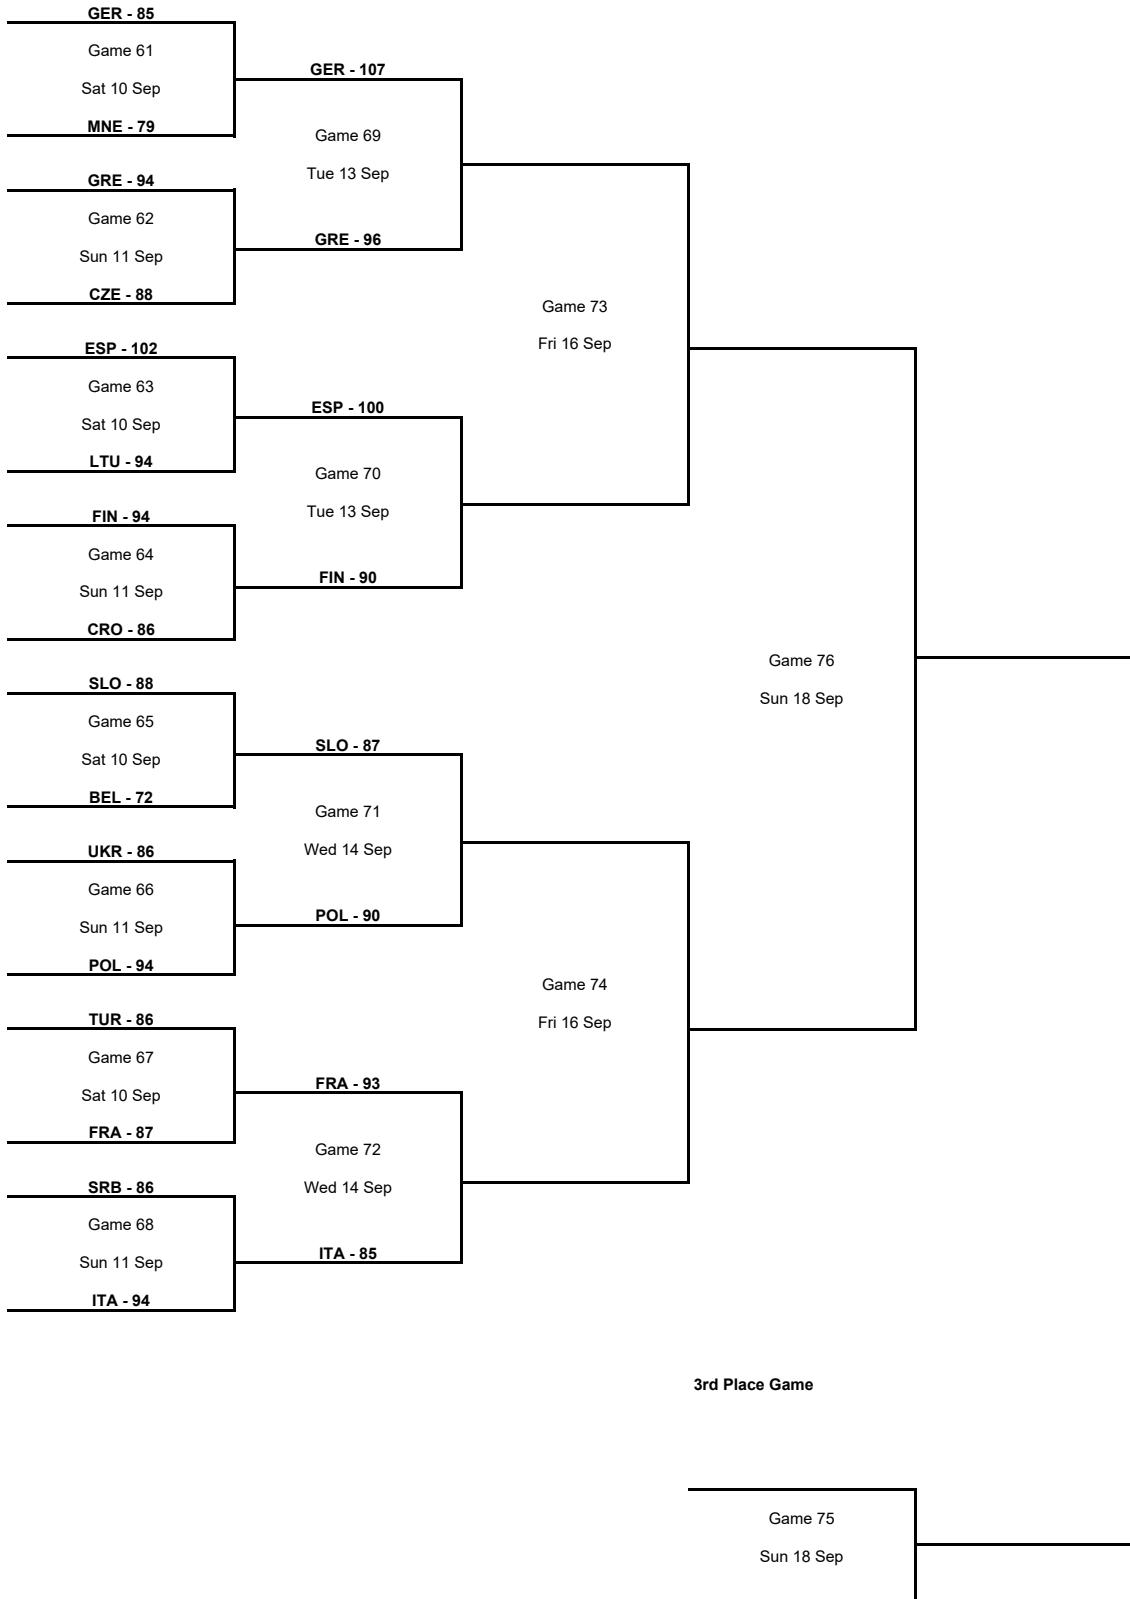

TOURNAMENT SUMMARY

Round of 16   Quarter-Finals   Semi-Finals   Final

Rank	Team	GP	W/L
1	F/76/[POS]/1		
2	F/76/[POS]/2		
3	3PG/75/ [POS]/1		
4	3PG/75/ [POS]/2