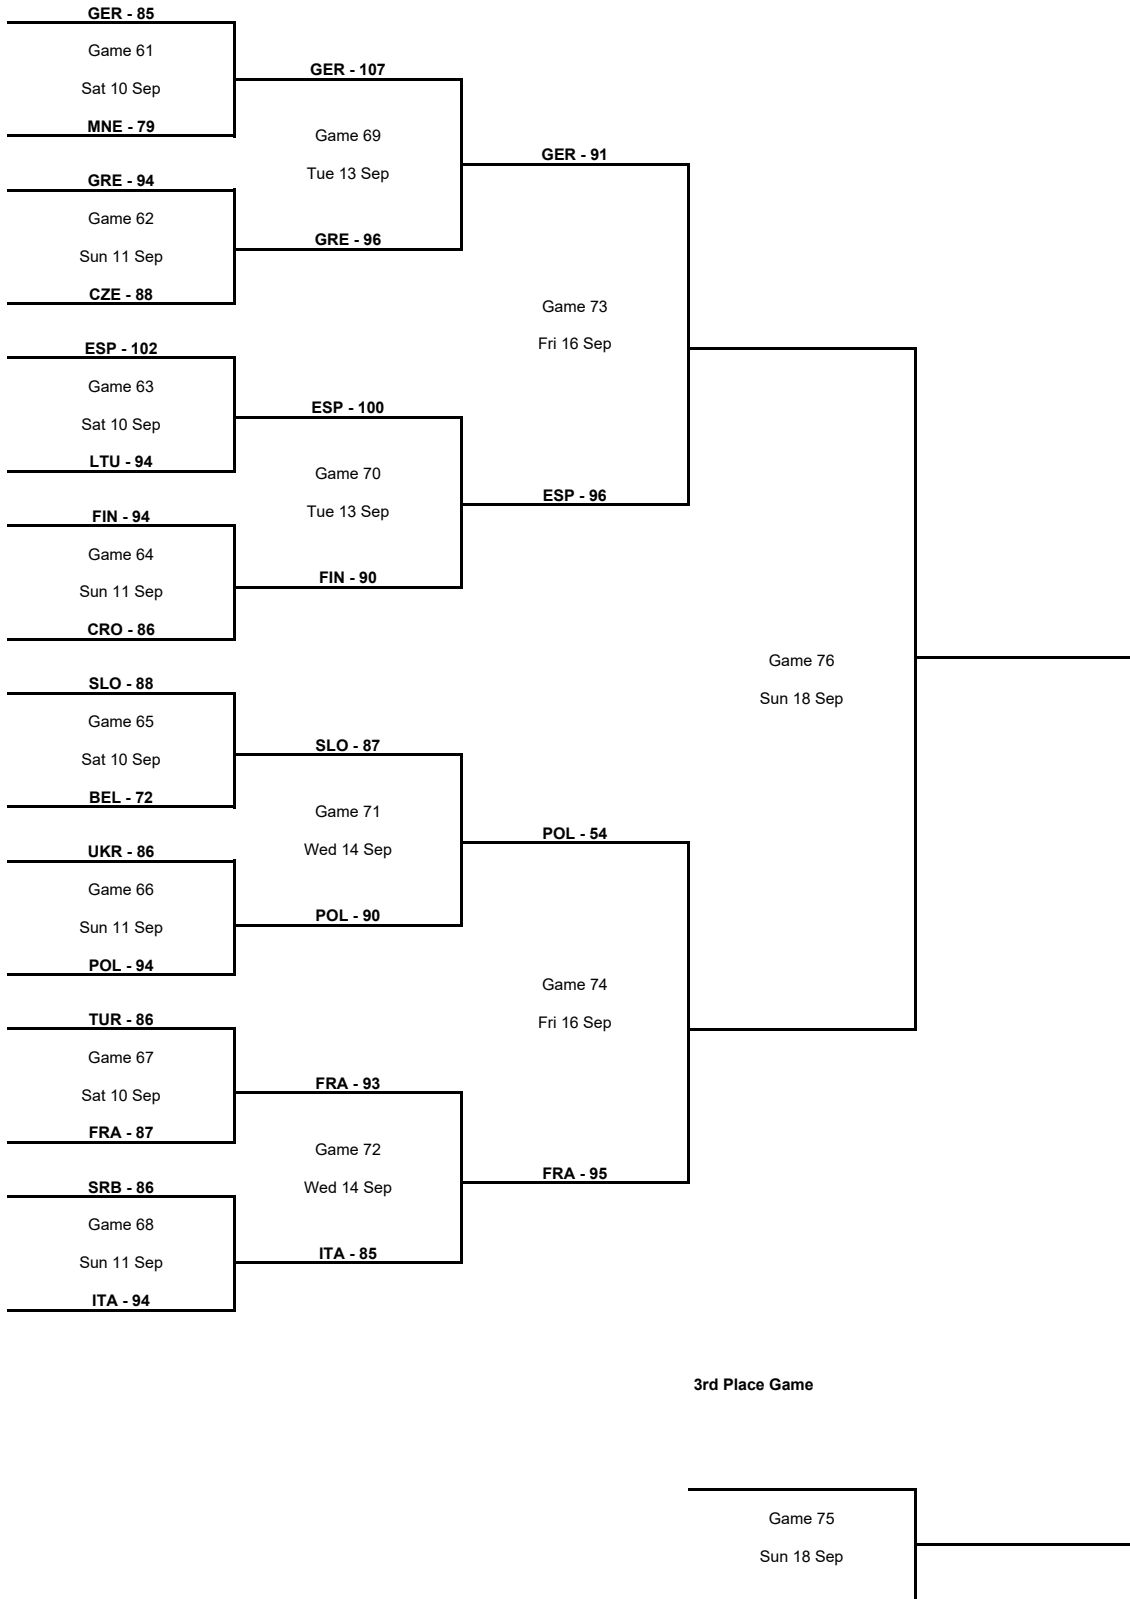

TOURNAMENT SUMMARY

Round of 16   Quarter-Finals   Semi-Finals   Final