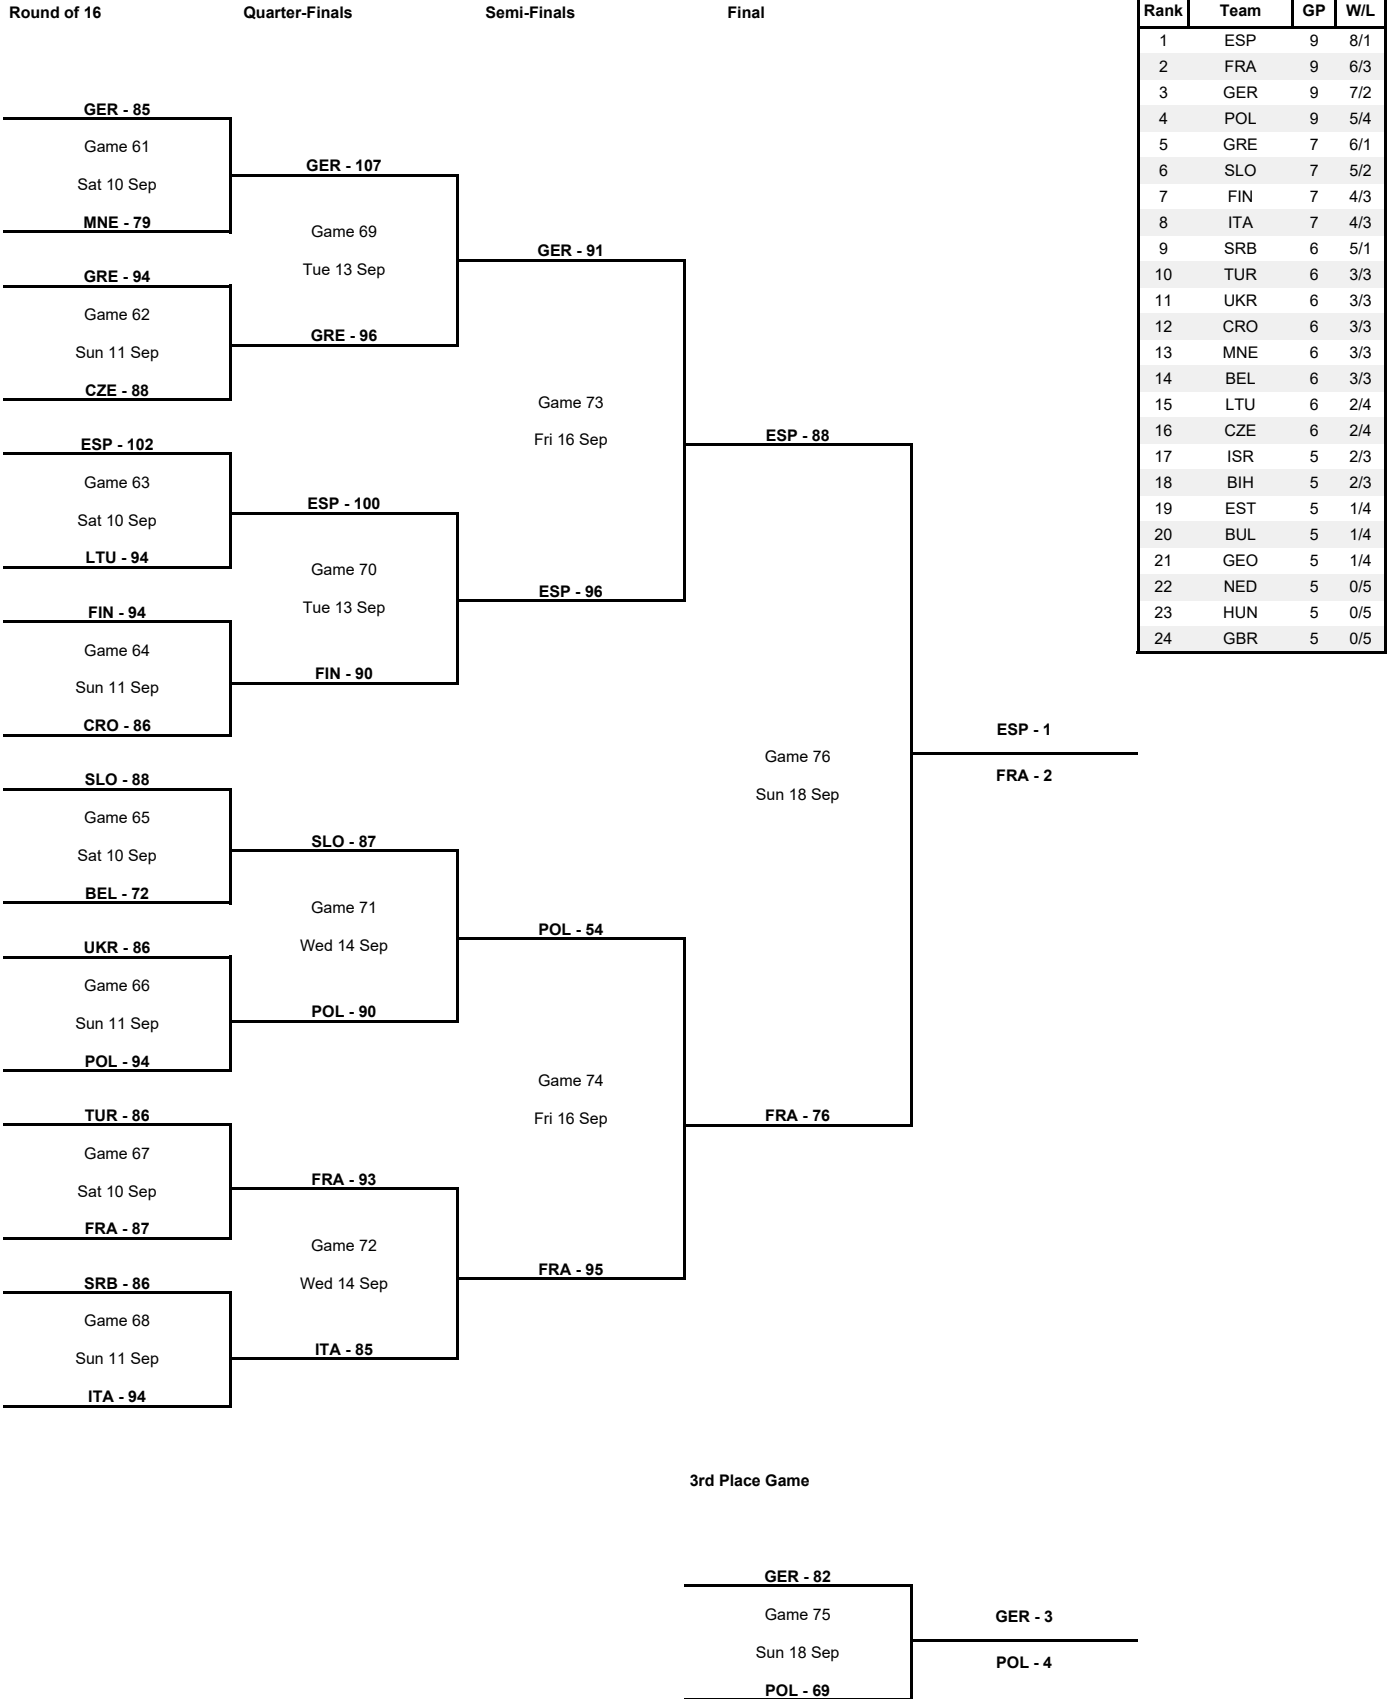

TOURNAMENT SUMMARY