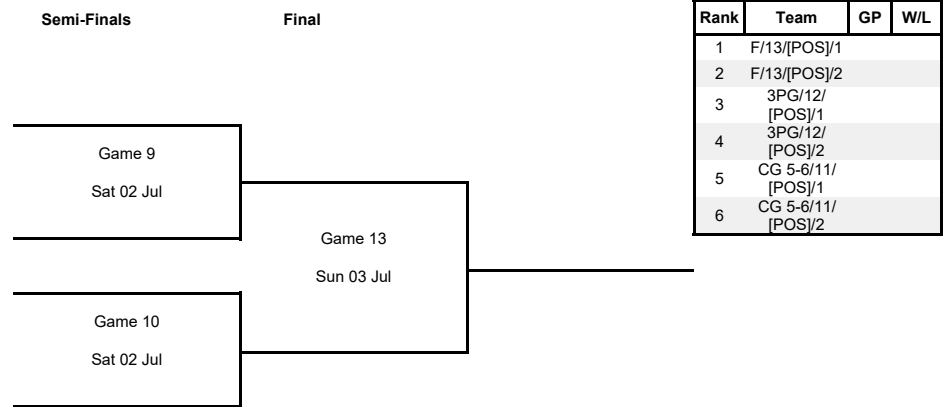

TOURNAMENT SUMMARY