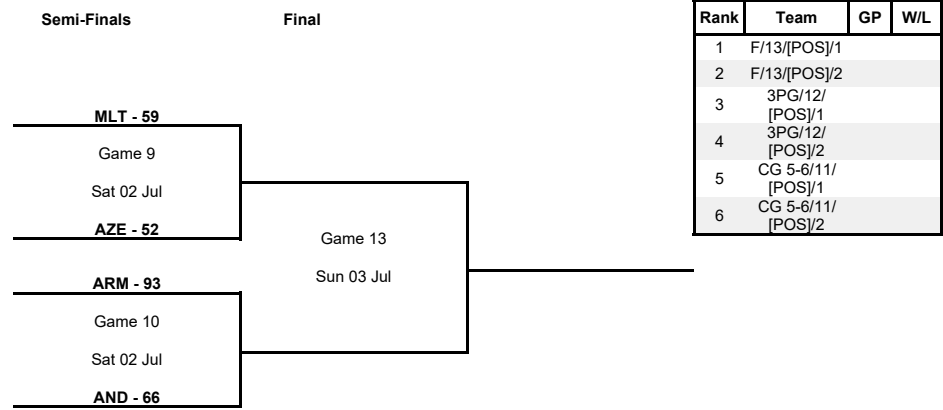

TOURNAMENT SUMMARY