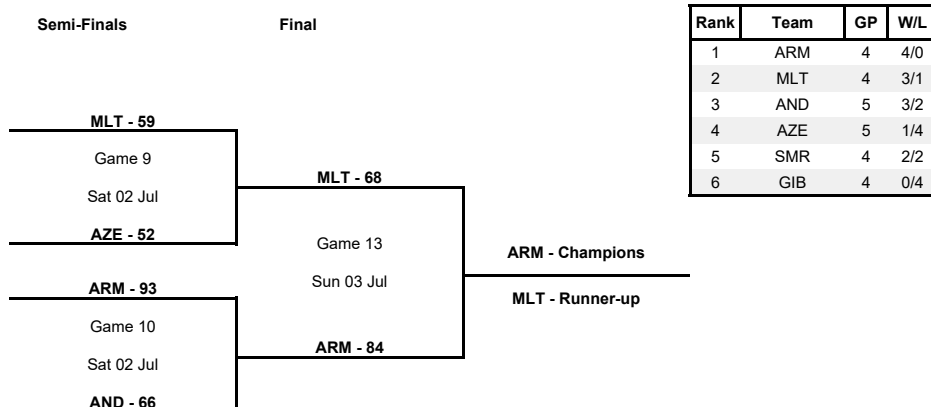

TOURNAMENT SUMMARY

Legend :	Classification	Diff.	Difference	DSQ	Disqualified	GP	Games played
Class.				DSQ			
OTx	Overtime	Qx	Quarter Time	W/L	Win/Loss