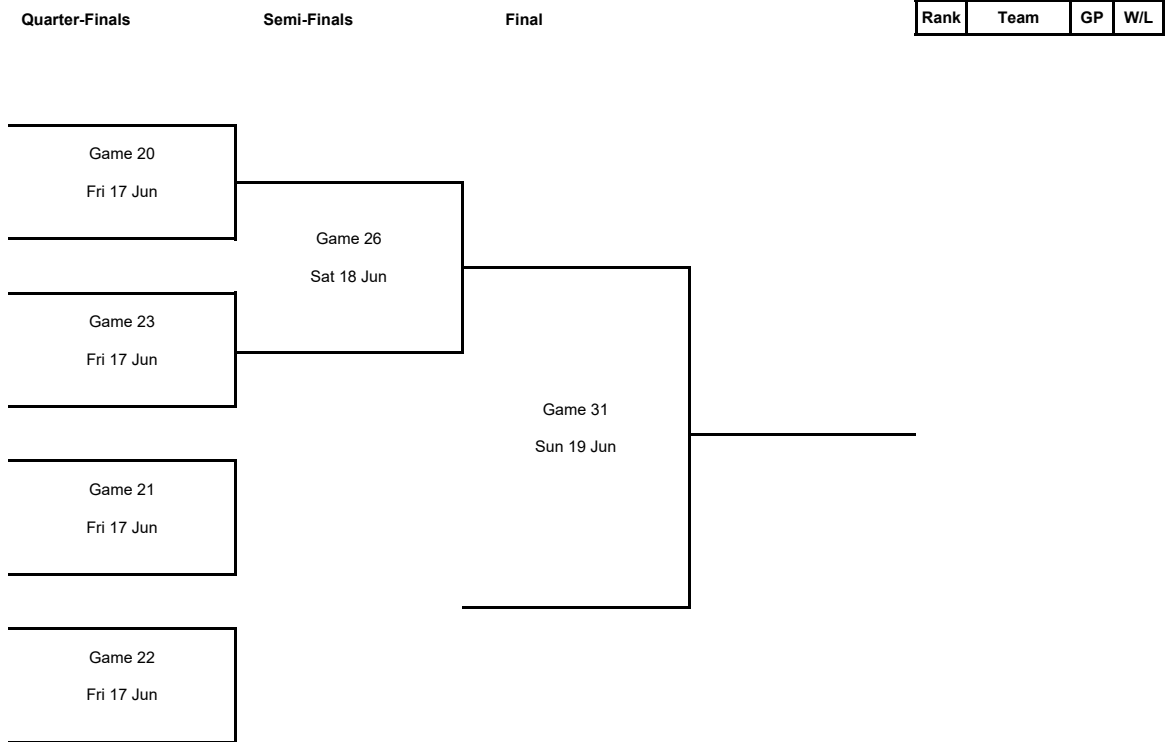

TOURNAMENT SUMMARY