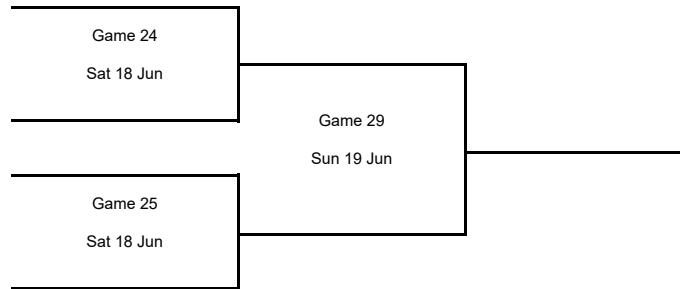

TOURNAMENT SUMMARY

Classification 5-8

Classification 5-6

Classification 7-8