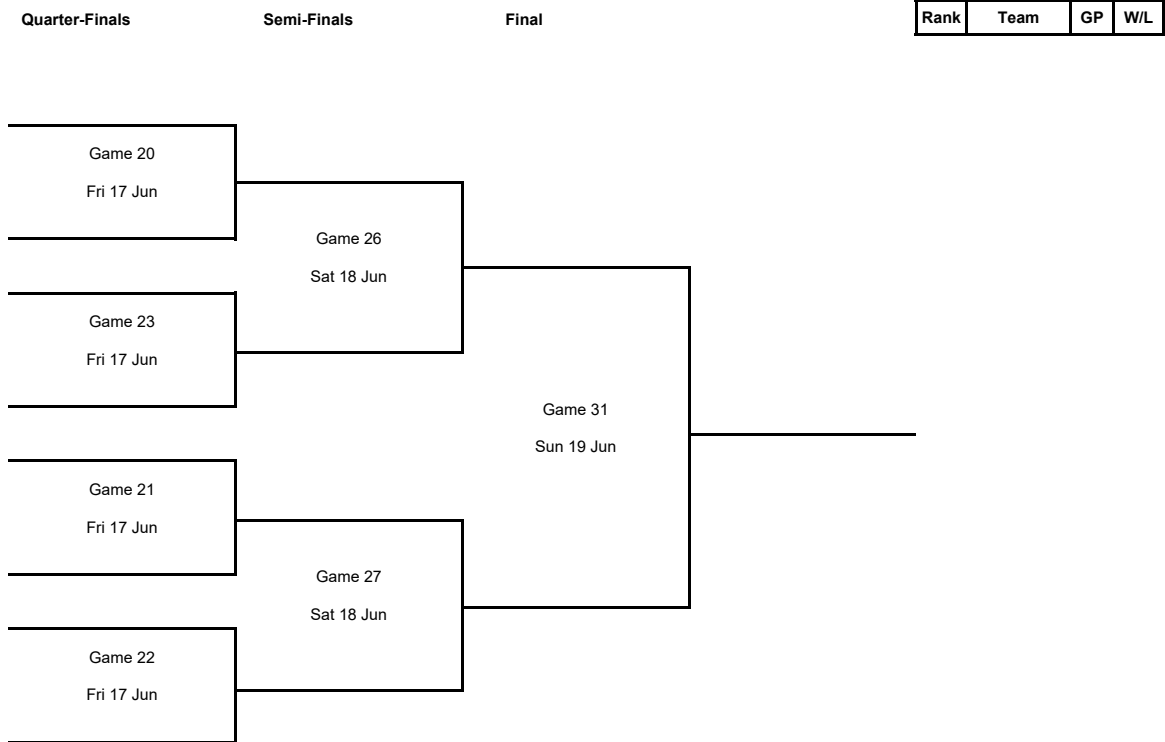

TOURNAMENT SUMMARY