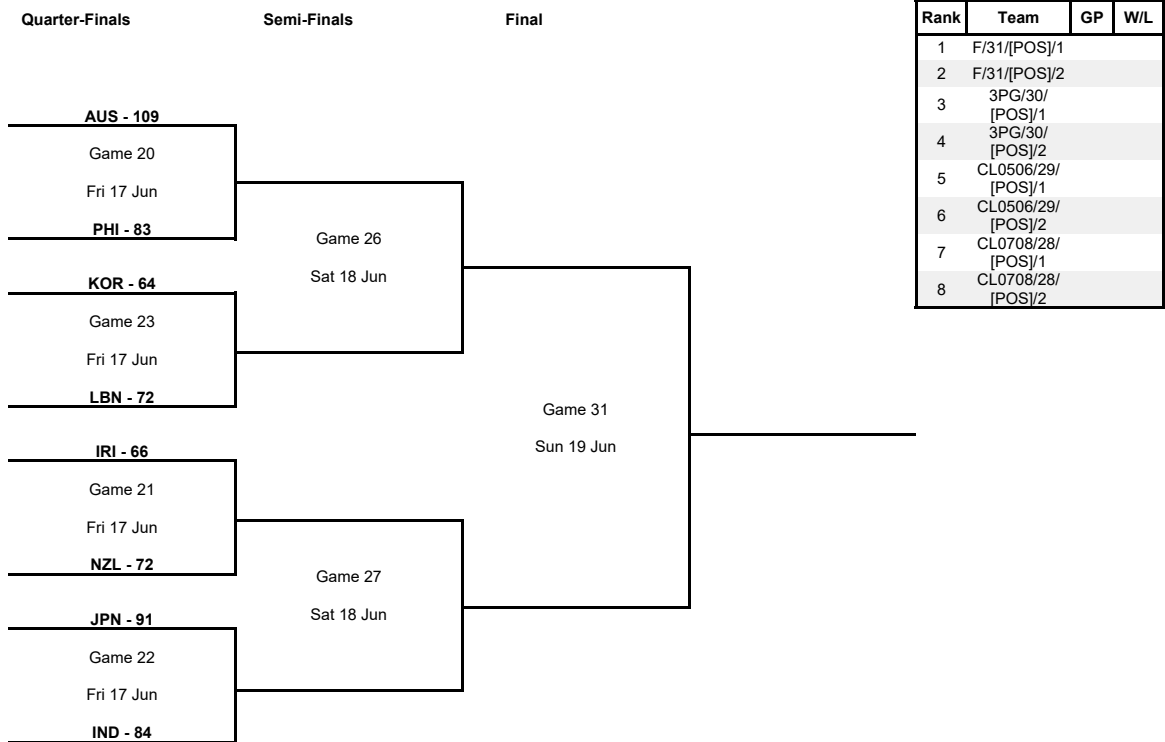

TOURNAMENT SUMMARY

Rank	Team	GP	W/L
1	F/31/[POS]/1		
2	F/31/[POS]/2		
3	3PG/30/ [POS]/1		
4	3PG/30/ [POS]/2		
5	CL0506/29/ [POS]/1		
6	CL0506/29/ [POS]/2		
7	CL0708/28/ [POS]/1		
8	CL0708/28/ [POS]/2