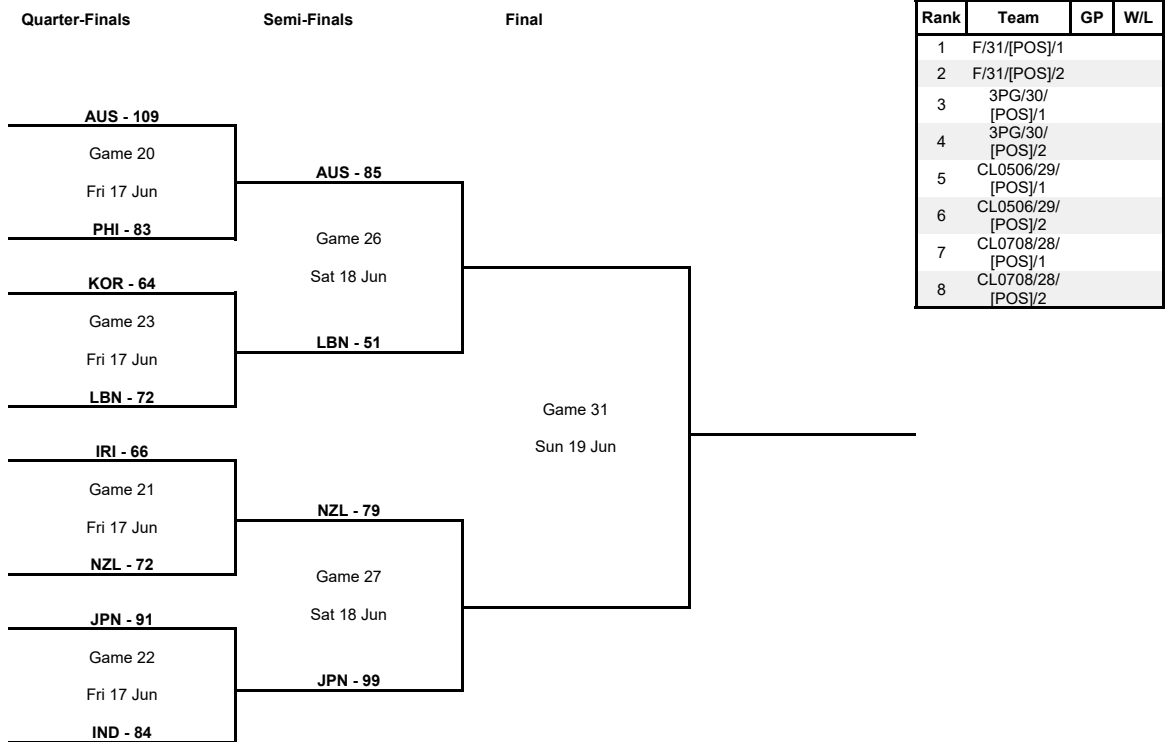

TOURNAMENT SUMMARY