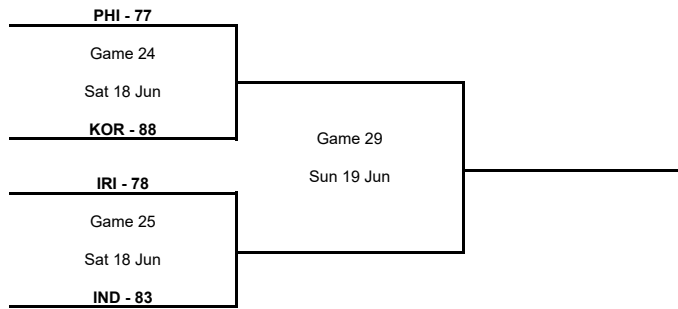

TOURNAMENT SUMMARY

Classification 5-8

Classification 5-6

Classification 7-8