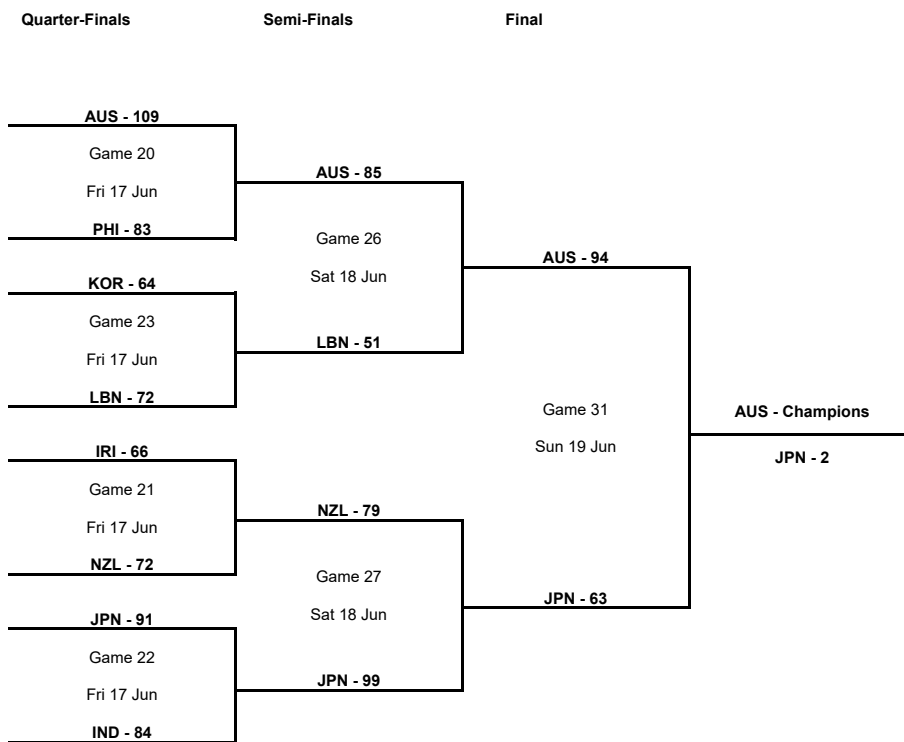

TOURNAMENT SUMMARY