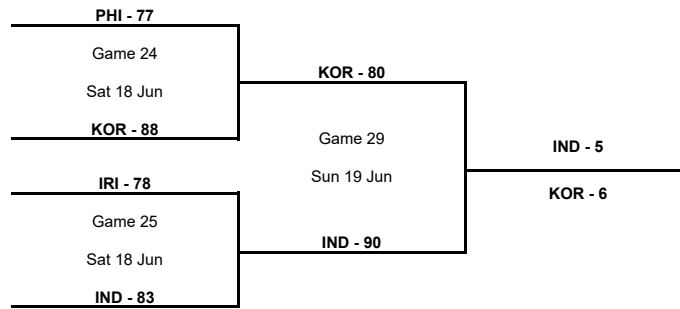

TOURNAMENT SUMMARY

Classification 5-8

Classification 5-6

Classification 7-8