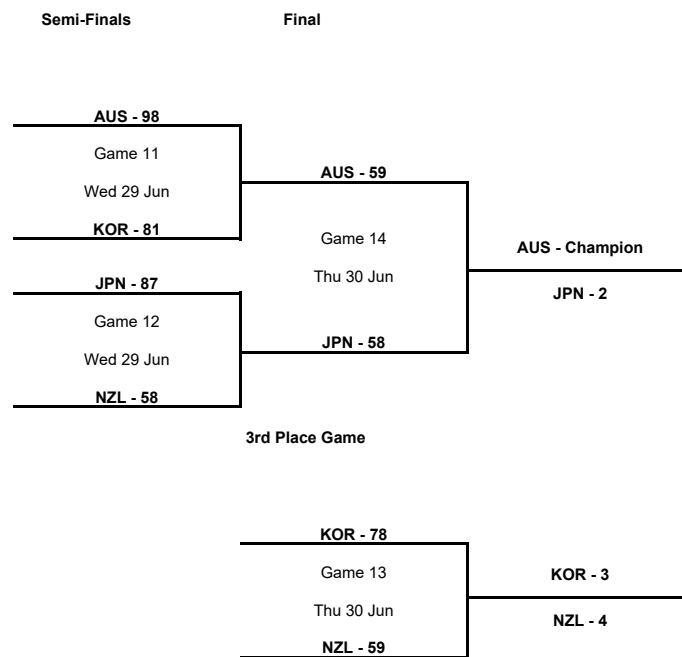

TOURNAMENT SUMMARY

Rank	Team	GP	W/L
1	AUS	6	6/0
2	JPN	6	4/2
3	KOR	6	2/4
4	NZL	6	2/4
5	IND	4	0/4