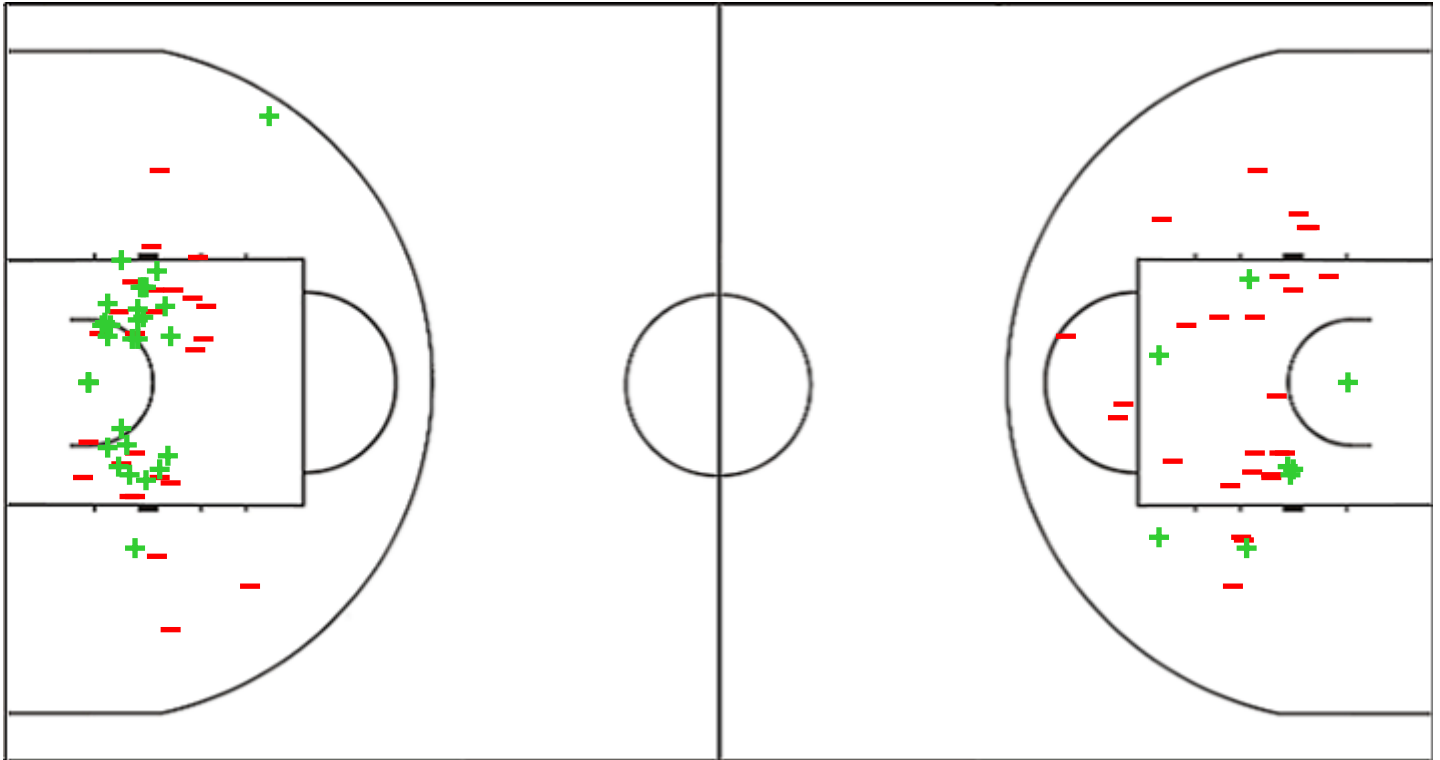

Shot Chart

CHN 91 vs 30 INA

(22-7, 29-15, 25-7, 15-1)

Scoring by 5 min intervals:

	Q1		Q2		Q3		Q4	
CHN	8	22	39	51	66	76	85	91
INA	3	7	15	22	22	29	29	30

CHN - People 's Republic of China

INA - Indonesia

CHN	M / A	%
Fied Goals	37 / 78	47
2 Points	31 / 57	54
3 Points	6 / 21	29
Free Throws	11 / 20	55