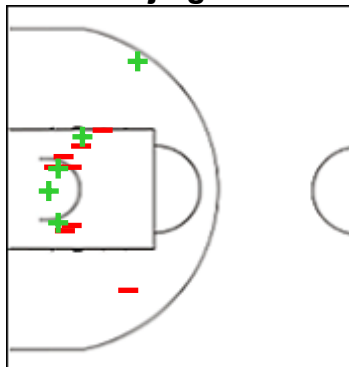

7 WANG jing

	M / A	%
Fied Goals	6 / 18	33
2 Points	5 / 13	38
3 Points	1 / 5	20
Free Throws	0 / 1	0