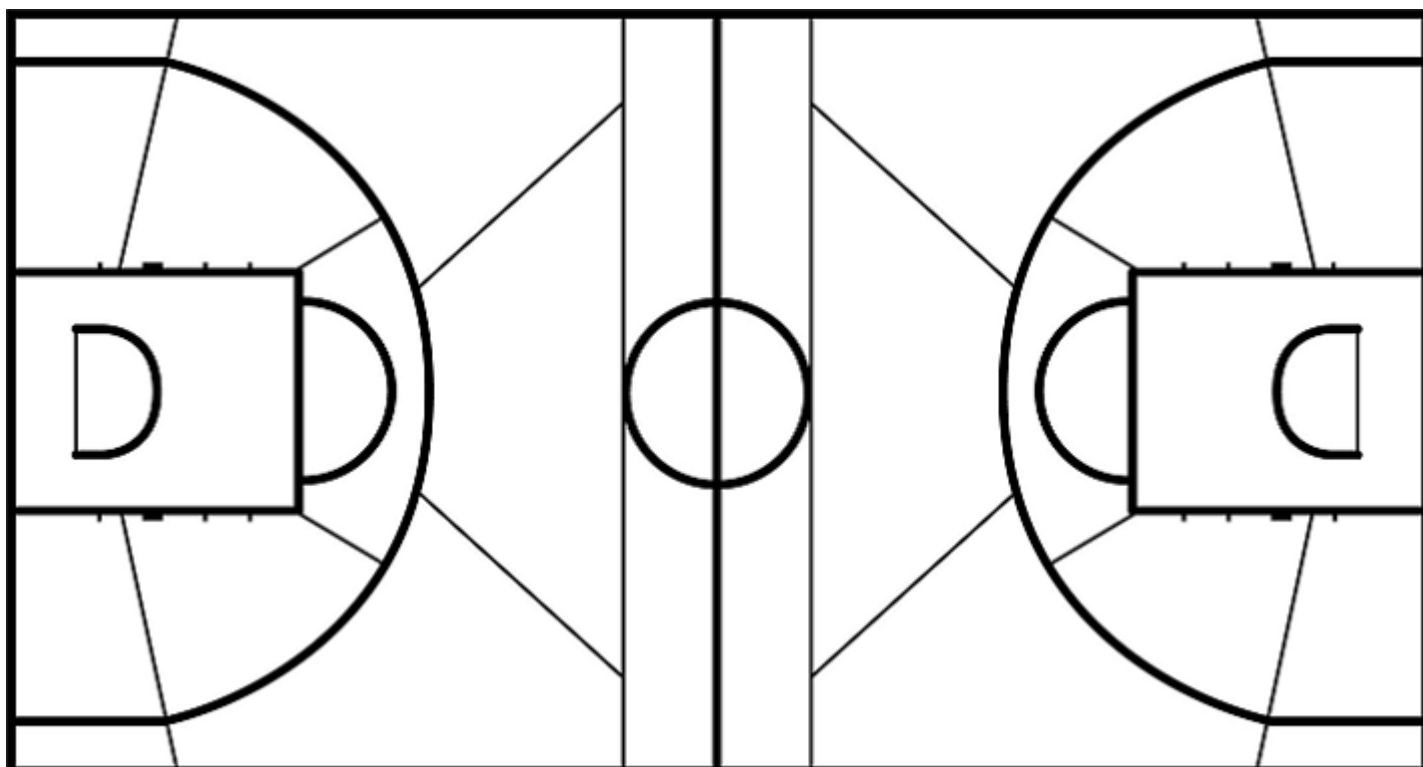

NZL 66 vs 63 IND

(17-9, 19-14, 15-24, 15-16)

Scoring by 5 min intervals:

	Q1		Q2		Q3		Q4	
NZL	9	17	29	36	43	51	60	66
IND	0	9	19	23	33	47	55	63

NZL - New Zealand

IND - India

	M / A	%
Fied Goals	22 / 68	32
2 Points	15 / 36	42
3 Points	7 / 32	22
Free Throws	15 / 18	83