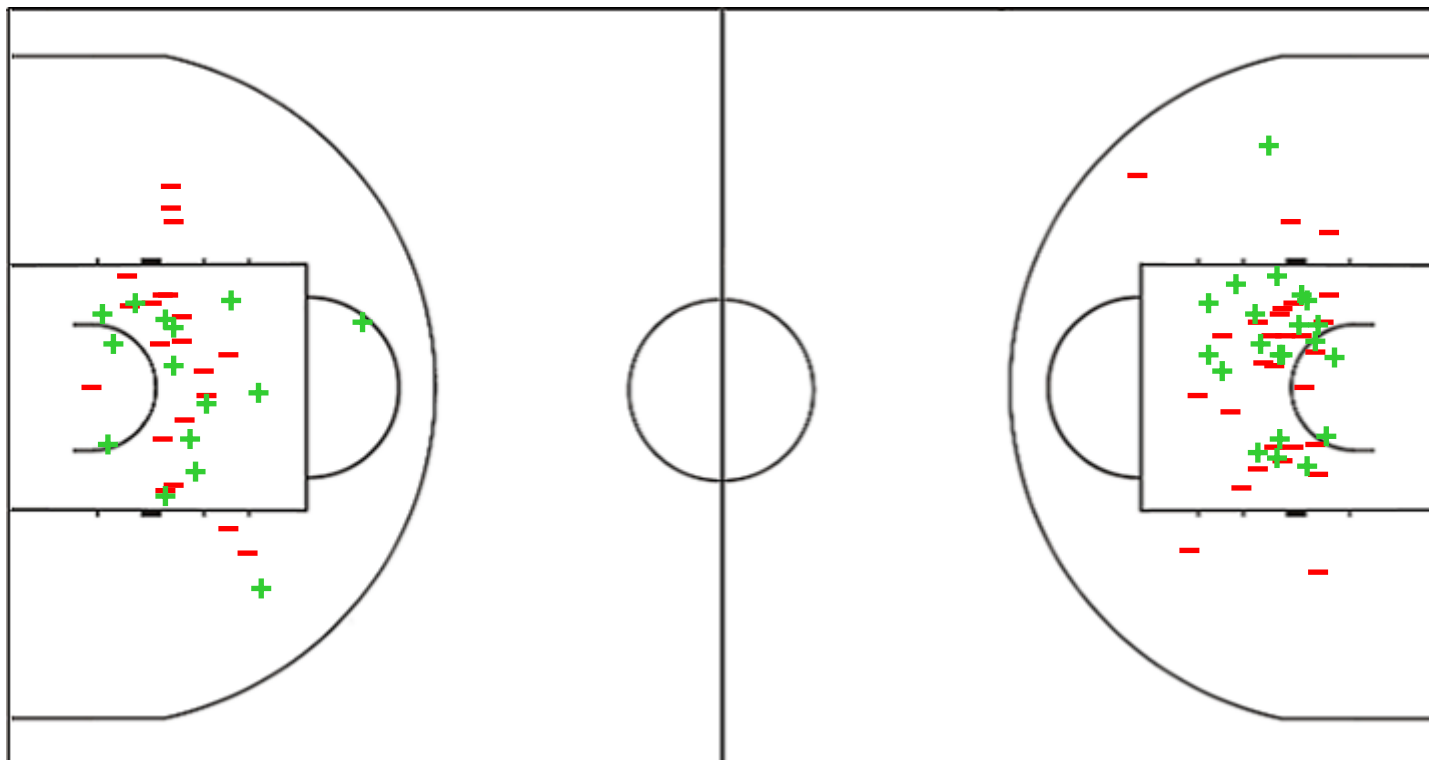

Shot Chart

NZL 66 vs 63 IND

(17-9, 19-14, 15-24, 15-16)

Scoring by 5 min intervals:

	Q1		Q2		Q3		Q4	
NZL	9	17	29	36	43	51	60	66
IND	0	9	19	23	33	47	55	63

NZL - New Zealand

IND - India

NZL	M / A	%
Fied Goals	22 / 68	32
2 Points	15 / 36	42
3 Points	7 / 32	22
Free Throws	15 / 18	83

%	M / A	IND
36	27 / 74	Fied Goals
43	21 / 49	2 Points
24	6 / 25	3 Points
19	3 / 16	Free Throws

Shot Chart

NZL 66 vs 63 IND

(17-9, 19-14, 15-24, 15-16)

Scoring by 5 min intervals:

	Q1		Q2		Q3		Q4	
NZL	9	17	29	36	43	51	60	66
IND	0	9	19	23	33	47	55	63