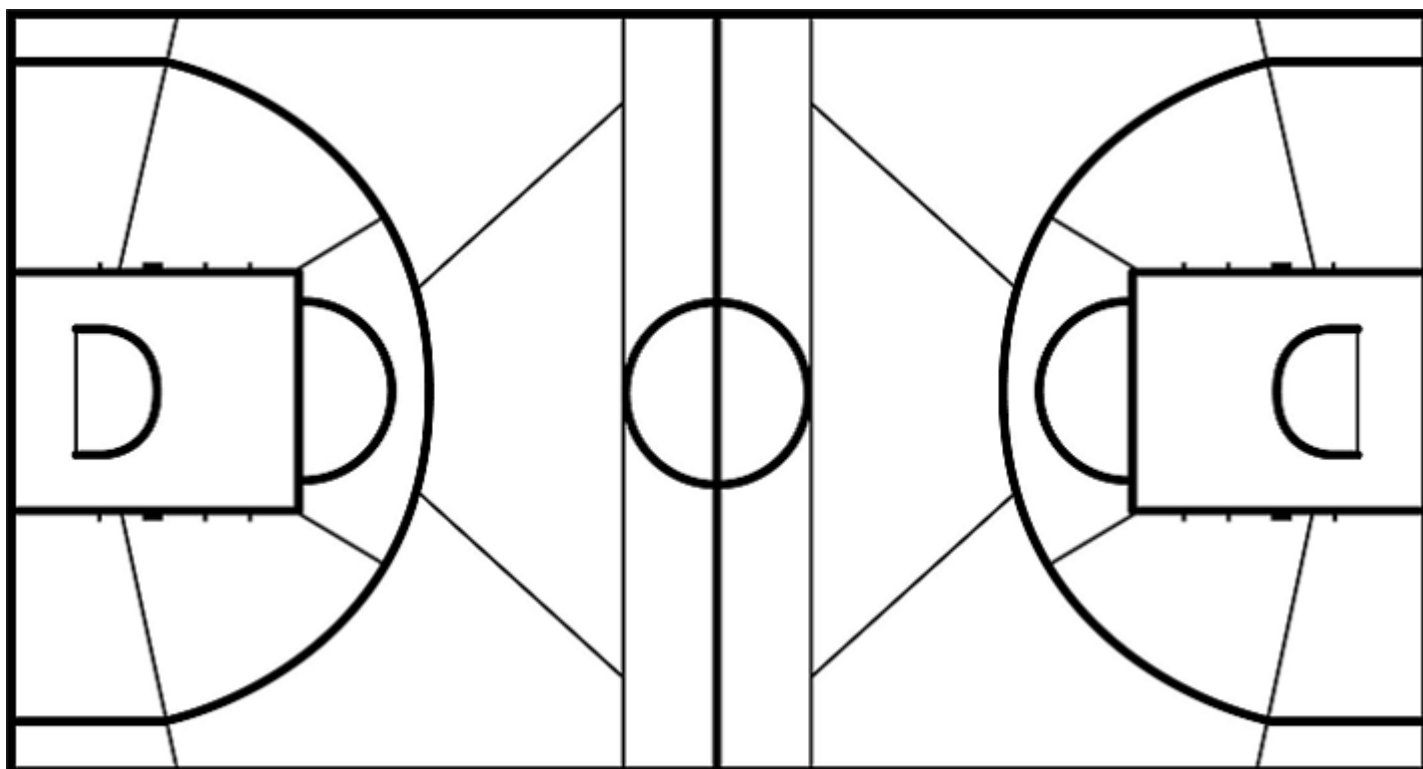

FIBA U18 Women's Asian Championship 2021 Division A 2022

Venue: Sree Kanteerava Indoor Stadium

Game Date: FRI 09 SEP 2022

Game Time: 13:30

Game No: 13

Attendance: 100

Game Duration: 01:44

Shot Chart

IND 45 vs 48 INA

(5-17, 17-10, 19-11, 4-10)

Scoring by 5 min intervals:

	Q1		Q2		Q3		Q4	
IND	2	5	13	22	30	41	43	45
INA	9	17	19	27	35	38	40	48

IND - India

INA - Indonesia

	M / A	%
Fied Goals	16 / 73	22
2 Points	7 / 41	17
3 Points	9 / 32	28
Free Throws	4 / 7	57

%	M / A	
27	17 / 62	Fied Goals
30	10 / 33	2 Points
24	7 / 29	3 Points
88	7 / 8	Free Throws