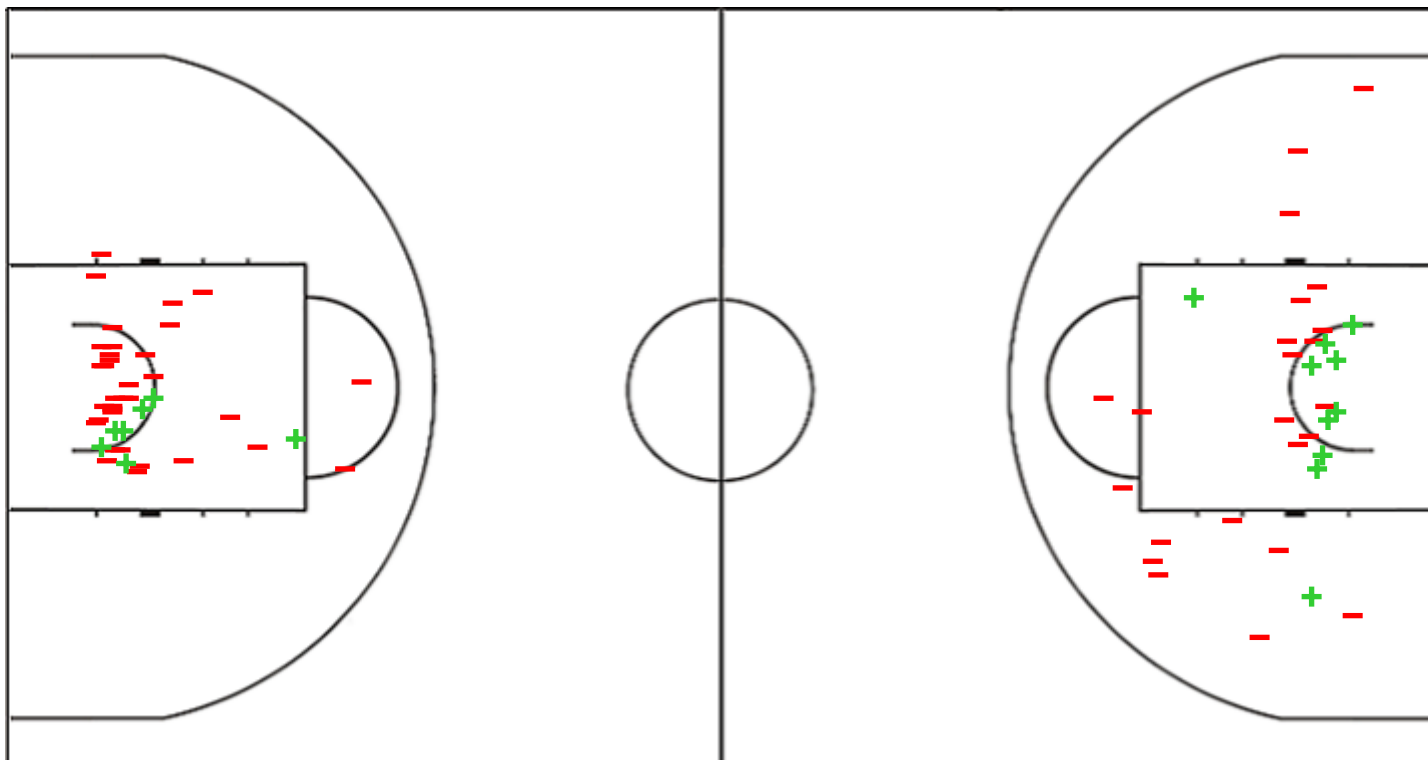

Shot Chart

IND 45 vs 48 INA

(5-17, 17-10, 19-11, 4-10)

Scoring by 5 min intervals:

	Q1		Q2		Q3		Q4	
IND	2	5	13	22	30	41	43	45
INA	9	17	19	27	35	38	40	48

IND - India

INA - Indonesia

IND	M / A	%
Fied Goals	16 / 73	22
2 Points	7 / 41	17
3 Points	9 / 32	28
Free Throws	4 / 7	57