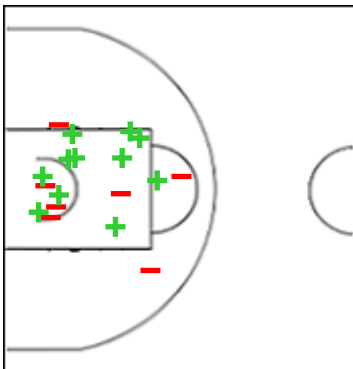

99 CANDRA Angelica Jennifer

	M / A	%
Fied Goals	7 / 13	54
2 Points	7 / 13	54
3 Points	0 / 0	0
Free Throws	2 / 7	29

Shot Chart

INA 68 vs 104 PHI

(21-17, 18-28, 15-27, 14-32)

Scoring by 5 min intervals:

	Q1		Q2		Q3		Q4	
INA	11	21	29	39	48	54	60	68
PHI	11	17	30	45	54	72	90	104

PHI - Philippines

2 PANGANIBAN Naomi Natalie

	M / A	%
Fied Goals	3 / 16	19
2 Points	2 / 12	17
3 Points	1 / 4	25
Free Throws	8 / 10	80

3 FAJARDO Ava Camryn

	M / A	%
Fied Goals	3 / 6	50
2 Points	3 / 6	50
3 Points	0 / 0	0
Free Throws	1 / 2	50

4 RAMOS Gabriella

	M / A	%
Fied Goals	11 / 20	55
2 Points	11 / 18	61
3 Points	0 / 2	0
Free Throws	5 / 5	100

5 LOPEZ Hannah

	M / A	%
Fied Goals	2 / 4	50
2 Points	2 / 4	50
3 Points	0 / 0	0
Free Throws	0 / 0	0