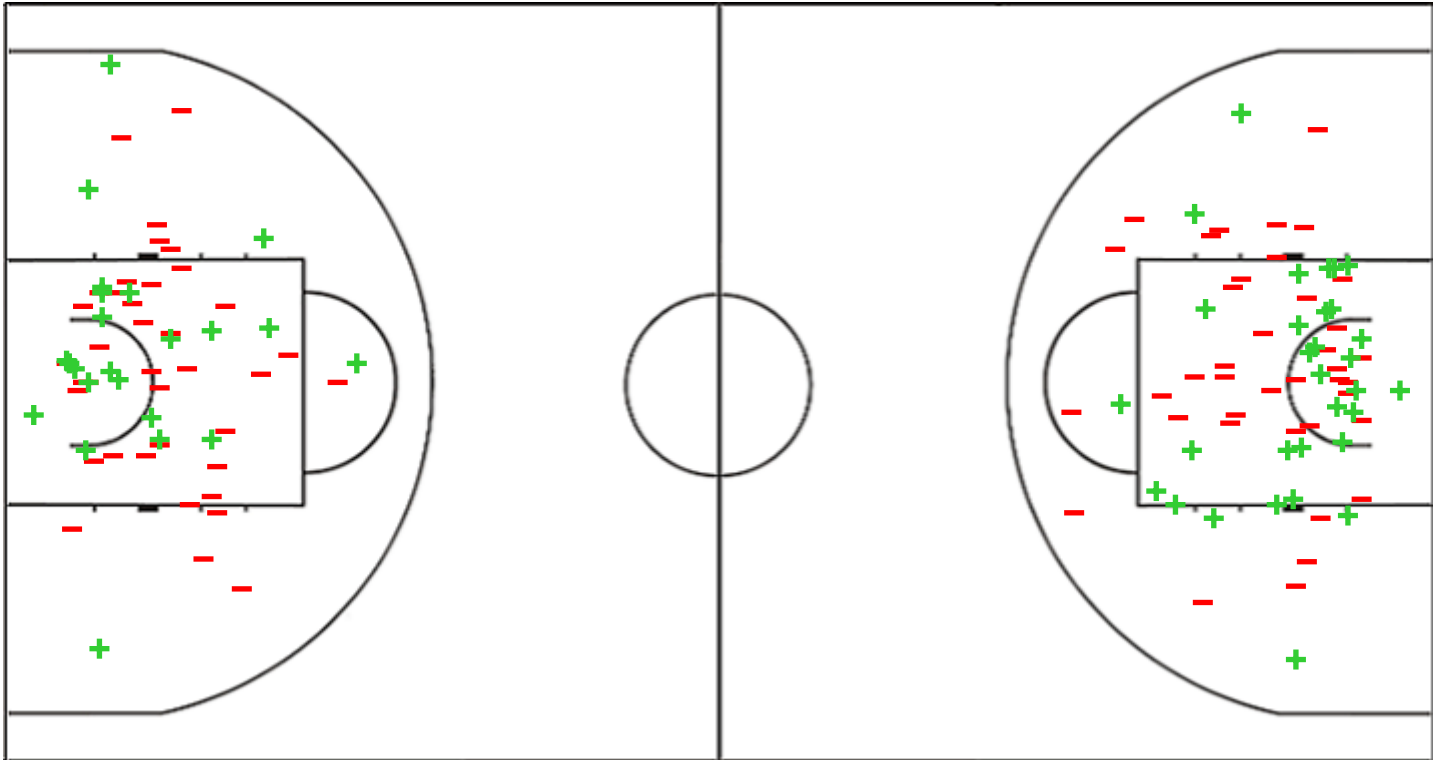

Shot Chart

INA 68 vs 104 PHI

(21-17, 18-28, 15-27, 14-32)

Scoring by 5 min intervals:

	Q1		Q2		Q3		Q4	
INA	11	21	29	39	48	54	60	68
PHI	11	17	30	45	54	72	90	104

INA - Indonesia

PHI - Philippines

INA	M / A	%
Fied Goals	25 / 75	33
2 Points	23 / 61	38
3 Points	2 / 14	14
Free Throws	16 / 32	50