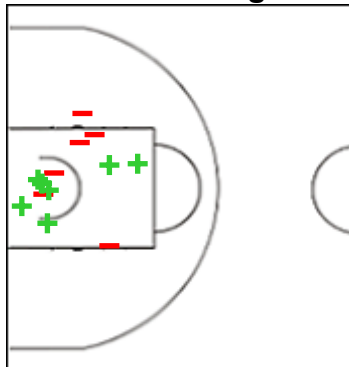

15 SUTISNA Maxine Maria

	M / A	%
Fied Goals	2 / 8	25
2 Points	1 / 7	14
3 Points	1 / 1	100
Free Throws	3 / 4	75

17 KHAYRA Chumaira Dian

	M / A	%
Fied Goals	1 / 4	25
2 Points	1 / 4	25
3 Points	0 / 0	0
Free Throws	0 / 0	0

21 GOSAL Deewell Windy Dido

	M / A	%
Fied Goals	0 / 1	0
2 Points	0 / 1	0
3 Points	0 / 0	0
Free Throws	0 / 0	0

46 MAHANANI Kartika Hatta

	M / A	%
Fied Goals	1 / 3	33
2 Points	1 / 1	100
3 Points	0 / 2	0
Free Throws	3 / 6	50

99 CANDRA Angelica Jennifer

	M / A	%
Fied Goals	7 / 13	54
2 Points	7 / 13	54
3 Points	0 / 0	0
Free Throws	2 / 7	29

Shot Chart

INA 68 vs 104 PHI

(21-17, 18-28, 15-27, 14-32)

Scoring by 5 min intervals:

	Q1		Q2		Q3		Q4	
INA	11	21	29	39	48	54	60	68
PHI	11	17	30	45	54	72	90	104