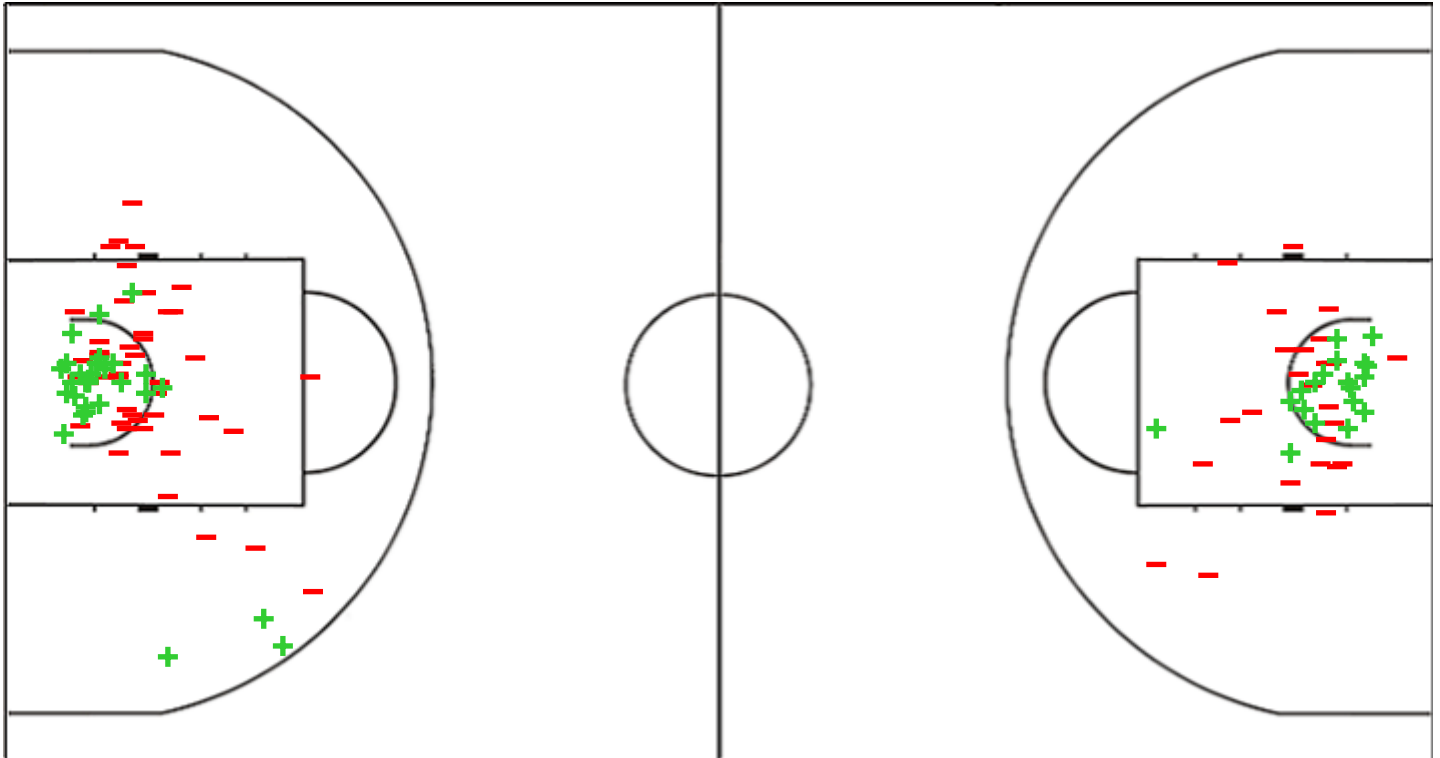

Shot Chart

SYR 75 vs 63 SAM

(18-21, 18-16, 20-11, 19-15)

Scoring by 5 min intervals:

	Q1		Q2		Q3		Q4	
SYR	8	18	25	36	45	56	62	75
SAM	12	21	32	37	44	48	53	63

SYR - Syrian Arab Republic

SAM - Samoa

SYR	M / A	%
Fied Goals	31 / 99	31
2 Points	30 / 77	39
3 Points	1 / 22	5
Free Throws	12 / 17	71

%	M / A	SAM
41	23 / 56	Fied Goals
42	19 / 45	2 Points
36	4 / 11	3 Points
54	13 / 24	Free Throws

Shot Chart

SYR 75 vs 63 SAM

(18-21, 18-16, 20-11, 19-15)

Scoring by 5 min intervals:

	Q1		Q2		Q3		Q4	
SYR	8	18	25	36	45	56	62	75
SAM	12	21	32	37	44	48	53	63