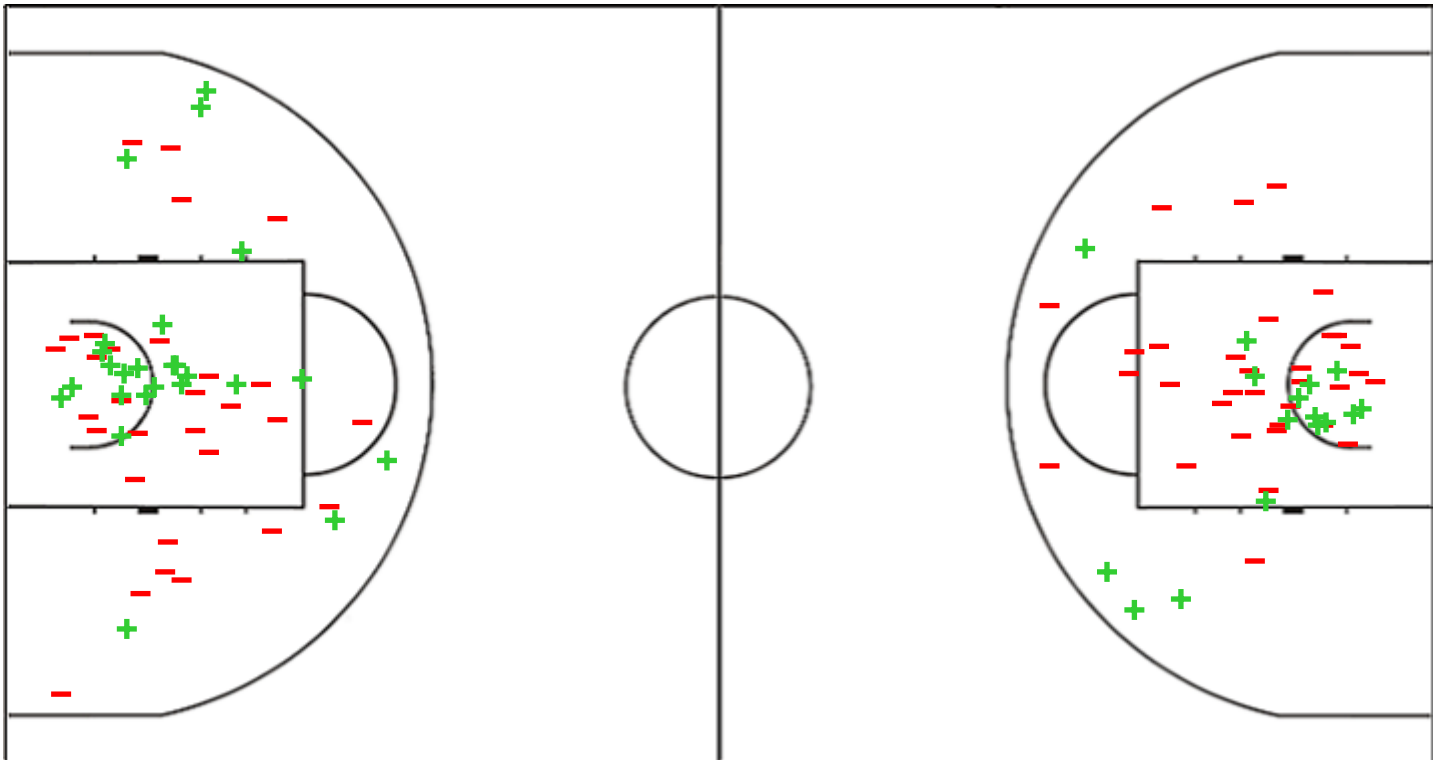

Shot Chart

INA 74 vs 75 SYR

(24-13, 14-24, 19-16, 17-22)

Scoring by 5 min intervals:

	Q1		Q2		Q3		Q4	
INA	9	24	34	38	46	57	66	74
SYR	5	13	23	37	48	53	64	75

INA - Indonesia

SYR - Syrian Arab Republic

INA	M / A	%
Fied Goals	30 / 72	42
2 Points	25 / 55	45
3 Points	5 / 17	29
Free Throws	9 / 11	82

%	M / A	SYR
36	25 / 70	Fied Goals
33	16 / 49	2 Points
43	9 / 21	3 Points
59	16 / 27	Free Throws

Shot Chart

INA 74 vs 75 SYR

(24-13, 14-24, 19-16, 17-22)

Scoring by 5 min intervals:

	Q1		Q2		Q3		Q4	
INA	9	24	34	38	46	57	66	74
SYR	5	13	23	37	48	53	64	75