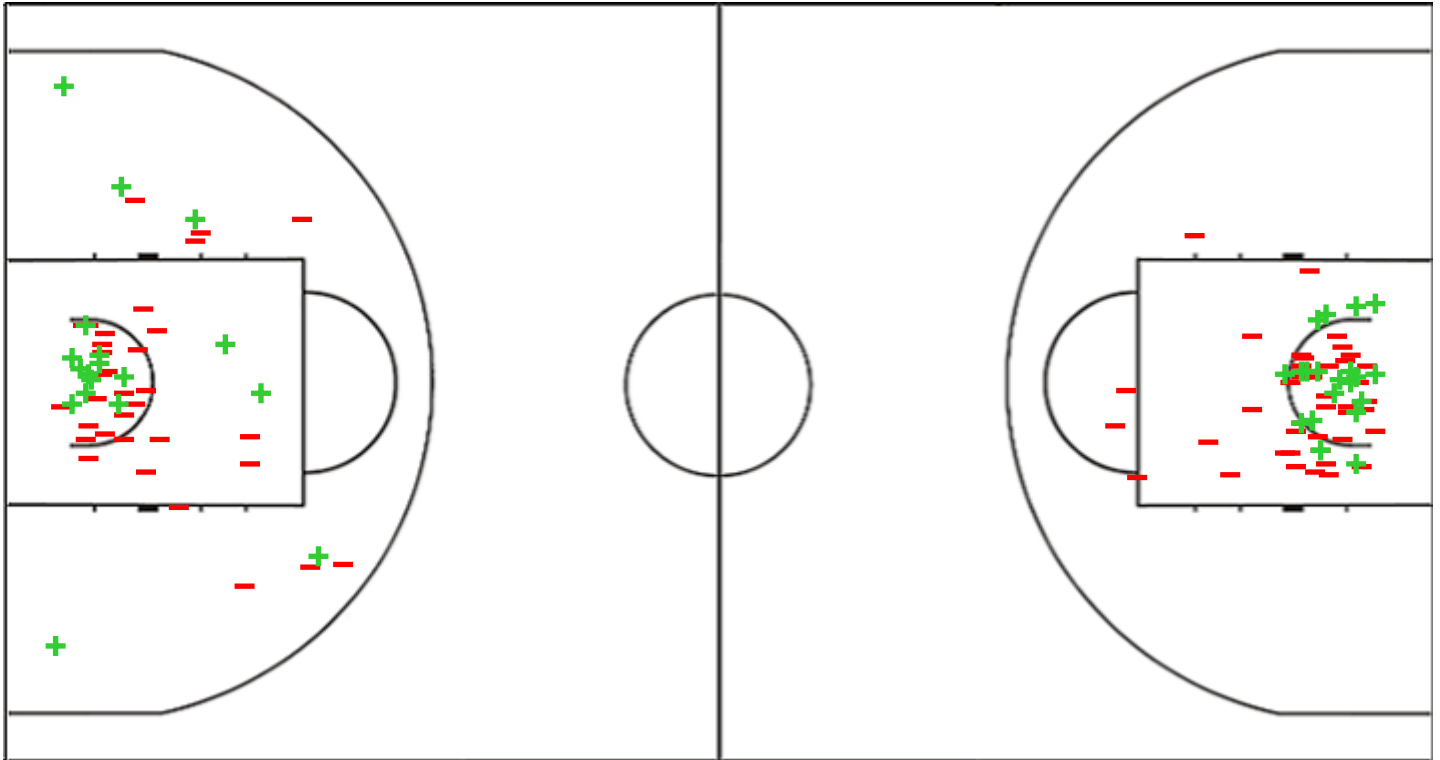

Shot Chart

KAZ 51 vs 54 SAM

(14-11, 4-18, 14-10, 19-15)

Scoring by 5 min intervals:

	Q1		Q2		Q3		Q4	
KAZ	6	14	16	18	26	32	39	51
SAM	2	11	19	29	36	39	43	54

KAZ - Kazakhstan

SAM - Samoa

KAZ	M / A	%
Fied Goals	21 / 67	31
2 Points	18 / 51	35
3 Points	3 / 16	19
Free Throws	6 / 13	46

%	M / A	SAM
32	22 / 68	Fied Goals
32	20 / 62	2 Points
33	2 / 6	3 Points
53	8 / 15	Free Throws