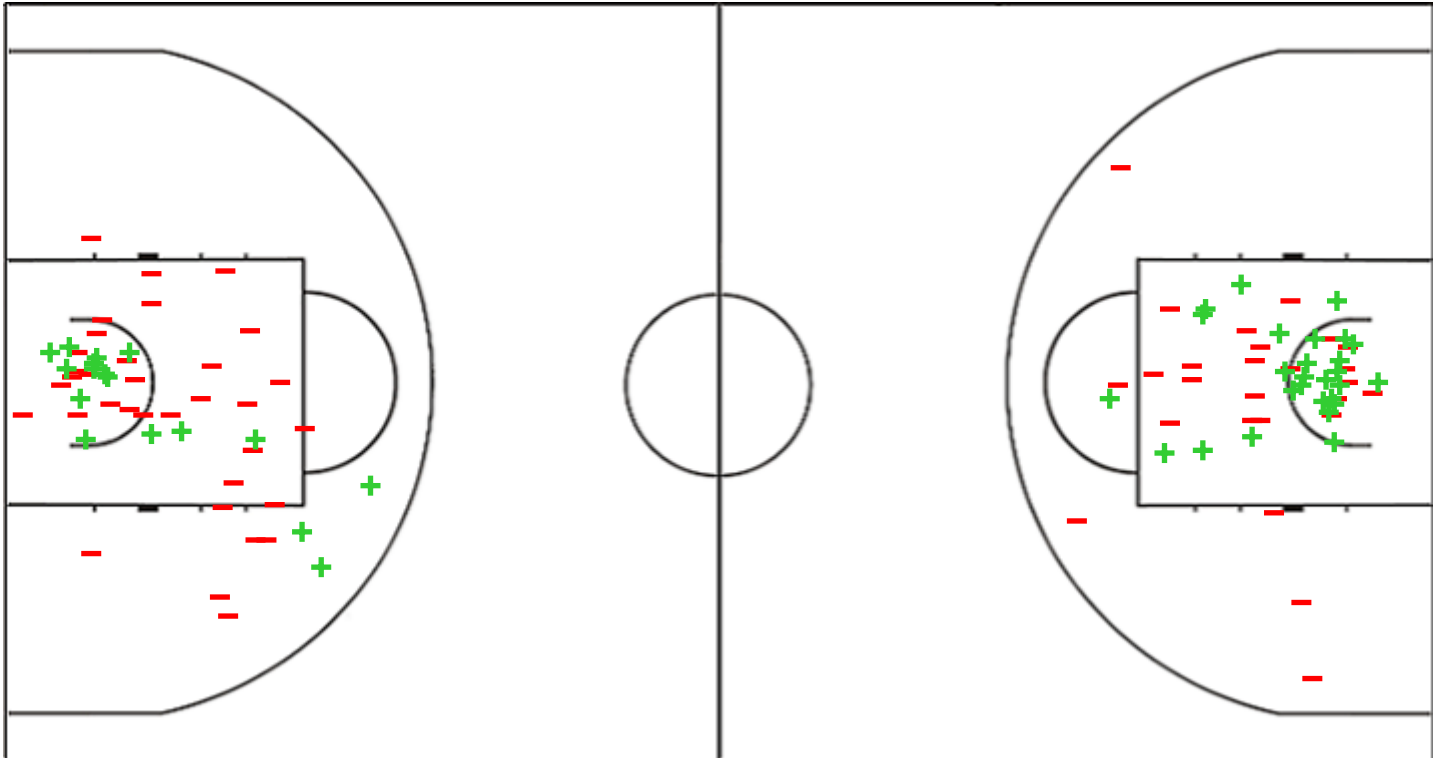

Shot Chart

PHI 73 vs 88 SAM

(18-25, 12-28, 23-19, 20-16)

Scoring by 5 min intervals:

	Q1		Q2		Q3		Q4	
PHI	8	18	24	30	45	53	61	73
SAM	12	25	36	53	63	72	76	88

PHI - Philippines

SAM - Samoa

PHI	M / A	%
Fied Goals	26 / 92	28
2 Points	17 / 51	33
3 Points	9 / 41	22
Free Throws	12 / 17	71

%	M / A	SAM
45	32 / 71	Fied Goals
51	27 / 53	2 Points
28	5 / 18	3 Points
58	19 / 33	Free Throws

Shot Chart

PHI 73 vs 88 SAM

(18-25, 12-28, 23-19, 20-16)

Scoring by 5 min intervals:

	Q1		Q2		Q3		Q4	
PHI	8	18	24	30	45	53	61	73
SAM	12	25	36	53	63	72	76	88