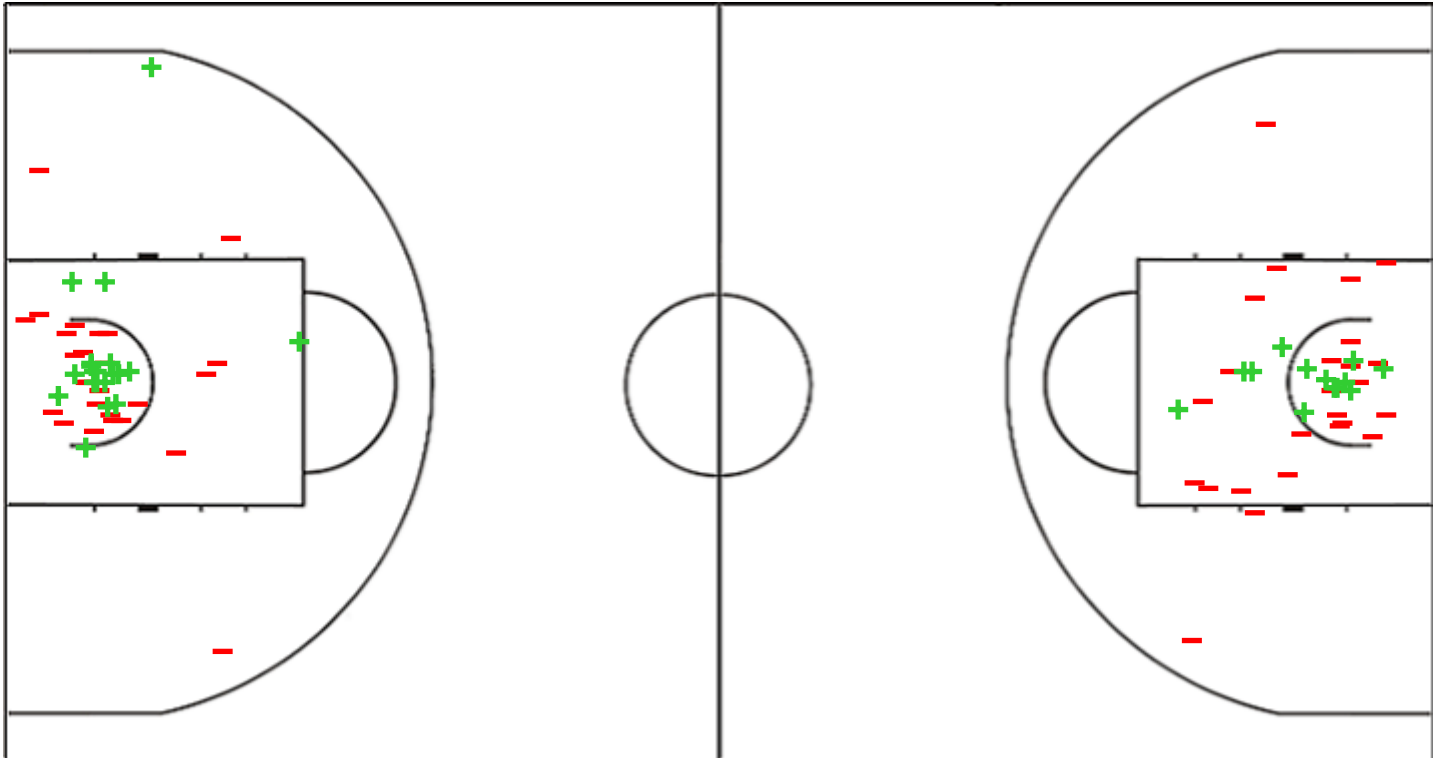

Shot Chart

LBN 63 vs 78 SYR

(19-14, 8-19, 21-13, 15-32)

Scoring by 5 min intervals:

	Q1		Q2		Q3		Q4	
LBN	13	19	25	27	38	48	48	63
SYR	4	14	24	33	41	46	66	78

LBN - Lebanon

SYR - Syrian Arab Republic

LBN	M / A	%
Fied Goals	23 / 65	35
2 Points	20 / 46	43
3 Points	3 / 19	16
Free Throws	14 / 22	64

%	M / A	SYR
38	23 / 61	Fied Goals
34	13 / 38	2 Points
43	10 / 23	3 Points
58	22 / 38	Free Throws

Shot Chart

LBN 63 vs 78 SYR

(19-14, 8-19, 21-13, 15-32)

Scoring by 5 min intervals:

	Q1		Q2		Q3		Q4	
LBN	13	19	25	27	38	48	48	63
SYR	4	14	24	33	41	46	66	78