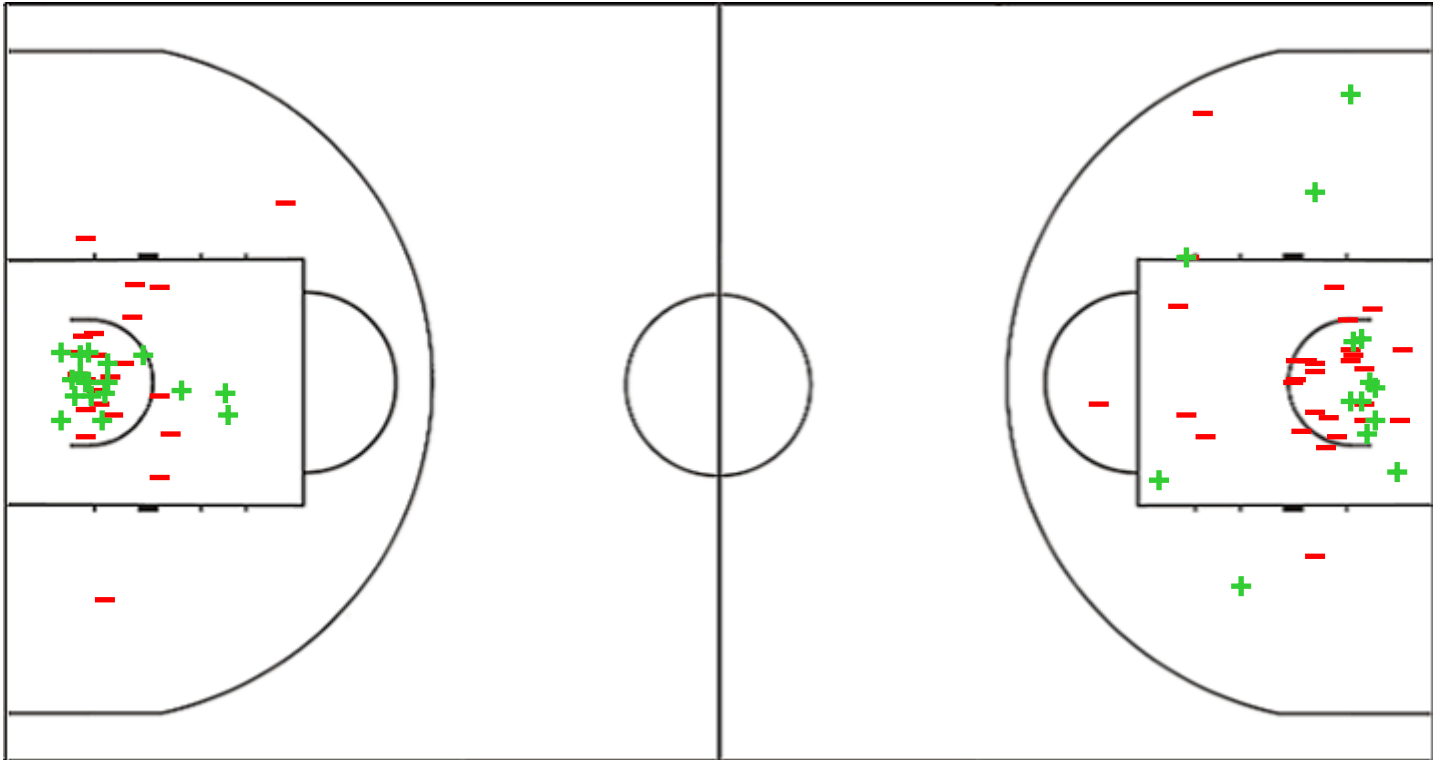

Shot Chart

PHI 90 vs 68 LBN

(20-22, 24-15, 23-11, 23-20)

Scoring by 5 min intervals:

	Q1		Q2		Q3		Q4	
PHI	11	20	36	44	52	67	79	79
LBN	10	22	30	37	39	48	49	49

PHI - Philippines

LBN - Lebanon

PHI	M / A	%
Fied Goals	31 / 70	44
2 Points	20 / 46	43
3 Points	11 / 24	46
Free Throws	17 / 24	71

%	M / A	LBN
34	22 / 64	Fied Goals
40	21 / 53	2 Points
9	1 / 11	3 Points
74	23 / 31	Free Throws

Shot Chart

PHI 90 vs 68 LBN

(20-22, 24-15, 23-11, 23-20)

Scoring by 5 min intervals:

	Q1		Q2		Q3		Q4	
PHI	11	20	36	44	52	67	79	79
LBN	10	22	30	37	39	48	49	49