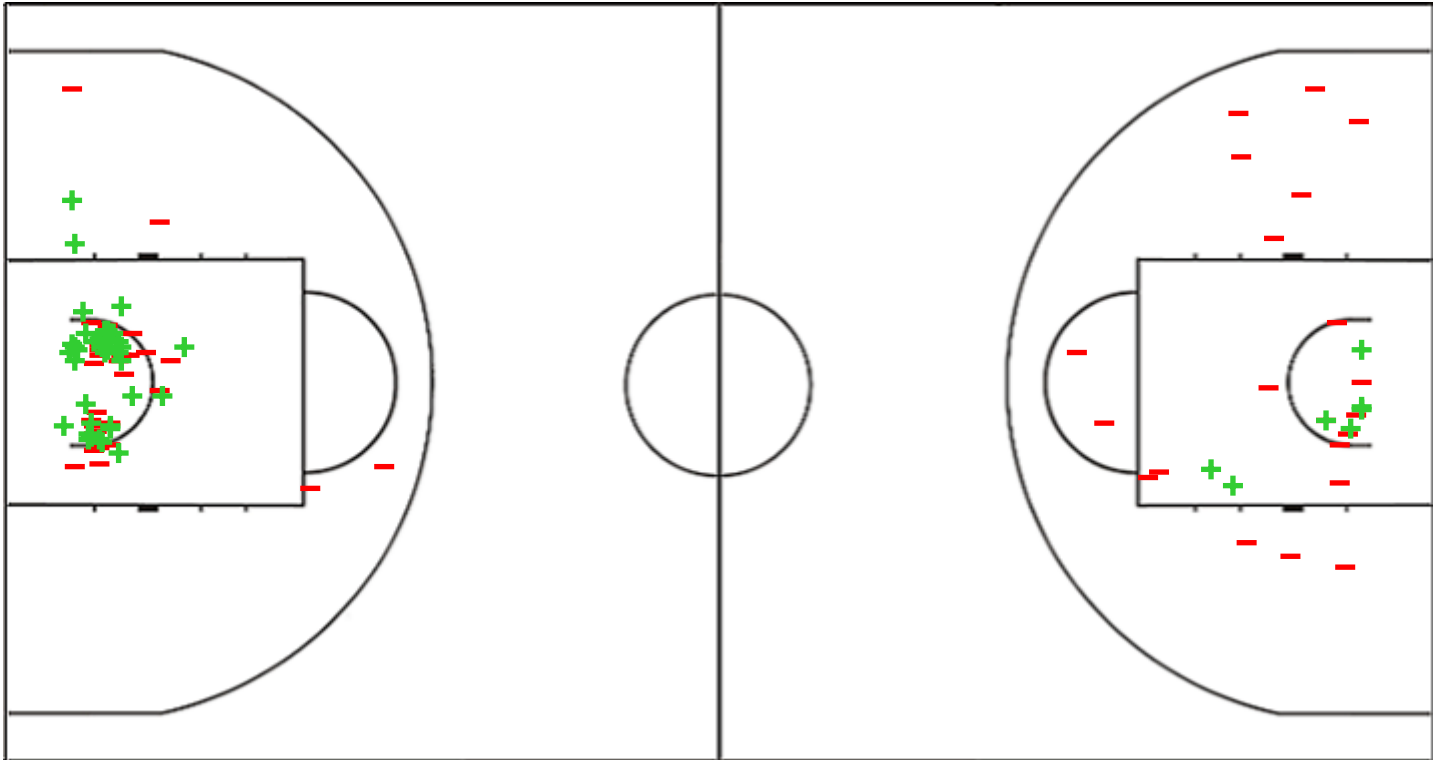

Shot Chart

SAM 108 vs 36 MDV

(25-3, 22-3, 28-15, 33-15)

Scoring by 5 min intervals:

	Q1		Q2		Q3		Q4	
SAM	12	25	37	47	57	75	92	108
MDV	0	3	5	6	11	21	26	36

SAM - Samoa

MDV - Maldives

SAM	M / A	%
Fied Goals	45 / 87	52
2 Points	40 / 72	56
3 Points	5 / 15	33
Free Throws	13 / 33	39

%	M / A	MDV
19	13 / 69	Fied Goals
25	7 / 28	2 Points
15	6 / 41	3 Points
33	4 / 12	Free Throws

Shot Chart

SAM 108 vs 36 MDV

(25-3, 22-3, 28-15, 33-15)

Scoring by 5 min intervals:

	Q1		Q2		Q3		Q4	
SAM	12	25	37	47	57	75	92	108
MDV	0	3	5	6	11	21	26	36