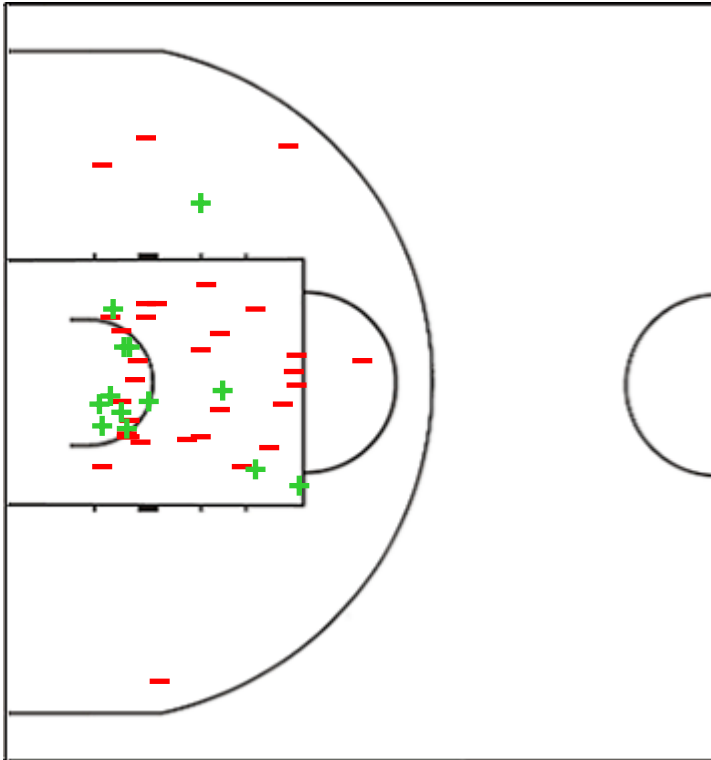

Shot Chart

MAS 36 vs 40 JOR

(12-14, 14-5, 7-13, 3-8)

Scoring by 5 min intervals:

	Q1		Q2		Q3		Q4	
MAS	10	12	18	26	29	33	33	36
JOR	3	14	17	19	30	32	39	40

MAS - Malaysia

JOR - Jordan

MAS	M / A	%
Fied Goals	15 / 66	23
2 Points	13 / 45	29
3 Points	2 / 21	10
Free Throws	4 / 6	67

%	M / A	JOR
22	15 / 68	Fied Goals
20	9 / 44	2 Points
25	6 / 24	3 Points
67	4 / 6	Free Throws

Shot Chart

MAS 36 vs 40 JOR

(12-14, 14-5, 7-13, 3-8)

Scoring by 5 min intervals:

	Q1		Q2		Q3		Q4	
MAS	10	12	18	26	29	33	33	36
JOR	3	14	17	19	30	32	39	40