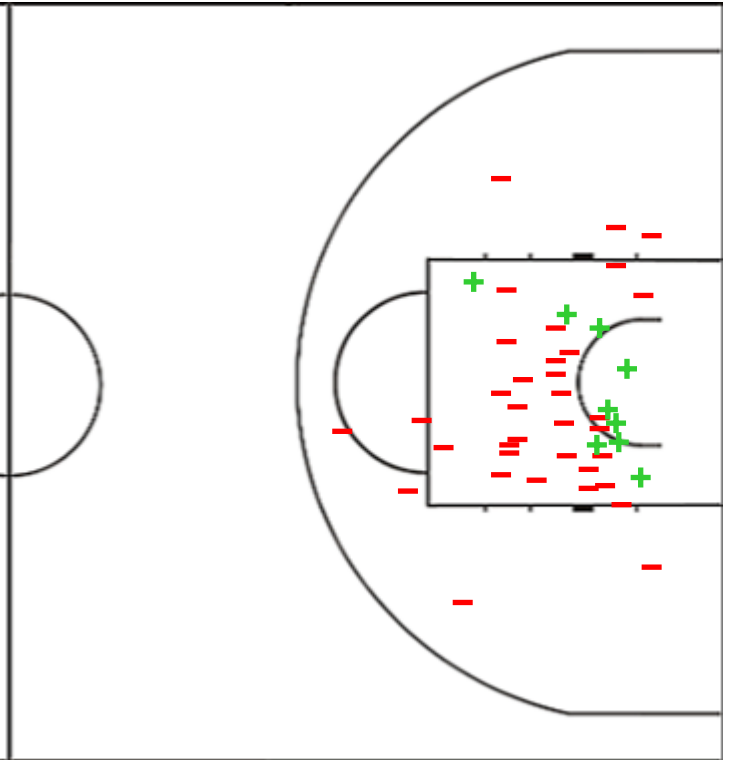

Shot Chart

MAS 36 vs 40 JOR

(12-14, 14-5, 7-13, 3-8)

Scoring by 5 min intervals:

	Q1		Q2		Q3		Q4	
MAS	10	12	18	26	29	33	33	36
JOR	3	14	17	19	30	32	39	40

MAS - Malaysia

JOR - Jordan

MAS	M / A	%
Fied Goals	15 / 66	23
2 Points	13 / 45	29
3 Points	2 / 21	10
Free Throws	4 / 6	67

%	M / A	JOR
22	15 / 68	Fied Goals
20	9 / 44	2 Points
25	6 / 24	3 Points
67	4 / 6	Free Throws

Shot Chart

MAS 36 vs 40 JOR

(12-14, 14-5, 7-13, 3-8)

Scoring by 5 min intervals:

	Q1		Q2		Q3		Q4	
MAS	10	12	18	26	29	33	33	36
JOR	3	14	17	19	30	32	39	40