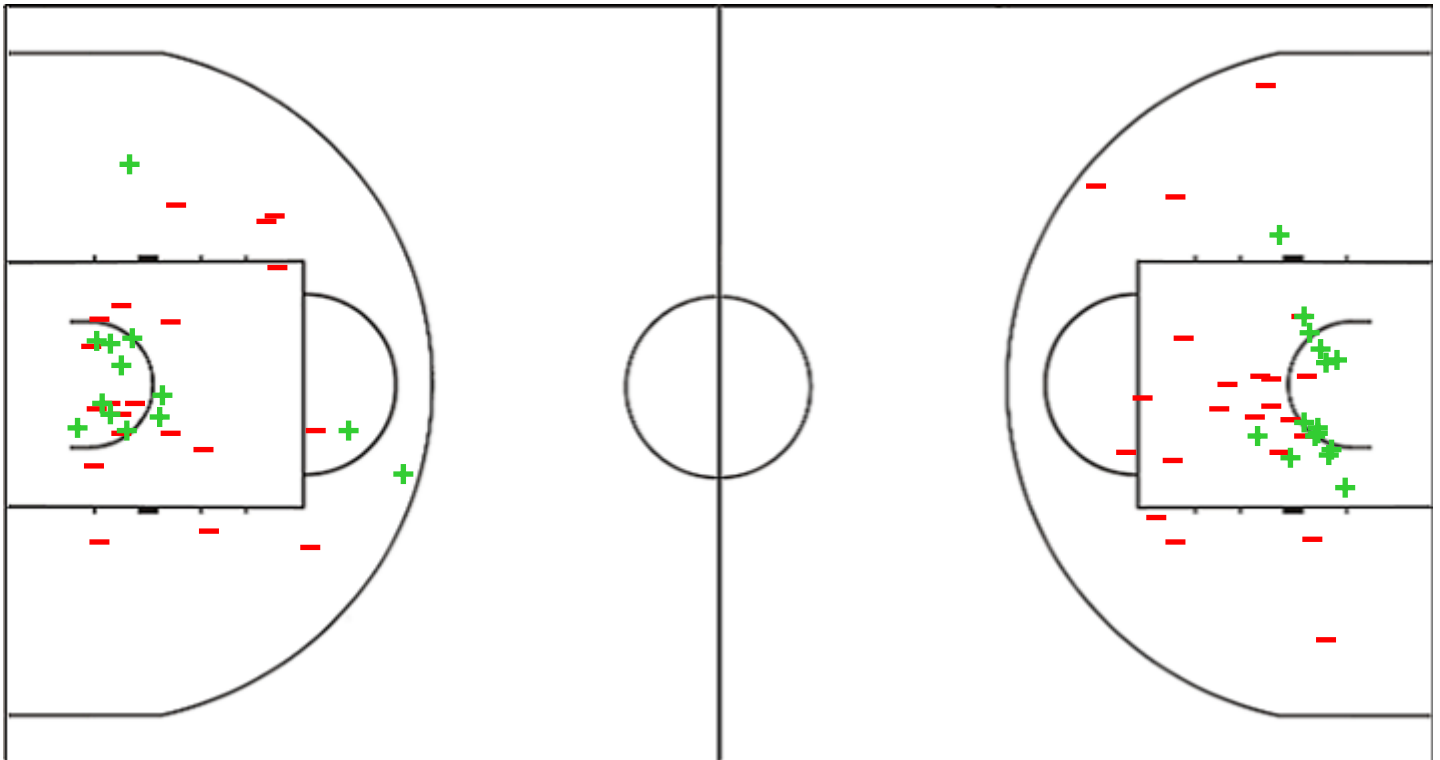

Shot Chart

PHI 66 vs 59 SAM

(21-9, 12-11, 16-20, 17-19)

Scoring by 5 min intervals:

	Q1		Q2		Q3		Q4	
PHI	9	21	28	33	43	49	56	66
SAM	6	9	12	20	28	40	52	59

PHI - Philippines

SAM - Samoa

PHI	M / A	%
Fied Goals	23 / 67	34
2 Points	13 / 33	39
3 Points	10 / 34	29
Free Throws	10 / 24	42