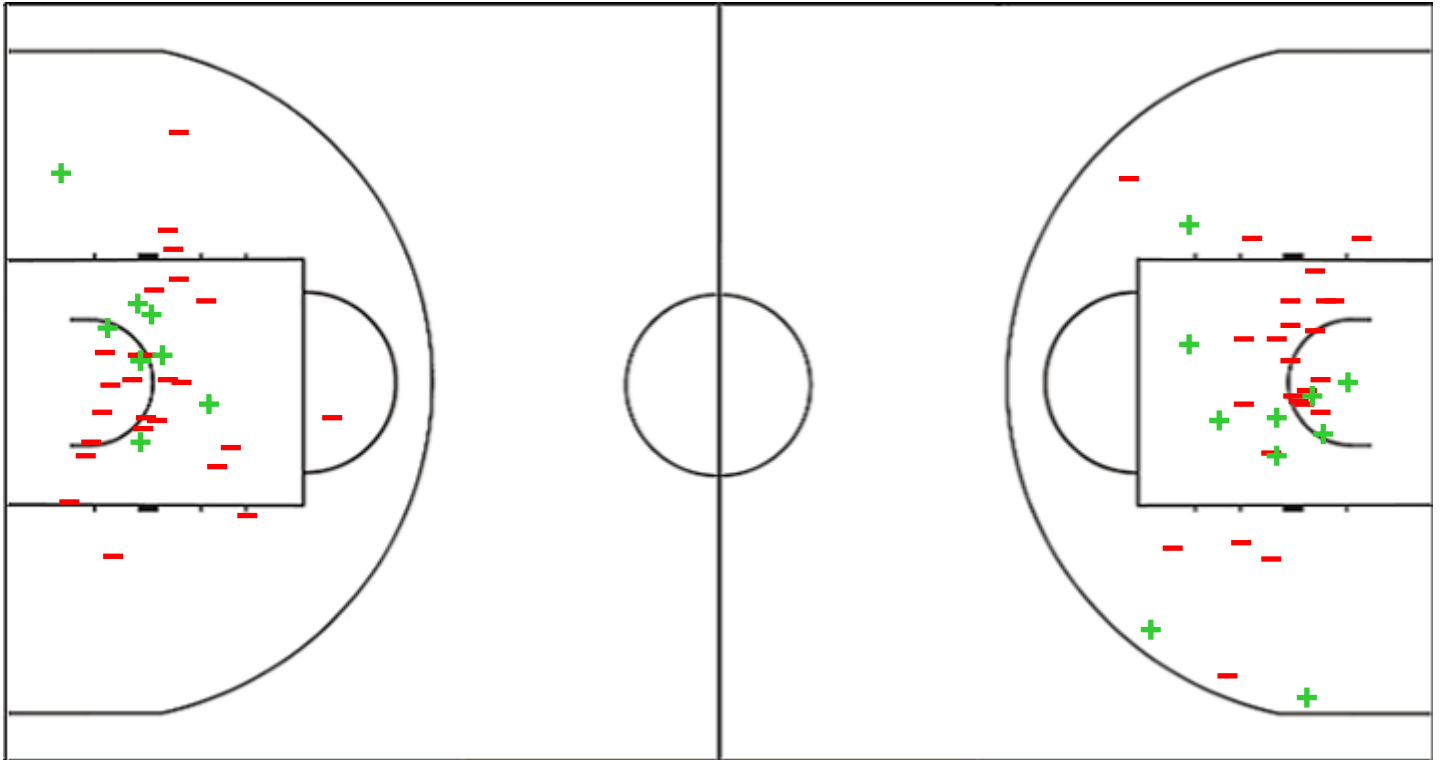

Shot Chart

THA 39 vs 52 SAM

(10-13, 8-15, 12-13, 9-11)

Scoring by 5 min intervals:

	Q1		Q2		Q3		Q4	
THA	7	10	11	18	28	30	33	39
SAM	4	13	20	28	34	41	48	52

THA - Thailand

SAM - Samoa

THA	M / A	%
Fied Goals	15 / 82	18
2 Points	9 / 34	26
3 Points	6 / 48	13
Free Throws	3 / 11	27

%	M / A	SAM
33	18 / 55	Fied Goals
29	10 / 34	2 Points
38	8 / 21	3 Points
42	8 / 19	Free Throws

Shot Chart

THA 39 vs 52 SAM

(10-13, 8-15, 12-13, 9-11)

Scoring by 5 min intervals:

	Q1		Q2		Q3		Q4	
THA	7	10	11	18	28	30	33	39
SAM	4	13	20	28	34	41	48	52