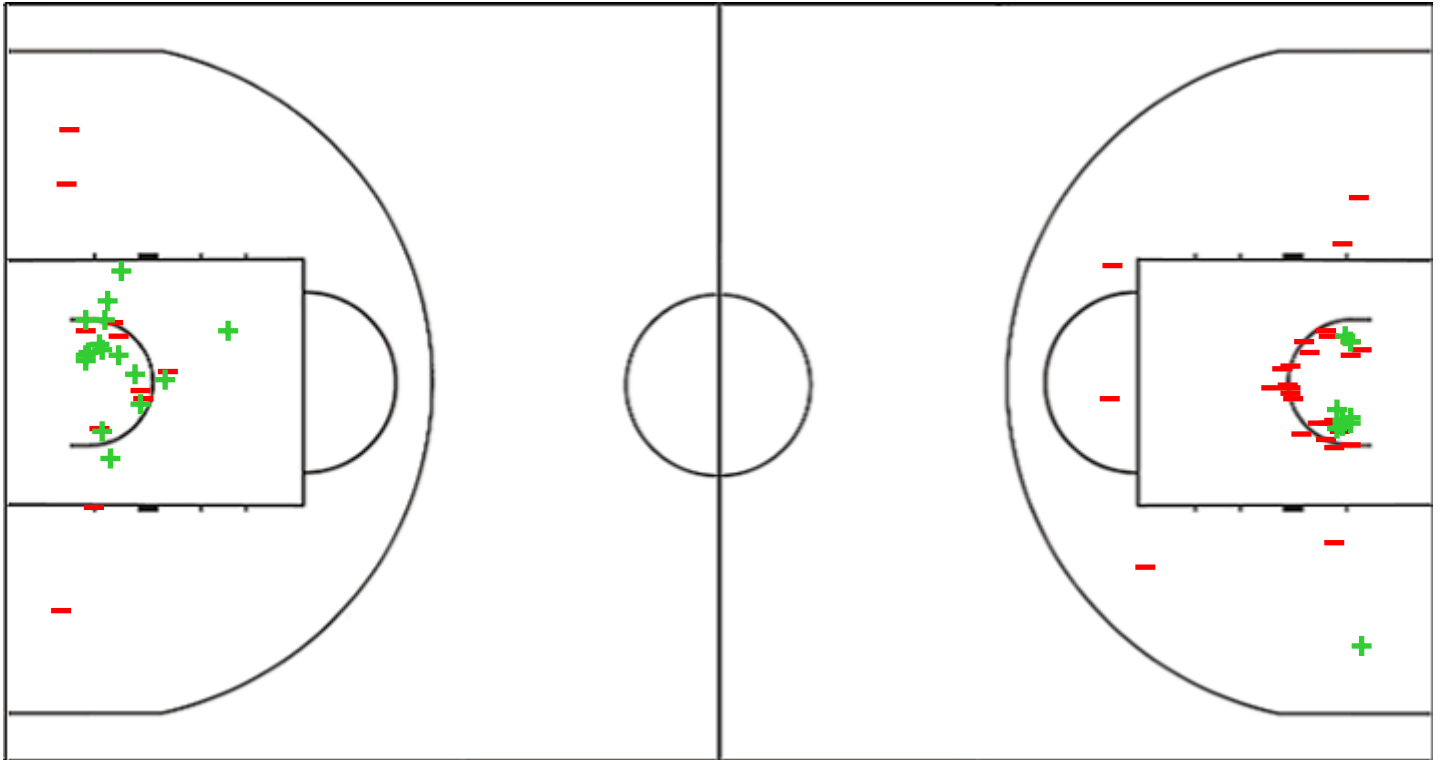

Shot Chart

SAM 61 vs 55 JOR

(13-13, 11-13, 22-13, 15-16)

Scoring by 5 min intervals:

	Q1		Q2		Q3		Q4	
SAM	5	13	19	24	37	46	54	61
JOR	10	13	20	26	34	39	47	55

SAM - Samoa

JOR - Jordan

SAM	M / A	%
Fied Goals	24 / 62	39
2 Points	16 / 27	59
3 Points	8 / 35	23
Free Throws	5 / 10	50

%	M / A	JOR
31	20 / 65	Fied Goals
24	9 / 37	2 Points
39	11 / 28	3 Points
31	4 / 13	Free Throws