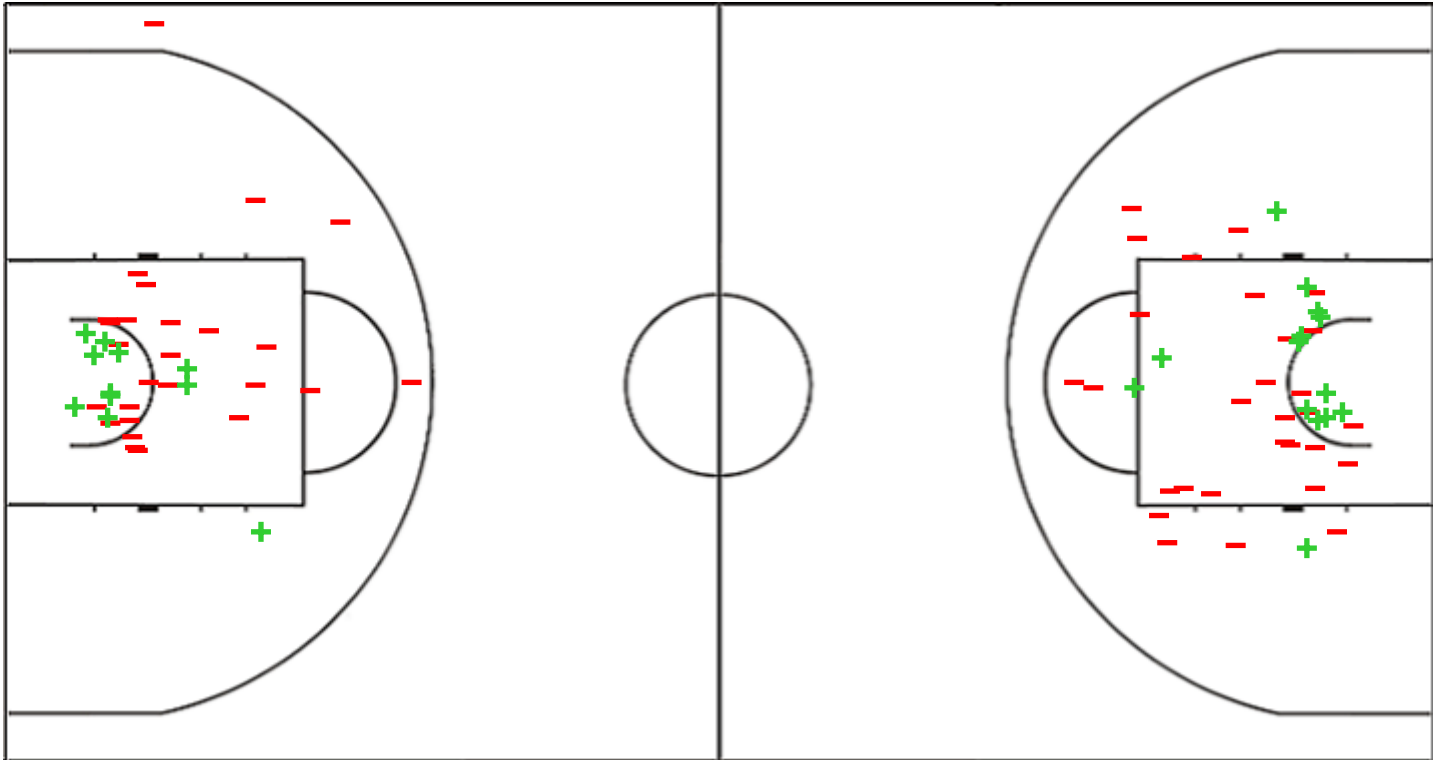

Shot Chart

PHI 65 vs 66 MAS

(16-13, 14-23, 19-15, 13-11, 3-4)

Scoring by 5 min intervals:

	Q1		Q2		Q3		Q4		OT1
PHI	9	16	22	30	42	49	51	62	65
MAS	4	13	24	36	41	51	55	62	66

PHI - Philippines

MAS - Malaysia

PHI	M / A	%
Fied Goals	23 / 77	30
2 Points	11 / 37	30
3 Points	12 / 40	30
Free Throws	7 / 10	70