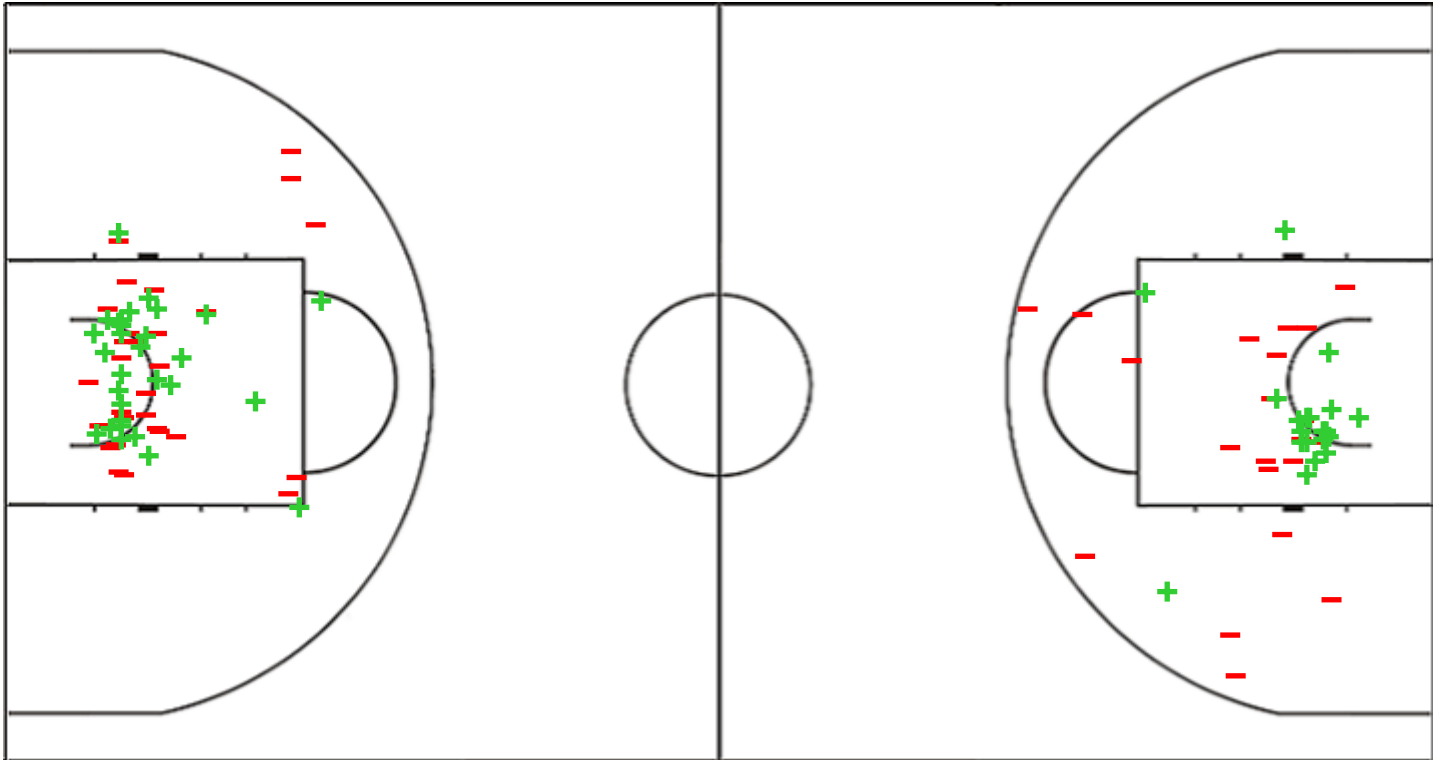

Shot Chart

AUS 81 vs 55 CHN

(22-14, 22-16, 16-13, 21-12)

Scoring by 5 min intervals:

	Q1		Q2		Q3		Q4	
AUS	12	22	34	44	54	60	70	81
CHN	9	14	24	30	38	43	47	55

AUS - Australia

CHN - People 's Republic of China