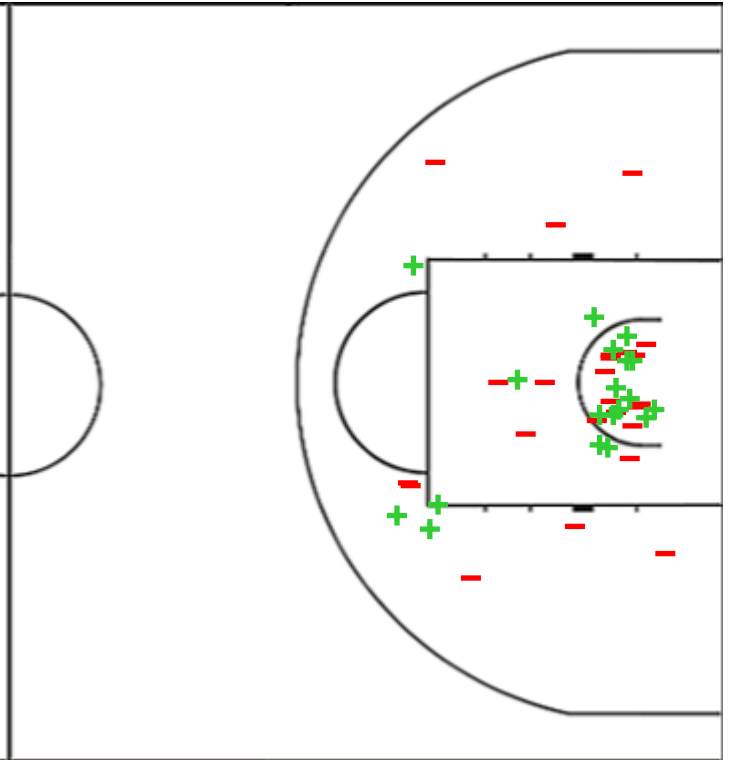

Shot Chart

MGL 65 vs 64 SAM

(19-14, 11-19, 18-21, 17-10)

Scoring by 5 min intervals:

	Q1		Q2		Q3		Q4	
MGL	10	19	24	30	41	48	53	65
SAM	14	14	23	33	44	54	58	64

MGL - Mongolia

SAM - Samoa

MGL	M / A	%
Field Goals	24 / 70	34
2 Points	17 / 30	57
3 Points	7 / 40	18
Free Throws	10 / 21	48

%	M / A	SAM
38	24 / 63	Field Goals
44	19 / 43	2 Points
25	5 / 20	3 Points
55	11 / 20	Free Throws

Shot Chart

MGL 65 vs 64 SAM

(19-14, 11-19, 18-21, 17-10)

Scoring by 5 min intervals:

	Q1		Q2		Q3		Q4	
MGL	10	19	24	30	41	48	53	65
SAM	14	14	23	33	44	54	58	64