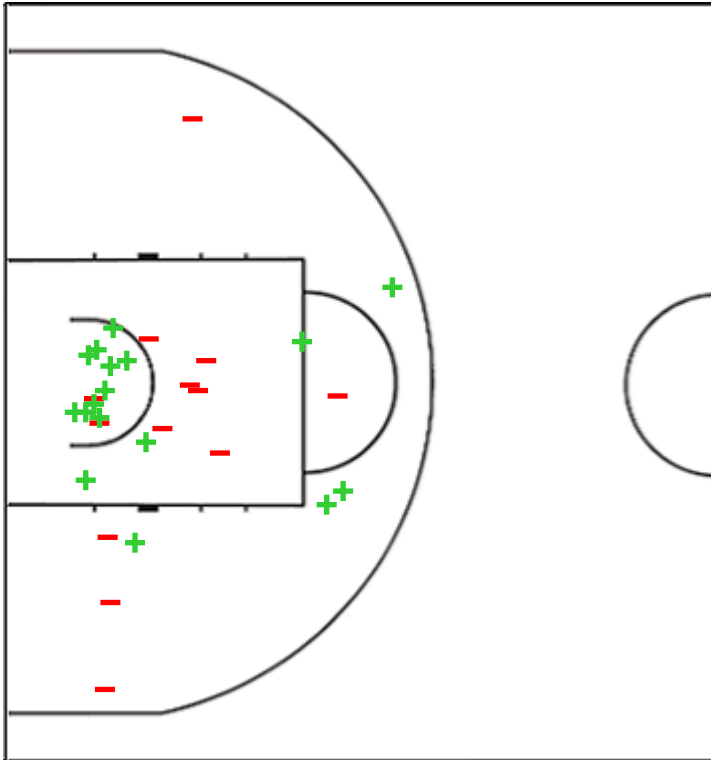

Shot Chart

MGL 65 vs 64 SAM

(19-14, 11-19, 18-21, 17-10)

Scoring by 5 min intervals:

	Q1		Q2		Q3		Q4	
MGL	10	19	24	30	41	48	53	65
SAM	14	14	23	33	44	54	58	64

MGL - Mongolia

SAM - Samoa

MGL	M / A	%
Field Goals	24 / 70	34
2 Points	17 / 30	57
3 Points	7 / 40	18
Free Throws	10 / 21	48

%	M / A	SAM
38	24 / 63	Field Goals
44	19 / 43	2 Points
25	5 / 20	3 Points
55	11 / 20	Free Throws

Shot Chart

MGL 65 vs 64 SAM

(19-14, 11-19, 18-21, 17-10)

Scoring by 5 min intervals:

	Q1		Q2		Q3		Q4	
MGL	10	19	24	30	41	48	53	65
SAM	14	14	23	33	44	54	58	64