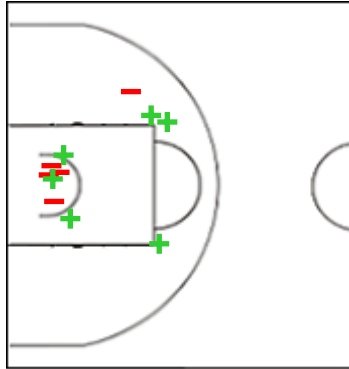

22 BROWN Lailani

	M / A	%
Fied Goals	0 / 1	0
2 Points	0 / 1	0
3 Points	0 / 0	0
Free Throws	0 / 0	0

Shot Chart

MGL 65 vs 64 SAM

(19-14, 11-19, 18-21, 17-10)

Scoring by 5 min intervals:

	Q1		Q2		Q3		Q4	
MGL	10	19	24	30	41	48	53	65
SAM	14	14	23	33	44	54	58	64

SAM - Samoa

29 JOSEPH Loreighelle

	M / A	%
Fied Goals	1 / 2	50
2 Points	1 / 2	50
3 Points	0 / 0	0
Free Throws	3 / 4	75

55 RUUD Malia Jae

	M / A	%
Fied Goals	8 / 14	57
2 Points	6 / 11	55
3 Points	2 / 3	67
Free Throws	0 / 0	0