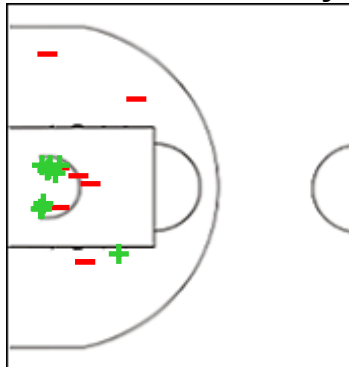

%	M / A	SAM
48	26 / 54	Fied Goals
55	16 / 29	2 Points
40	10 / 25	3 Points
40	6 / 15	Free Throws

Shot Chart

PHI 84 vs 68 SAM

(13-17, 18-24, 28-8, 25-19)

Scoring by 5 min intervals:

	Q1		Q2		Q3		Q4	
PHI	10	13	24	31	47	59	69	84
SAM	7	17	30	41	45	49	60	68

PHI - Philippines

0 CALVERT Ryhanna Lourdes

	M / A	%
Fied Goals	0 / 2	0
2 Points	0 / 1	0
3 Points	0 / 1	0
Free Throws	0 / 0	0

3 BOBADILLA Kate Colyn

	M / A	%
Fied Goals	3 / 15	20
2 Points	3 / 7	43
3 Points	0 / 8	0
Free Throws	4 / 4	100

5 OZAR Louna

	M / A	%
Fied Goals	6 / 11	55
2 Points	3 / 6	50
3 Points	3 / 5	60
Free Throws	0 / 0	0

9 SUGAPONG Sumayah

	M / A	%
Fied Goals	11 / 25	44
2 Points	10 / 18	56
3 Points	1 / 7	14
Free Throws	4 / 7	57