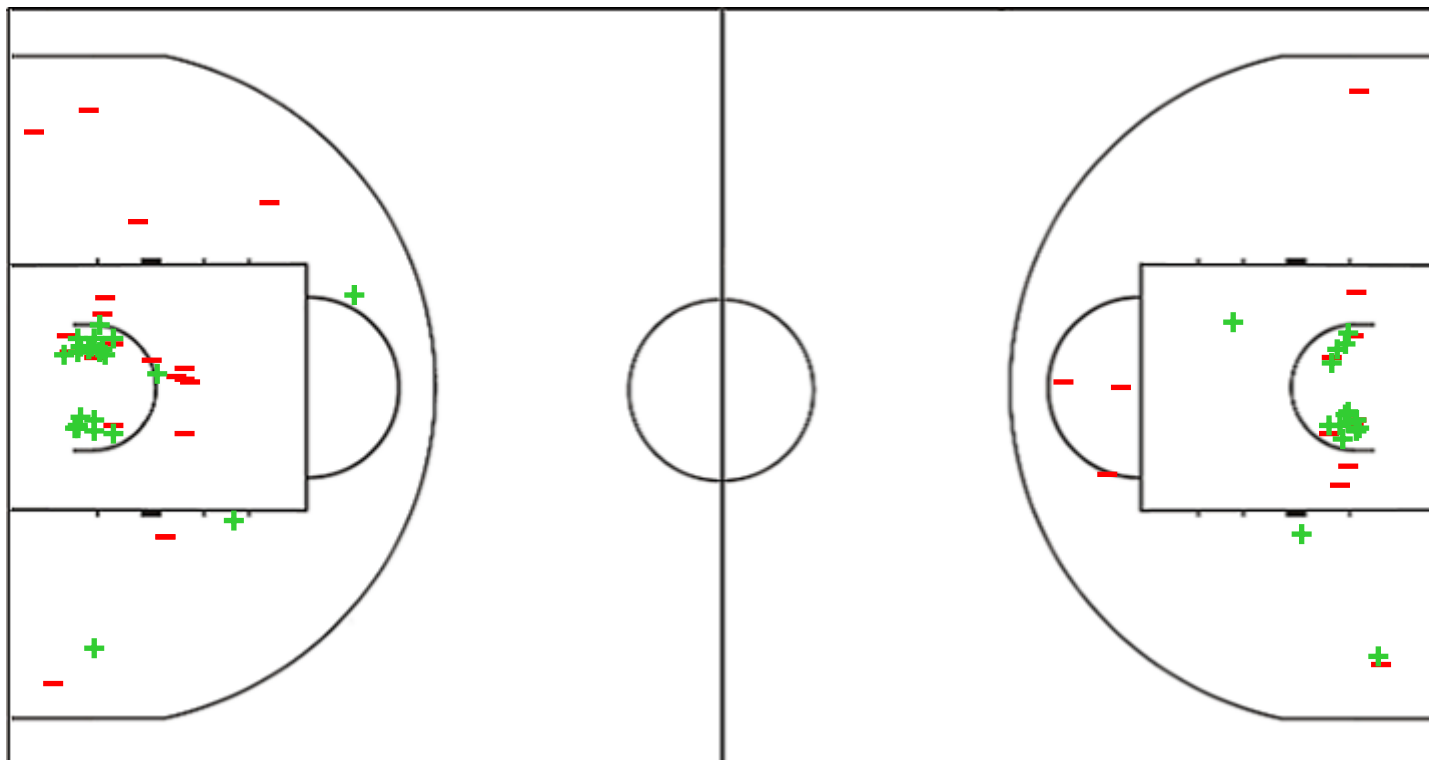

Shot Chart

PHI 84 vs 68 SAM

(13-17, 18-24, 28-8, 25-19)

Scoring by 5 min intervals:

	Q1		Q2		Q3		Q4	
PHI	10	13	24	31	47	59	69	84
SAM	7	17	30	41	45	49	60	68

PHI - Philippines

SAM - Samoa

PHI	M / A	%
Fied Goals	33 / 87	38
2 Points	23 / 44	52
3 Points	10 / 43	23
Free Throws	8 / 13	62